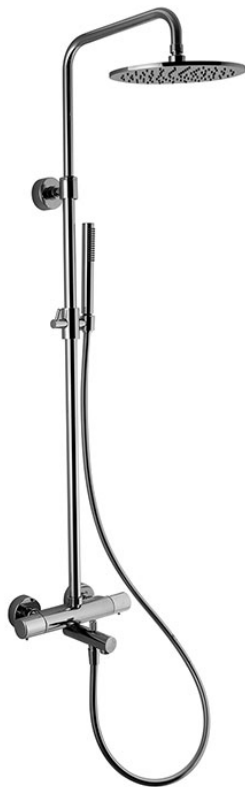

Code F4284/R253

**EXPOSED THERMOSTATIC BATH MIXER  
WITH SHOWER COLUMN, SHOWERHEAD  
AND SHOWER SET**

- n. 2 eccentric couplings 1/2"
- brass showerhead Ø 250 mm
- handshower with antilimestone nozzles
- chromalux flexible hose 1500 mm
- **metal handles**
- COLD BODY

**Finishing**

- CHROM  
CR
- HL
- HS
- ZL
- ZS
- BRUSHED NICKEL  
SN
- BLACK CHROME  
CN
- BRUSHED BLACK CHROME  
CS
- WHITE MATT  
BS
- BLACK MATT  
NS
- GOLD  
OR
- BRUSHED GOLD  
OS

**IMAGE**

See the general sales conditions in our current pricelist