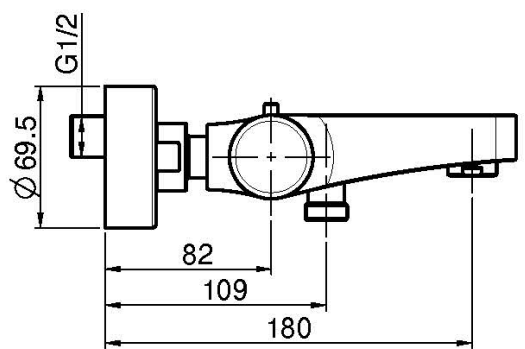

This drawing is the property of FIMA Carlo Frattini. Any complete or partial reproduction, or any transmission to third party without FIMA Carlo Frattini authorization is forbidden.