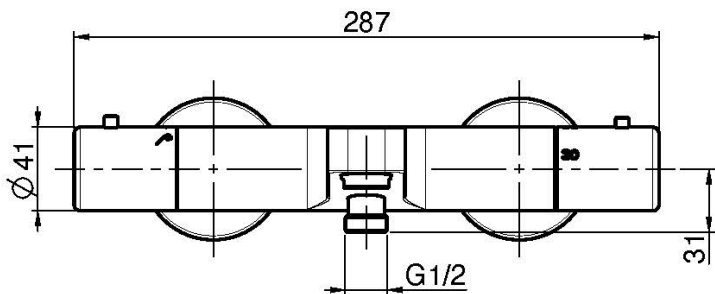

This drawing is the property of FIMA Carlo Frattini. Any complete or partial reproduction, or any transmission to third party without FIMA Carlo Frattini authorization is forbidden.