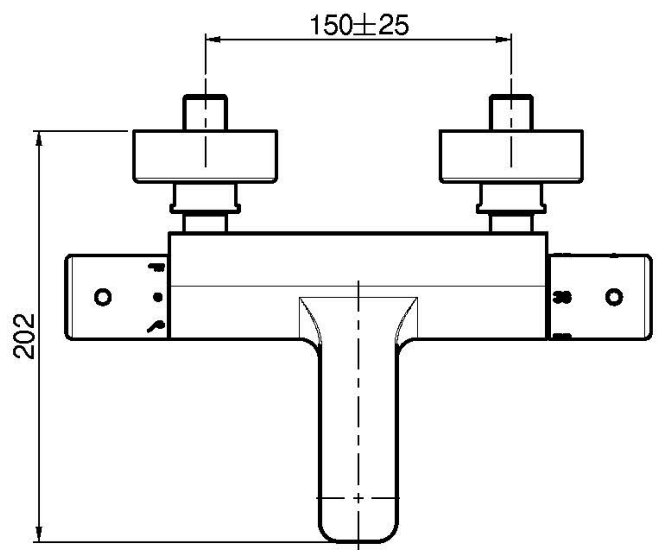

This drawing is the property of FIMA Carlo Frattini. Any complete or partial reproduction, or any transmission to third party without FIMA Carlo Frattini authorization is forbidden.