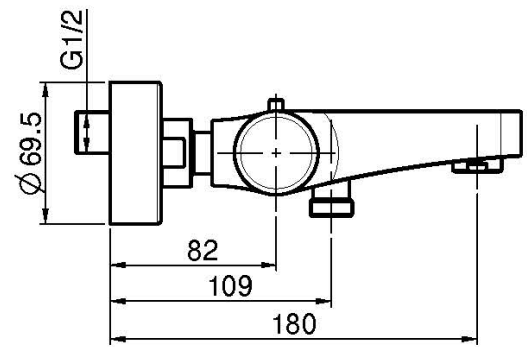

This drawing is the property of FIMA Carlo Frattini. Any complete or partial reproduction, or any transmission to third party without FIMA Carlo Frattini authorization is forbidden.