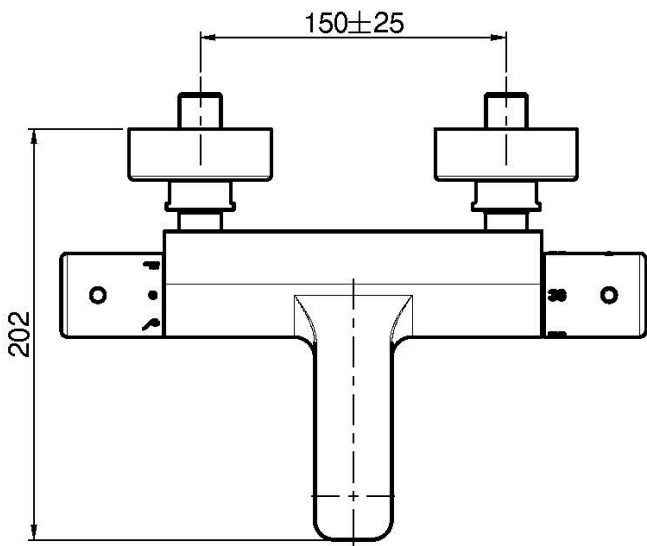

This drawing is the property of FIMA Carlo Frattini. Any complete or partial reproduction, or any transmission to third party without FIMA Carlo Frattini authorization is forbidden.