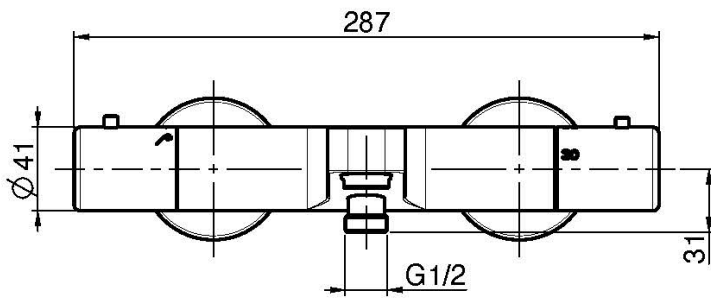

This drawing is the property of FIMA Carlo Frattini. Any complete or partial reproduction, or any transmission to third party without FIMA Carlo Frattini authorization is forbidden.