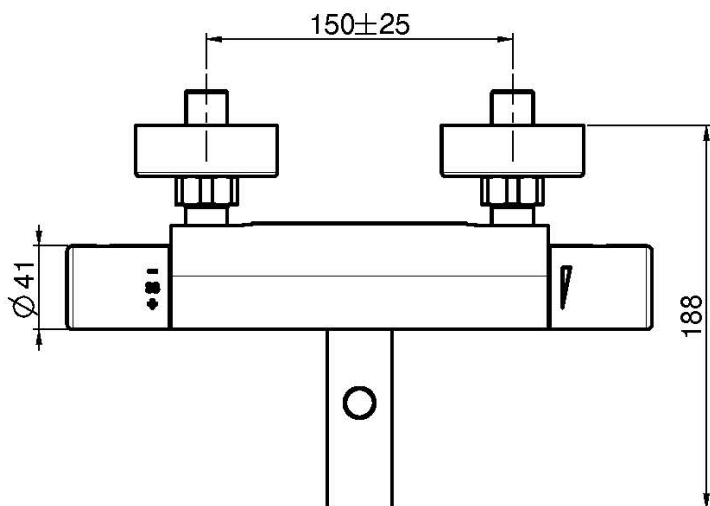

F4284/1CR

This drawing is the property of FIMA Carlo Frattini. Any complete or partial reproduction, or any transmission to third party without FIMA Carlo Frattini authorization is forbidden.