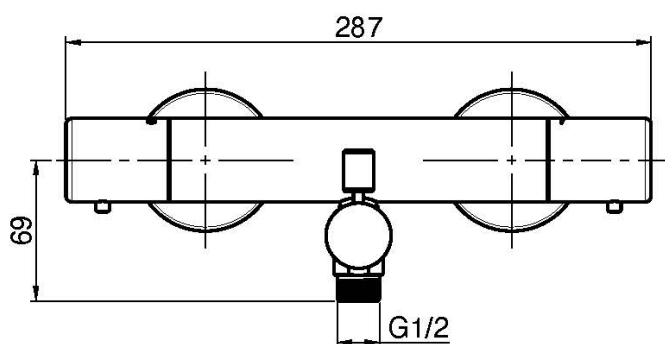

F4284/1CR

This drawing is the property of FIMA Carlo Frattini. Any complete or partial reproduction, or any transmission to third party without FIMA Carlo Frattini authorization is forbidden.