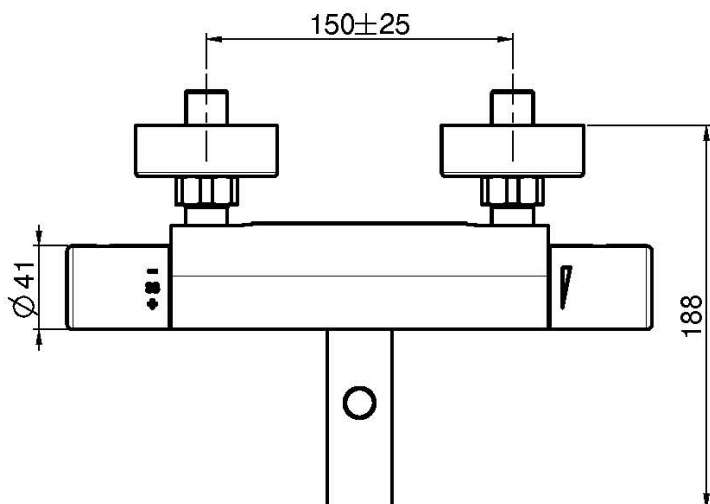

F4284/1CR

This drawing is the property of FIMA Carlo Frattini. Any complete or partial reproduction, or any transmission to third party without FIMA Carlo Frattini authorization is forbidden.