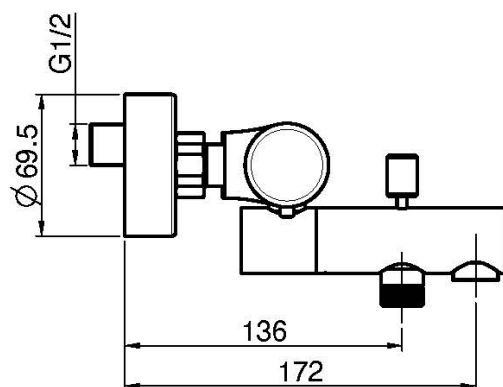

F4284/1CR

This drawing is the property of FIMA Carlo Frattini. Any complete or partial reproduction, or any transmission to third party without FIMA Carlo Frattini authorization is forbidden.