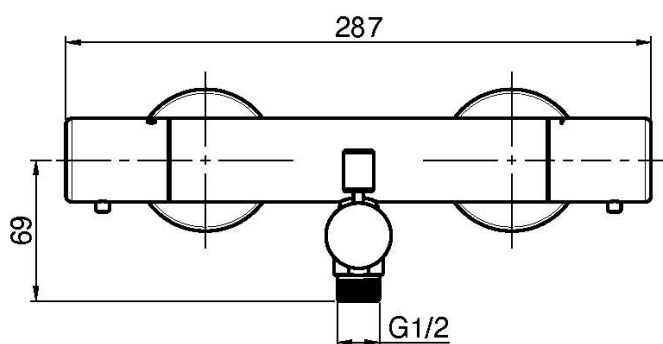

F4284/1CR

This drawing is the property of FIMA Carlo Frattini. Any complete or partial reproduction, or any transmission to third party without FIMA Carlo Frattini authorization is forbidden.