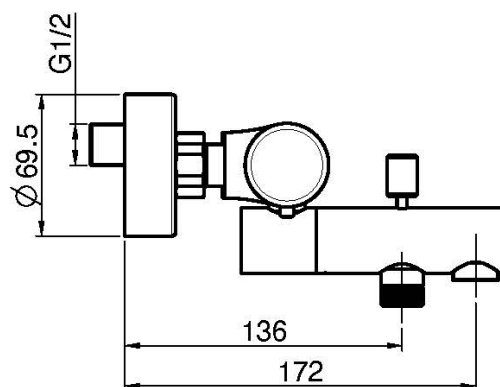

F4284/1CR

This drawing is the property of FIMA Carlo Frattini. Any complete or partial reproduction, or any transmission to third party without FIMA Carlo Frattini authorization is forbidden.