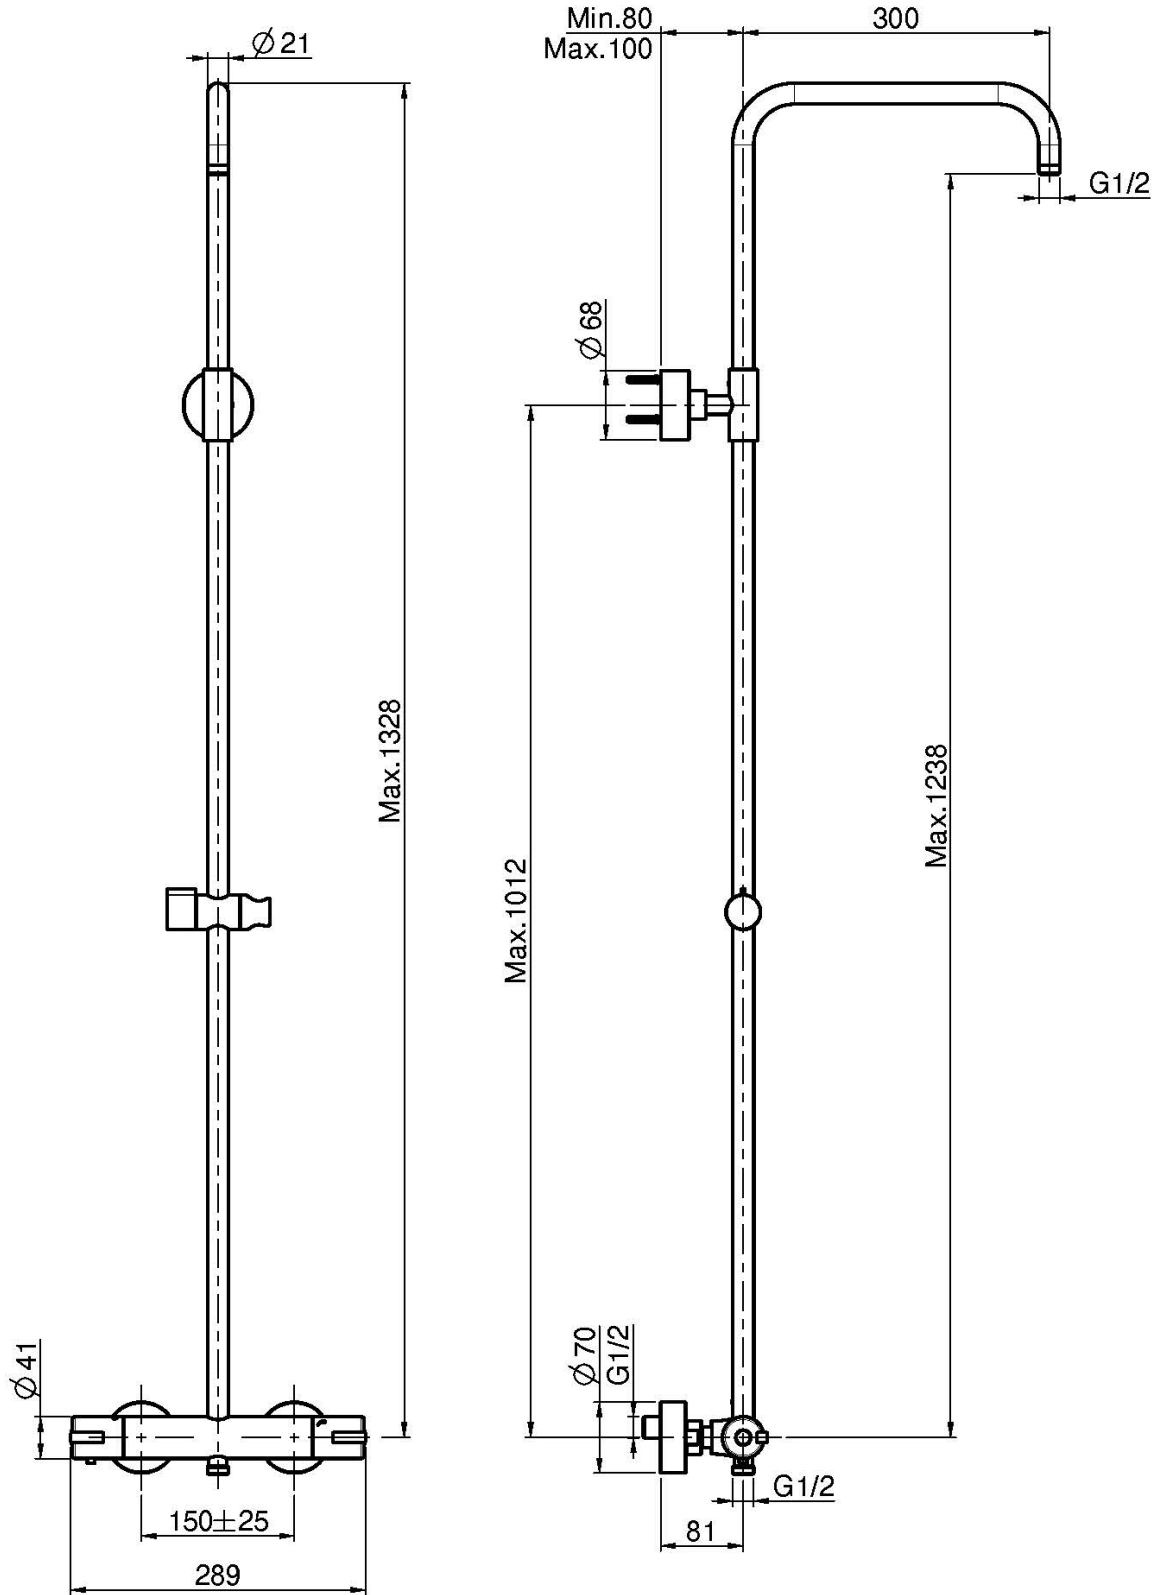

Code F4905S

EXPOSED THERMOSTATIC SHOWER MIXER WITH SHOWER COLUMN

- **cuttable height column**
- n. 2 eccentric couplings 1/2"
- diverting handle
- **ABS handles**
- COLD BODY

Finishing

 CHROM
CR

IMAGE

See the general sales conditions in our current pricelist