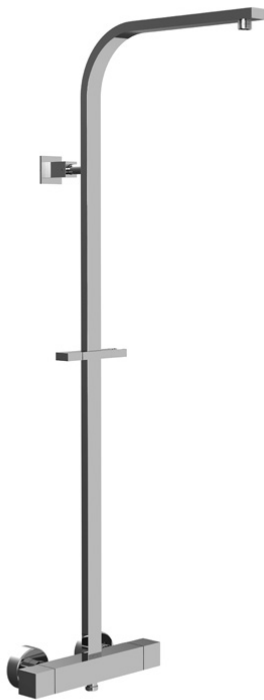

Code F4255NQ

EXPOSED THERMOSTATIC SHOWER MIXER WITH SHOWER COLUMN

- n. 2 eccentric couplings 1/2"
- **metal handles**
- diverting handle
- COLD BODY

Finishing

 CHROM
CR

IMAGE

See the general sales conditions in our current pricelist