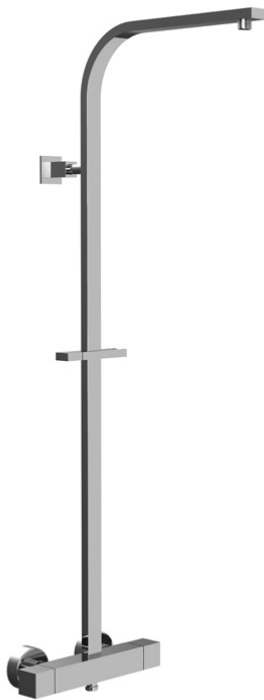

Code F4255NQ

## EXPOSED THERMOSTATIC SHOWER MIXER WITH SHOWER COLUMN

- n. 2 eccentric couplings 1/2"
- **metal handles**
- diverting handle
- COLD BODY

Finishing

 CHROM  
CR

IMAGE

See the general sales conditions in our current pricelist