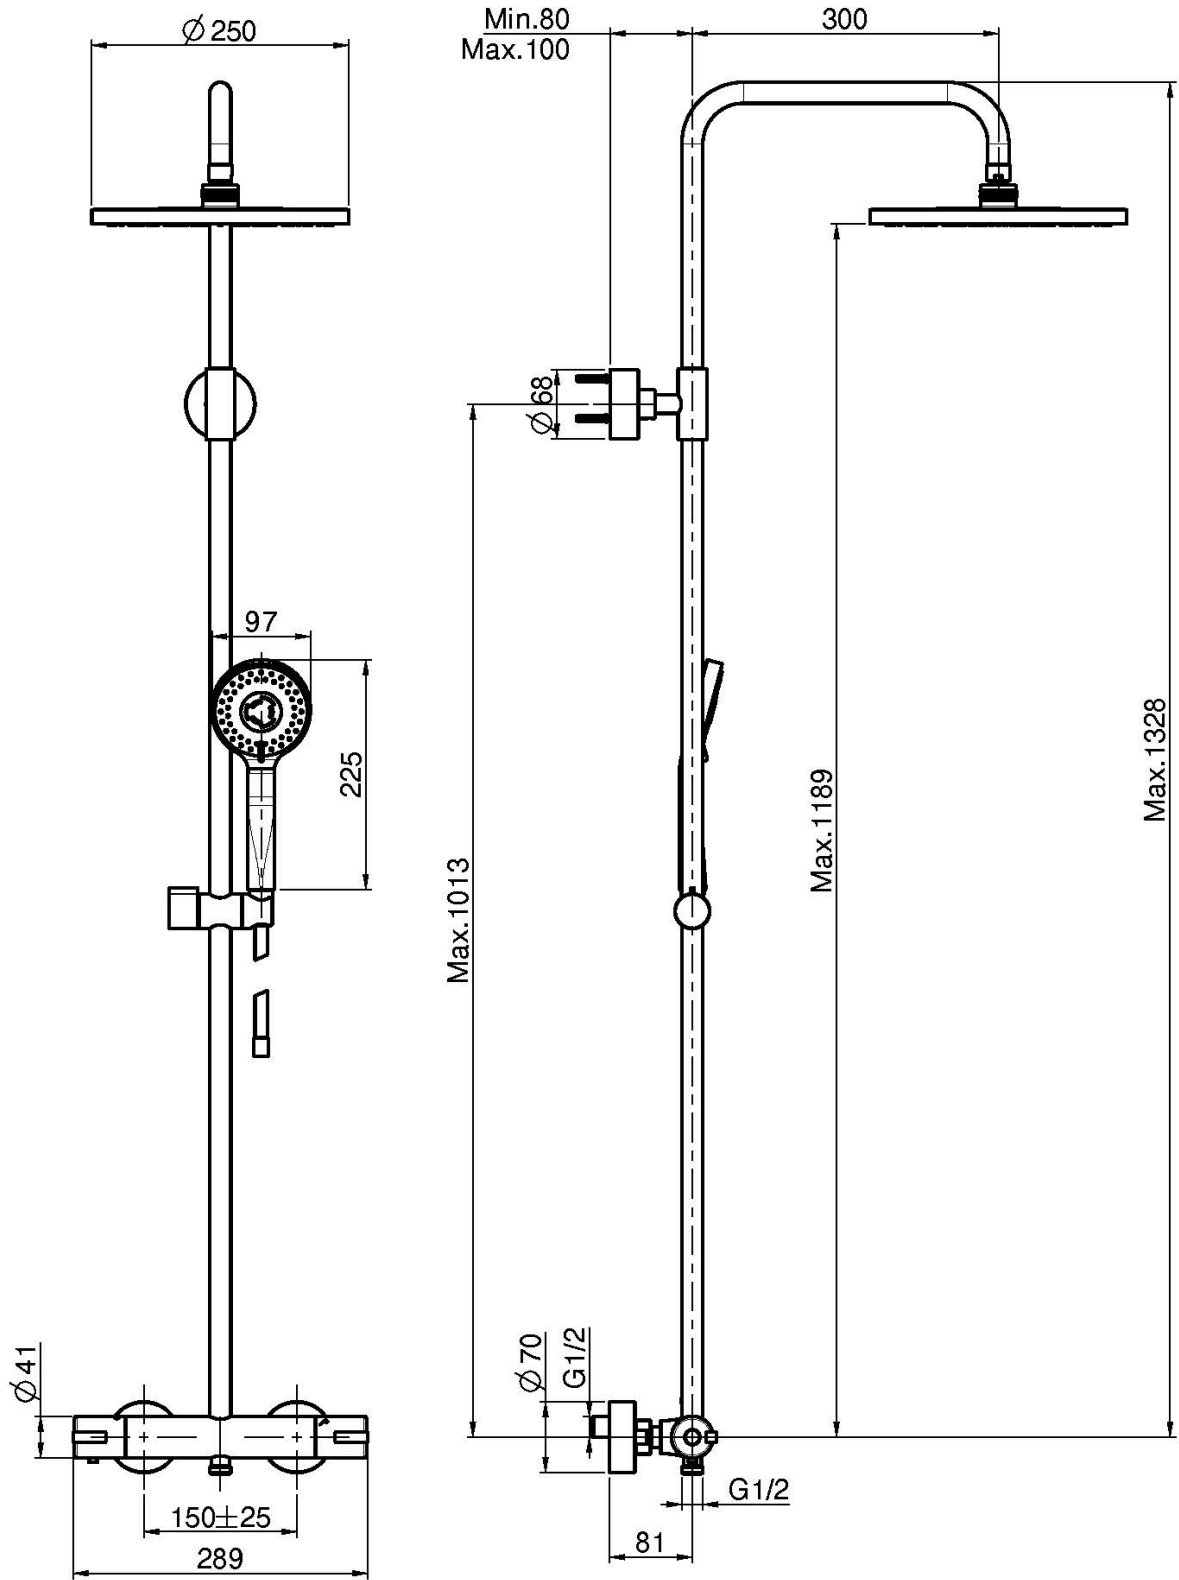

Code F4905/RP259

**EXPOSED THERMOSTATIC SHOWER MIXER
WITH SHOWER COLUMN, SHOWERHEAD
AND SHOWER SET**

- **cuttable height column**
- n. 2 eccentric couplings 1/2"
- ABS showerhead Ø 250 mm
- 3 jets ABS handshower with antilimestone nozzles
- **ABS handles**
- chromalux flexible hose 1500 mm
- COLD BODY

Finishing

 CHROM
CR

IMAGE

See the general sales conditions in our current pricelist

F4905/RP259

This drawing is the property of FIMA Carlo Frattini. Any complete or partial reproduction, or any transmission to third party without FIMA Carlo Frattini authorization is forbidden.