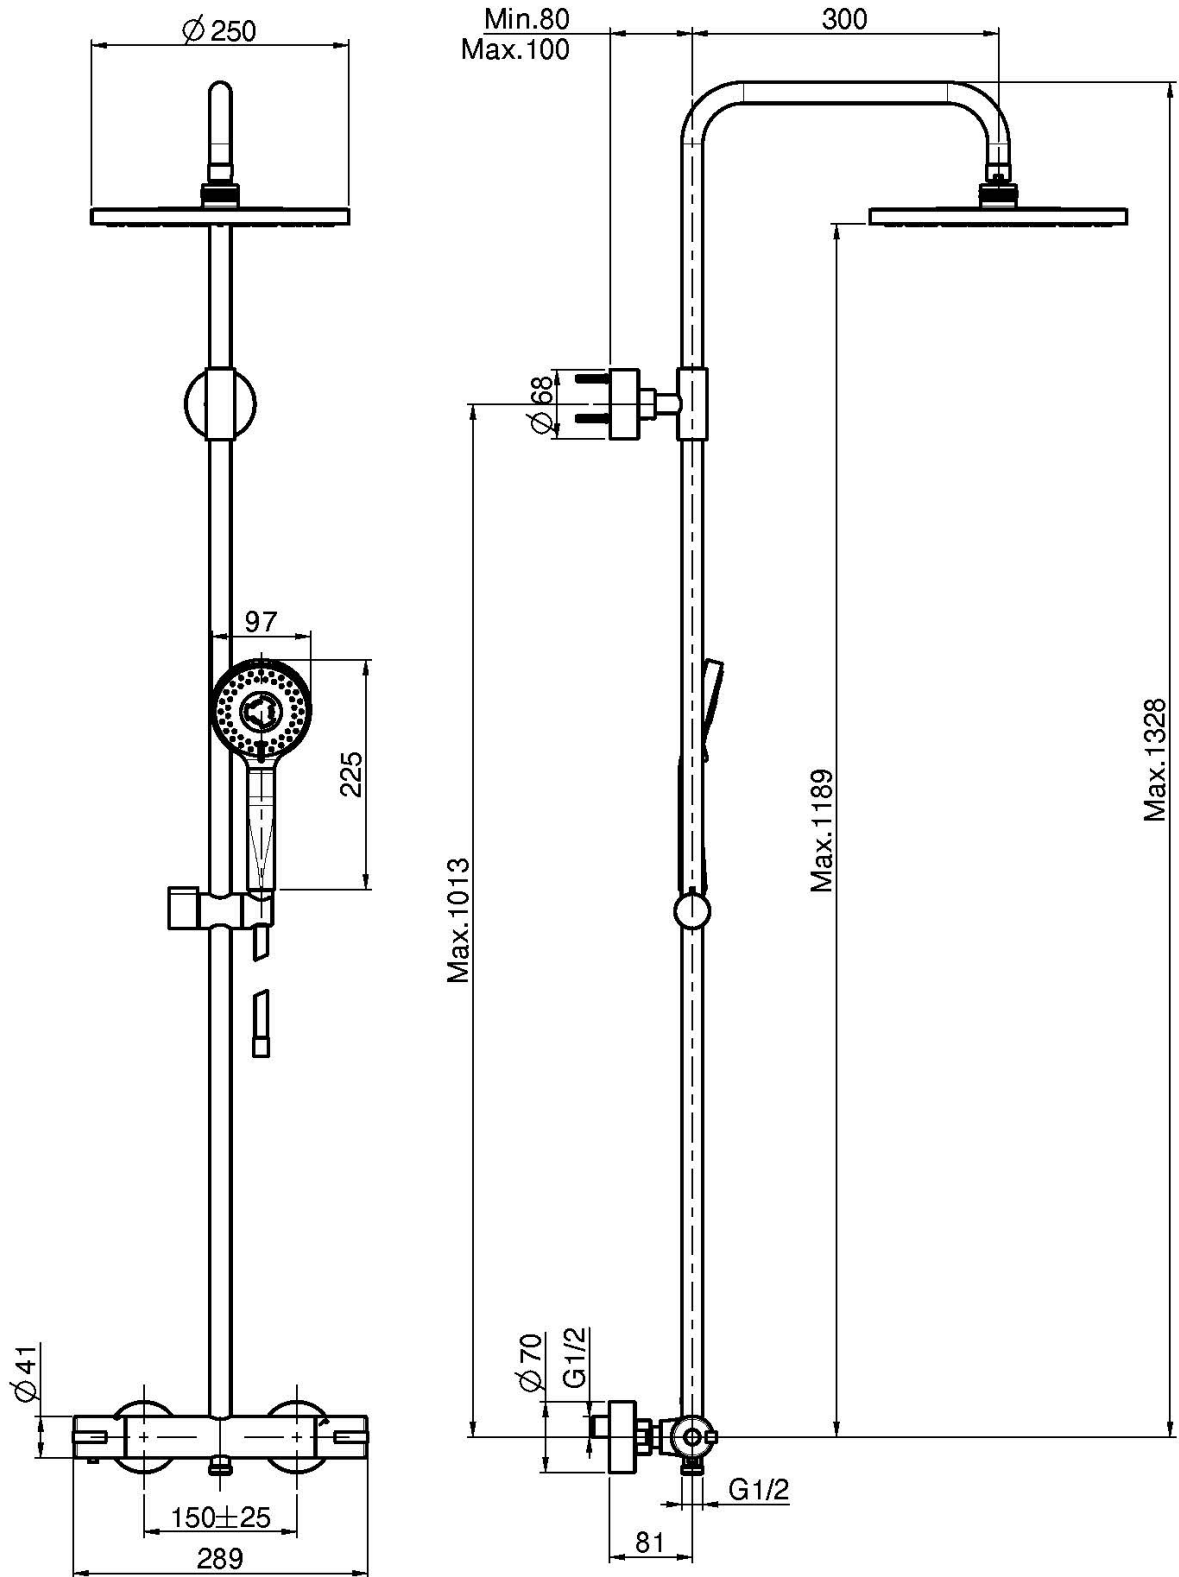

Code F4905/RP259

**EXPOSED THERMOSTATIC SHOWER MIXER
WITH SHOWER COLUMN, SHOWERHEAD
AND SHOWER SET**

- **cuttable height column**
- n. 2 eccentric couplings 1/2"
- ABS showerhead Ø 250 mm
- 3 jets ABS handshower with antilimestone nozzles
- **ABS handles**
- chromalux flexible hose 1500 mm
- COLD BODY

Finishing

 CHROM
CR

IMAGE

See the general sales conditions in our current pricelist

F4905/RP259

This drawing is the property of FIMA Carlo Frattini. Any complete or partial reproduction, or any transmission to third party without FIMA Carlo Frattini authorization is forbidden.