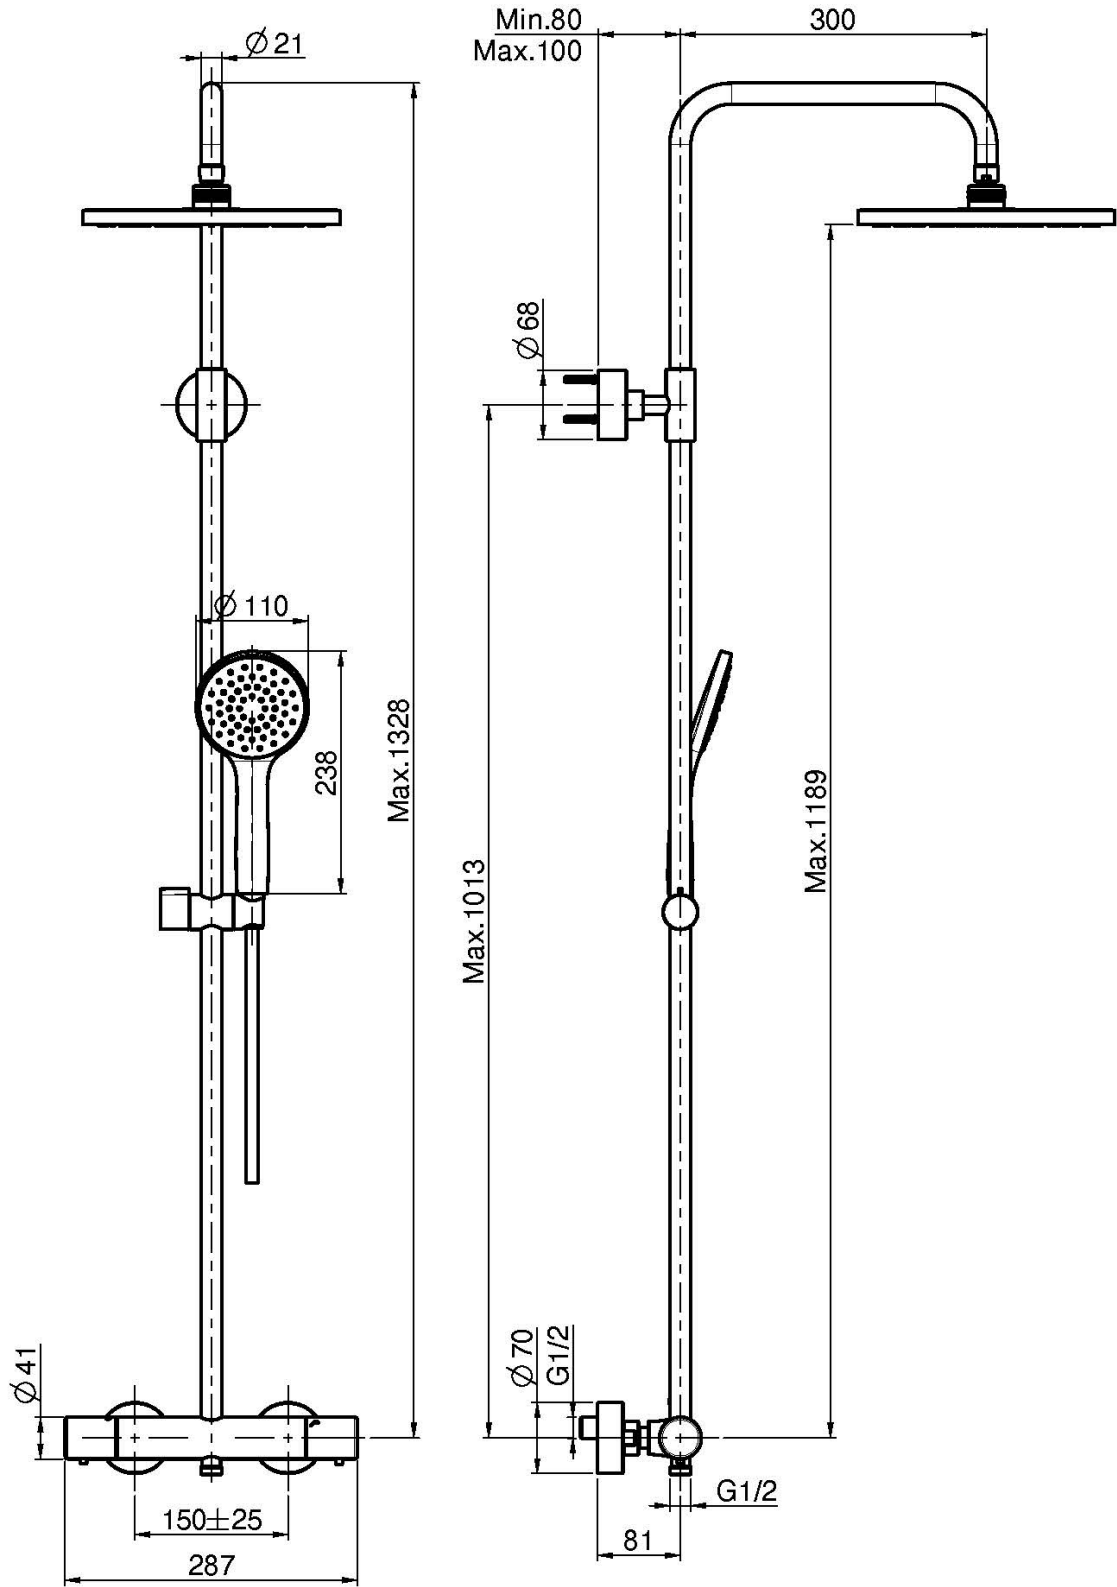

Code F4925/RP251

**EXPOSED THERMOSTATIC SHOWER MIXER  
WITH SHOWER COLUMN, SHOWERHEAD  
AND SHOWER SET**

- **cuttable height column**
- n. 2 eccentric couplings 1/2"
- handshower with antilimestone nozzles
- ABS showerhead Ø 250 mm
- **metal handles**
- chromalux flexible hose 1500 mm
- COLD BODY

Finishing

 CHROM  
CR

IMAGE

See the general sales conditions in our current pricelist

fima | CARLO FRATTINI®  
 FUBBIO • G. B. • S. • R. • I.

F4925/RP251CR

This drawing is the property of FIMA Carlo Frattini. Any complete or partial reproduction, or any transmission to third party without FIMA Carlo Frattini authorization is forbidden.