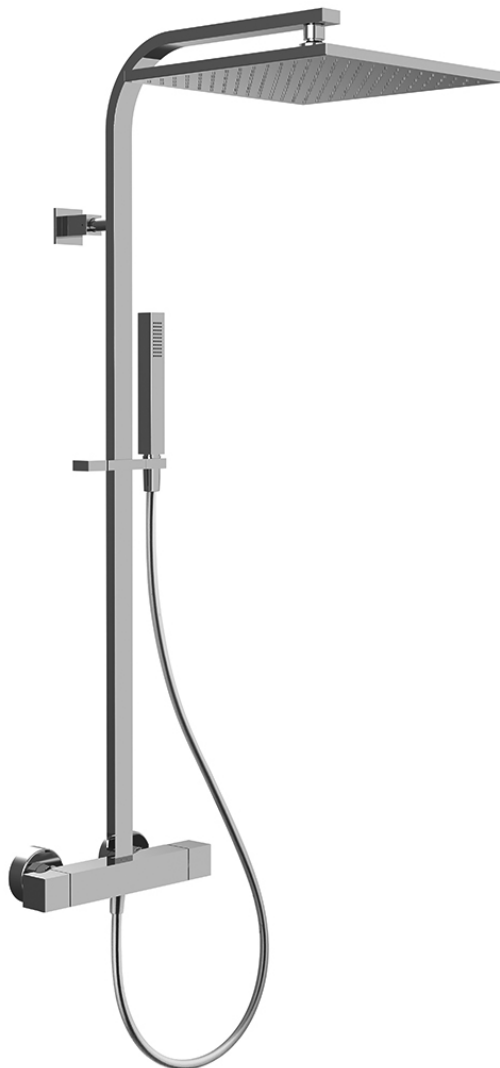

Code F4265N/Q305

**EXPOSED THERMOSTATIC SHOWER MIXER
WITH SHOWER COLUMN, SHOWERHEAD
AND SHOWER SET**

- n. 2 eccentric couplings 1/2"
- anti limestone brass showerhead 300x300 mm
- handshower with antilimestone nozzles
- chromalux flexible hose 1500 mm
- **metal handles**
- COLD BODY

Finishing

CHROM
CR

IMAGE