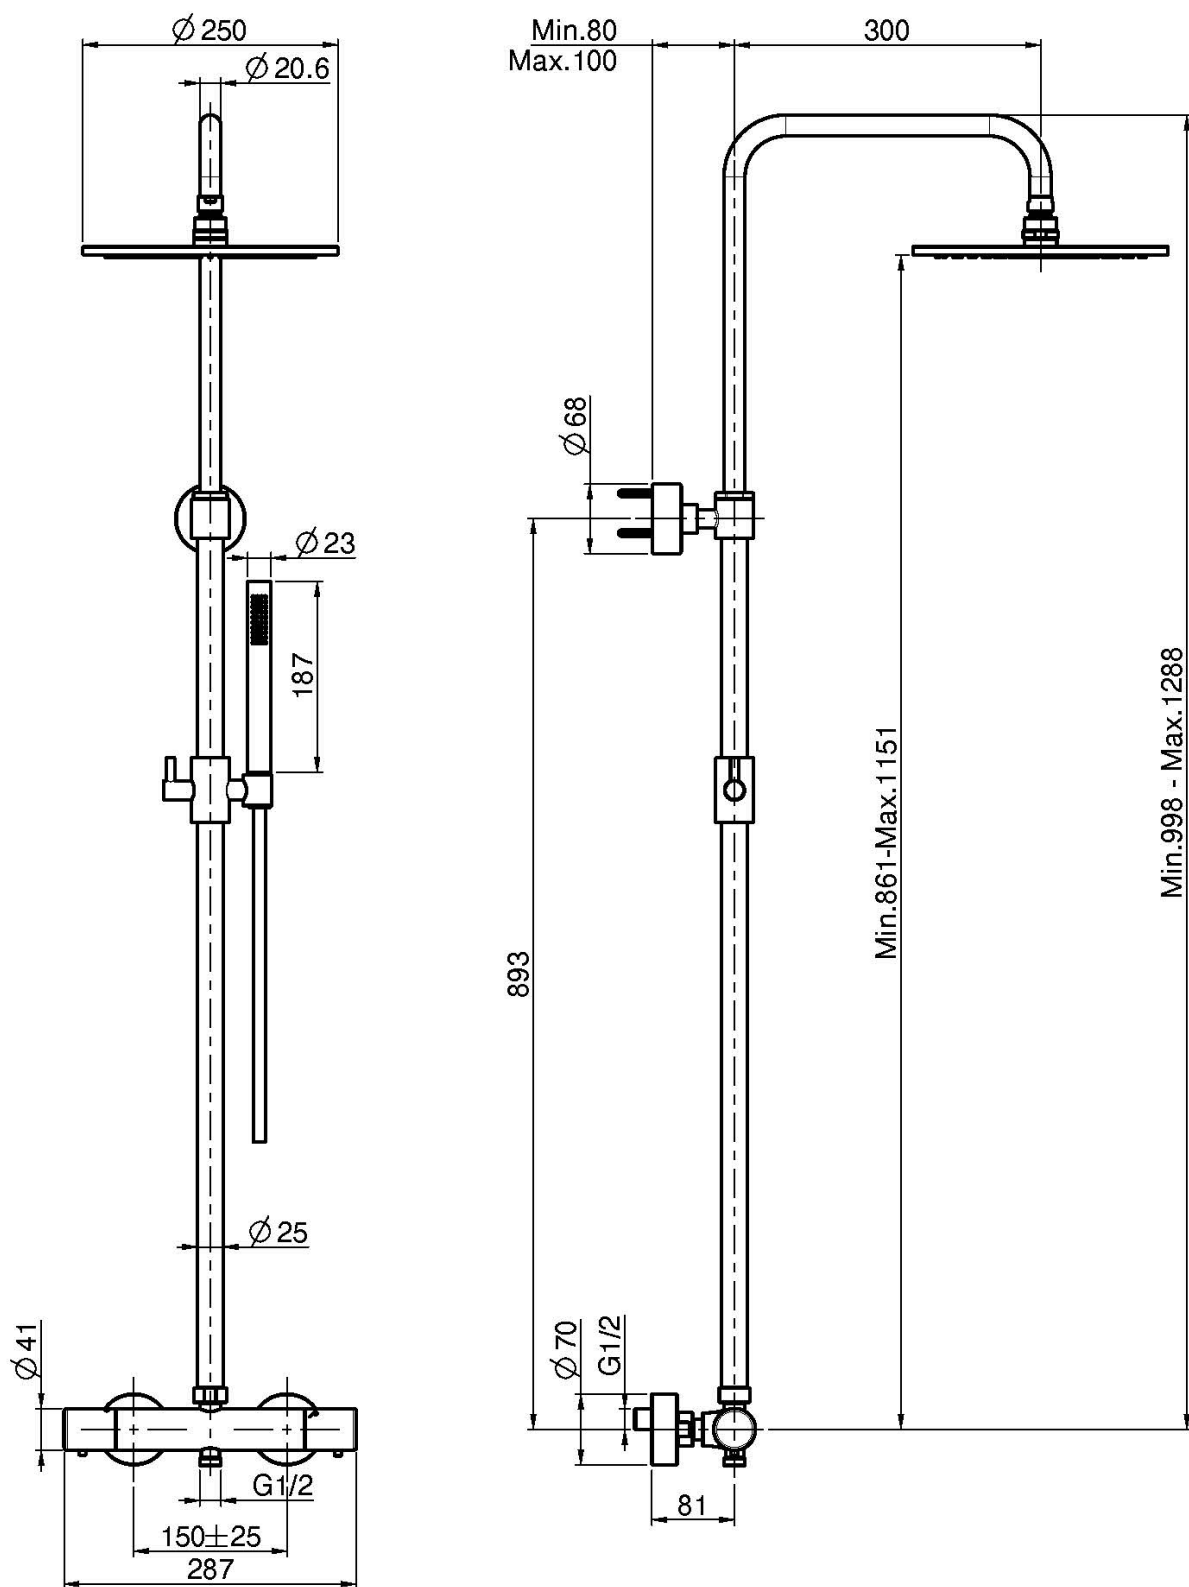

Code F4285/R256

EXPOSED THERMOSTATIC SHOWER MIXER WITH SHOWER COLUMN, SHOWERHEAD AND SHOWER SET

- adjustable height column
- n. 2 eccentric couplings 1/2"
- brass showerhead Ø 250 mm
- handshower with antilimestone nozzles
- water saving 50%
- **metal handles**
- chromalux flexible hose 1500 mm
- COLD BODY

F4285/R256CR

This drawing is the property of FIMA Carlo Frattini. Any complete or partial reproduction, or any transmission to third party without FIMA Carlo Frattini authorization is forbidden.