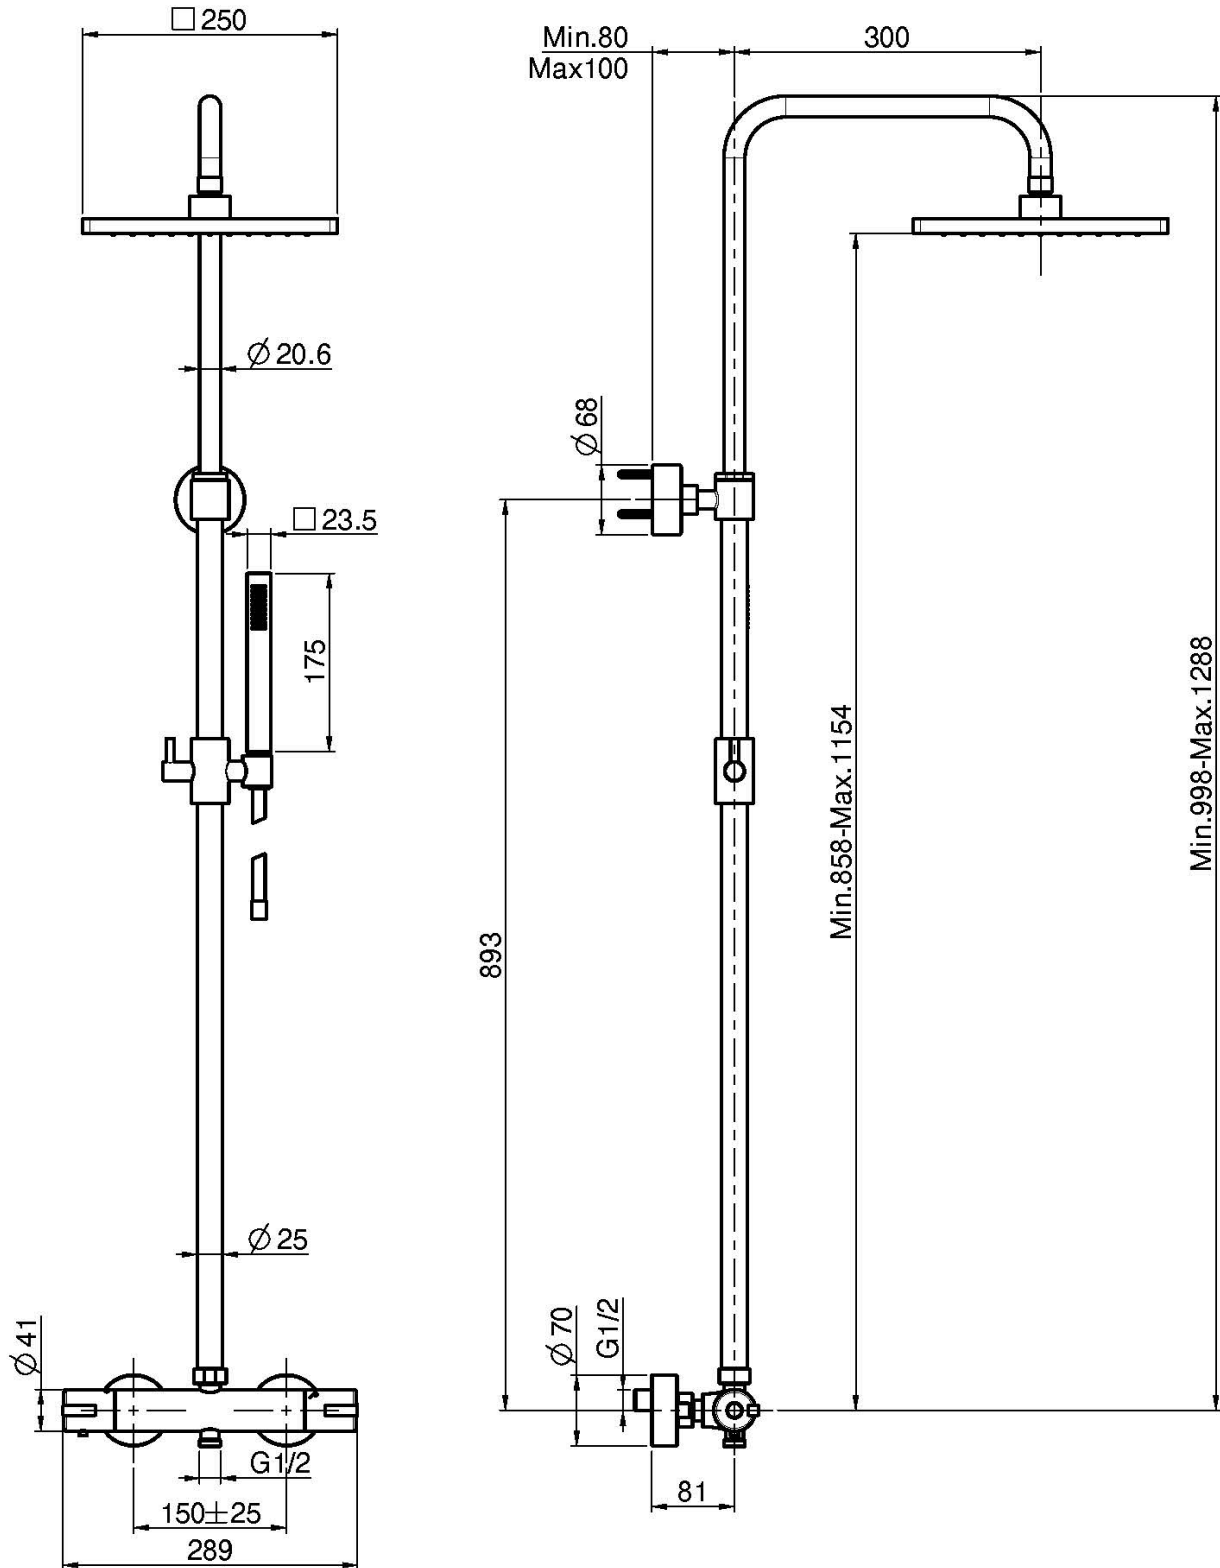

This drawing is the property of FIMA Carlo Frattini. Any complete or partial reproduction, or any transmission to third party without FIMA Carlo Frattini authorization is forbidden.