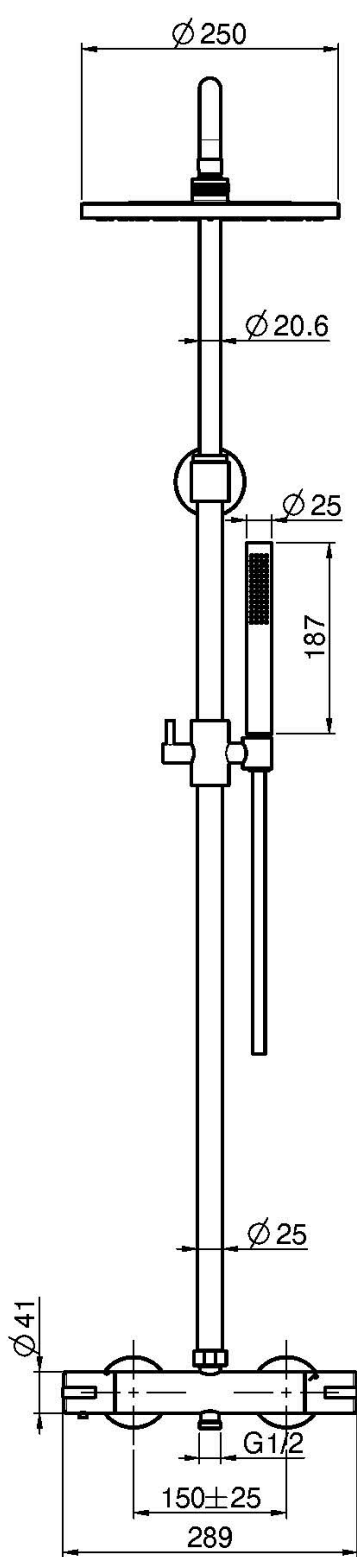

This drawing is the property of FIMA Carlo Frattini. Any complete or partial reproduction, or any transmission to third party without FIMA Carlo Frattini authorization is forbidden.