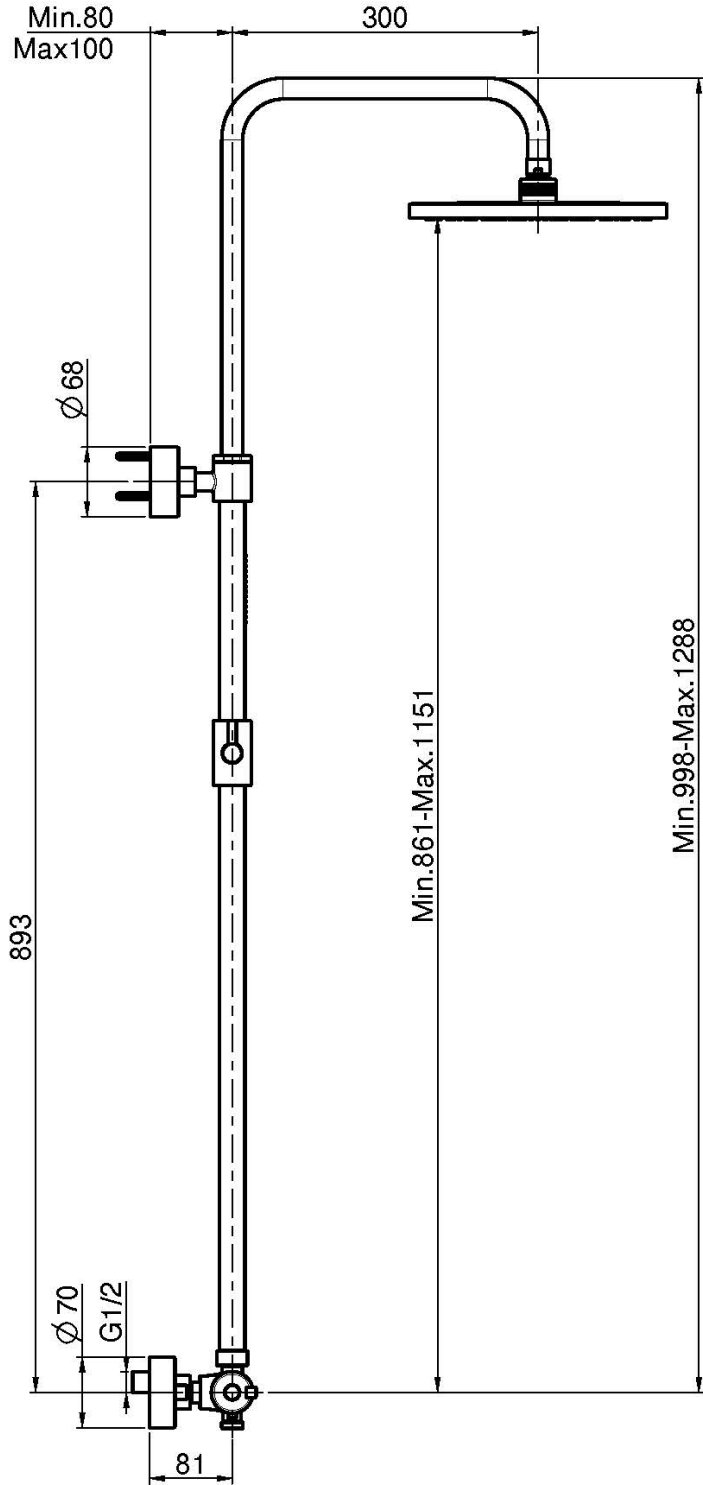

This drawing is the property of FIMA Carlo Frattini. Any complete or partial reproduction, or any transmission to third party without FIMA Carlo Frattini authorization is forbidden.