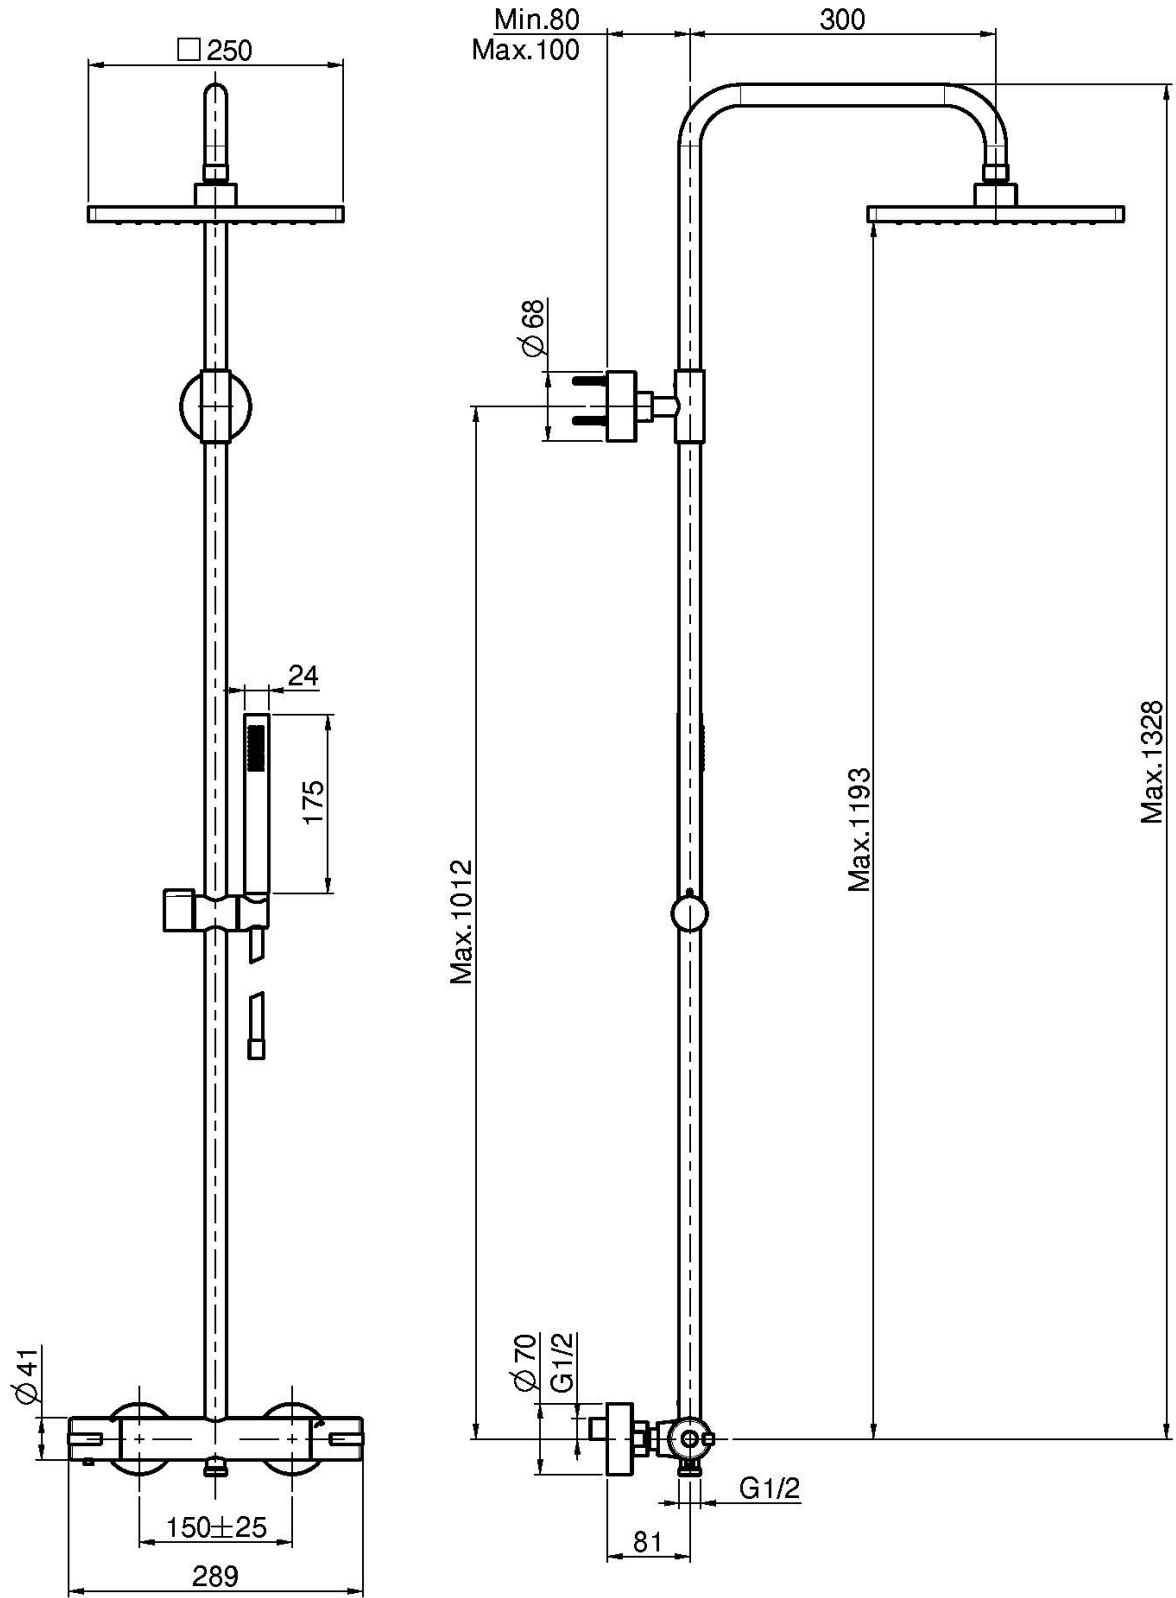

This drawing is the property of FIMA Carlo Frattini. Any complete or partial reproduction, or any transmission to third party without FIMA Carlo Frattini authorization is forbidden.