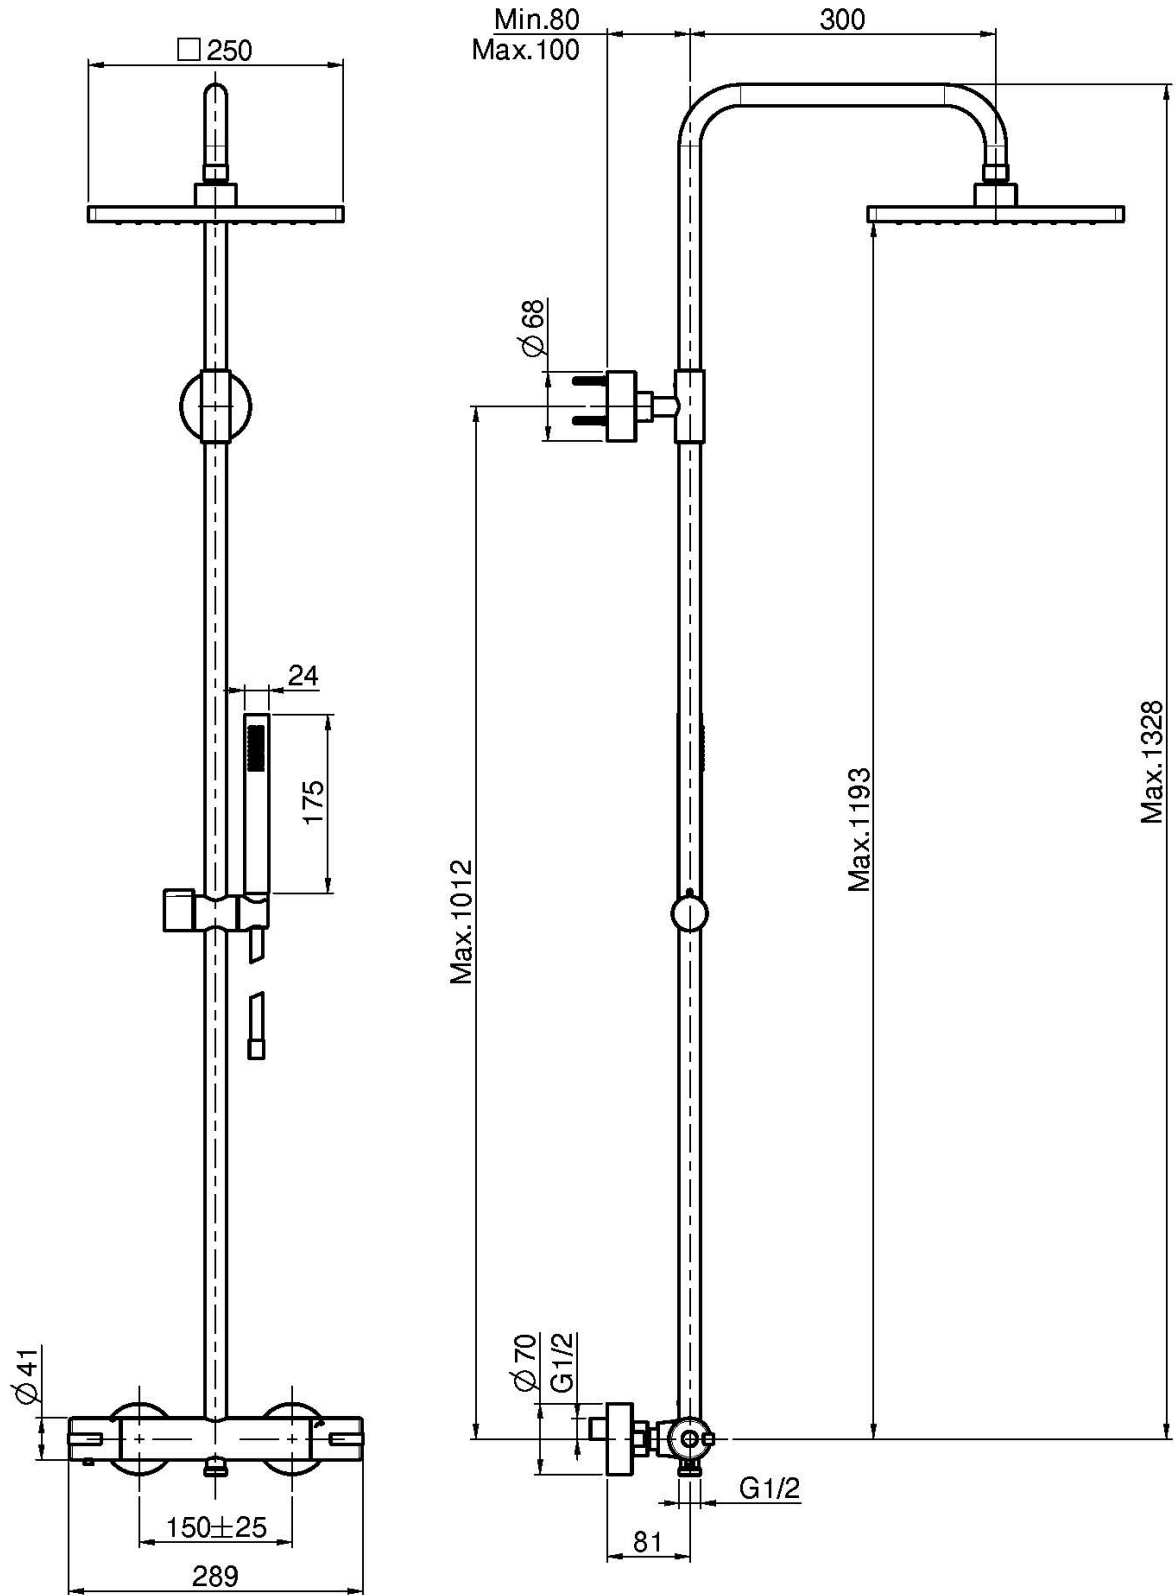

This drawing is the property of FIMA Carlo Frattini. Any complete or partial reproduction, or any transmission to third party without FIMA Carlo Frattini authorization is forbidden.