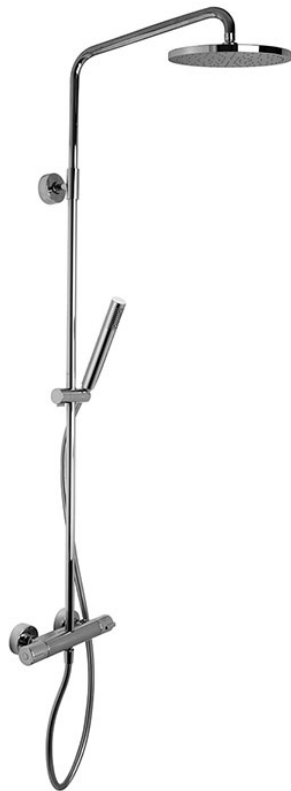

Code F4905/RP253

**EXPOSED THERMOSTATIC SHOWER MIXER  
WITH SHOWER COLUMN, SHOWERHEAD  
AND SHOWER SET**

- **cuttable height column**
- n. 2 eccentric couplings 1/2"
- handshower with antilimestone nozzles
- ABS showerhead Ø 250 mm
- **ABS handles**
- chromalux flexible hose 1500 mm
- COLD BODY

Finishing

 CHROM  
CR

IMAGE

See the general sales conditions in our current pricelist

This drawing is the property of FIMA Carlo Frattini. Any complete or partial reproduction, or any transmission to third party without FIMA Carlo Frattini authorization is forbidden.