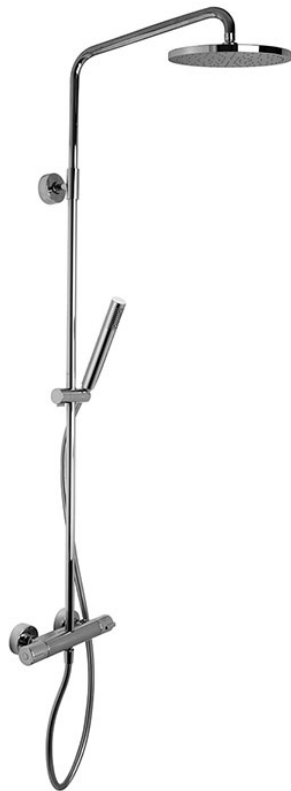

Code F4905/RP253

**EXPOSED THERMOSTATIC SHOWER MIXER
WITH SHOWER COLUMN, SHOWERHEAD
AND SHOWER SET**

- **cuttable height column**
- n. 2 eccentric couplings 1/2"
- handshower with antilimestone nozzles
- ABS showerhead Ø 250 mm
- **ABS handles**
- chromalux flexible hose 1500 mm
- COLD BODY

Finishing

CHROM
CR

IMAGE

See the general sales conditions in our current pricelist