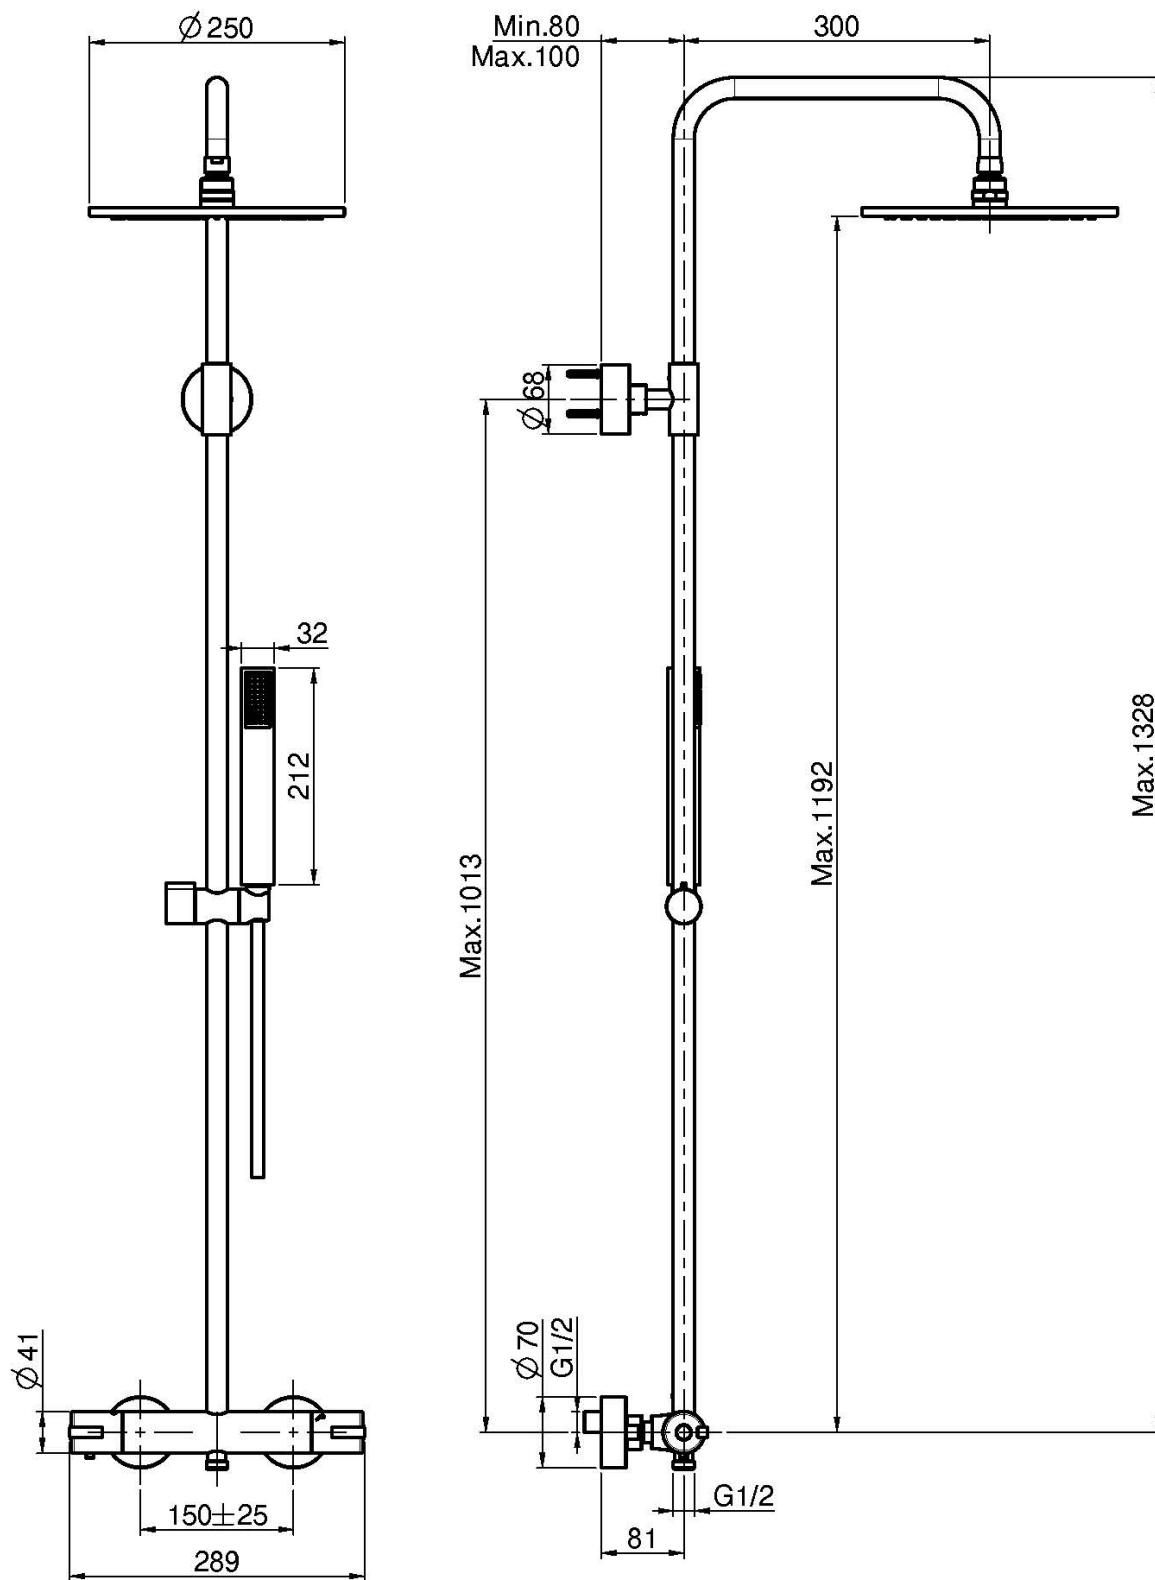

This drawing is the property of FIMA Carlo Frattini. Any complete or partial reproduction, or any transmission to third party without FIMA Carlo Frattini authorization is forbidden.