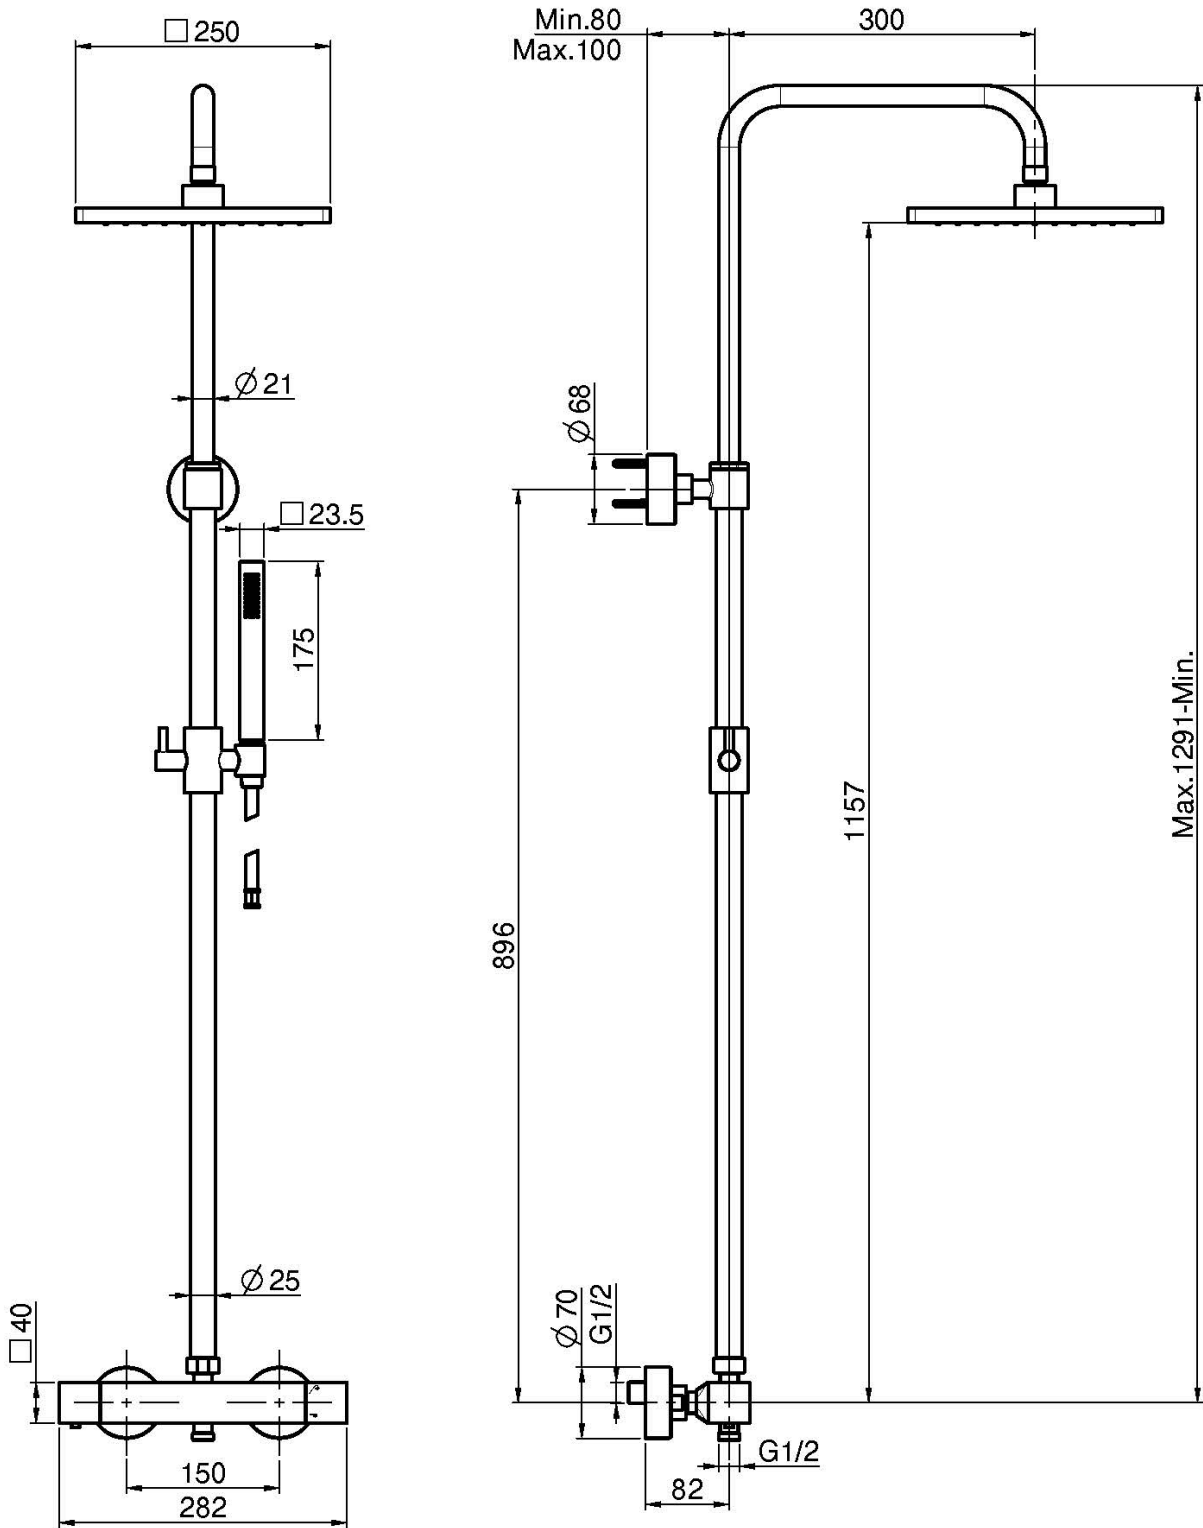

This drawing is the property of FIMA Carlo Frattini. Any complete or partial reproduction, or any transmission to third party without FIMA Carlo Frattini authorization is forbidden.