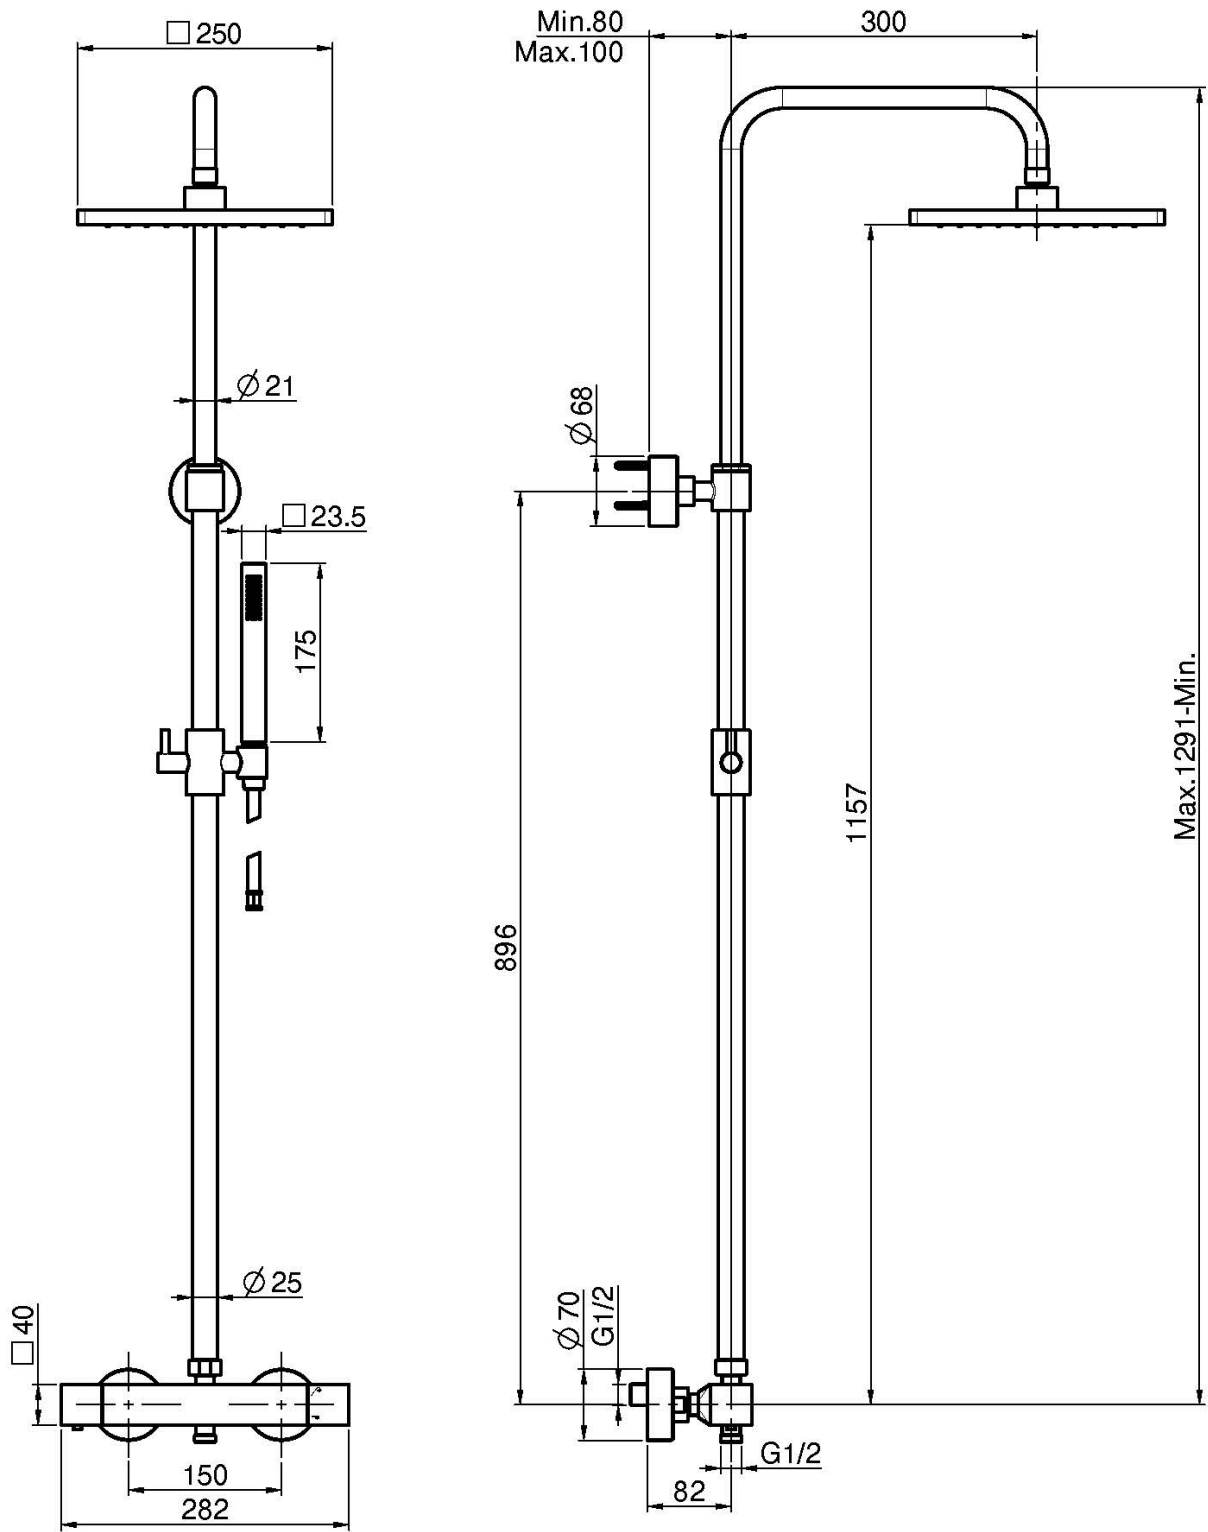

This drawing is the property of FIMA Carlo Frattini. Any complete or partial reproduction, or any transmission to third party without FIMA Carlo Frattini authorization is forbidden.