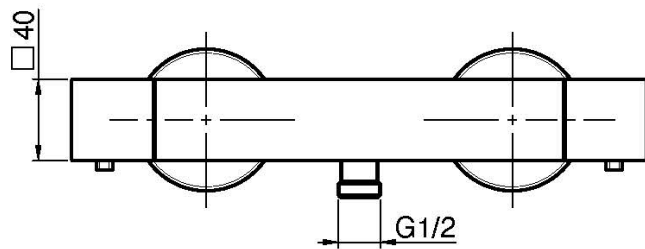

This drawing is the property of FIMA Carlo Frattini. Any complete or partial reproduction, or any transmission to third party without FIMA Carlo Frattini authorization is forbidden.