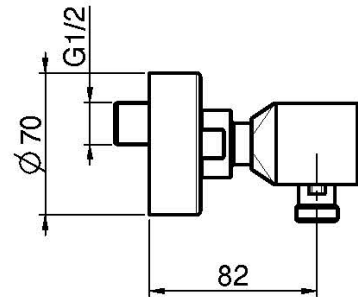

This drawing is the property of FIMA Carlo Frattini. Any complete or partial reproduction, or any transmission to third party without FIMA Carlo Frattini authorization is forbidden.