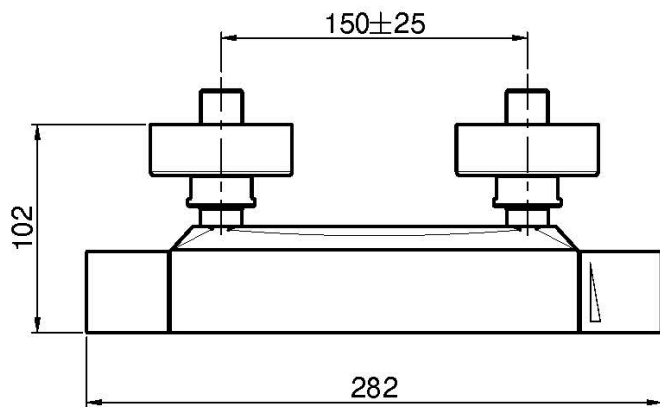

This drawing is the property of FIMA Carlo Frattini. Any complete or partial reproduction, or any transmission to third party without FIMA Carlo Frattini authorization is forbidden.