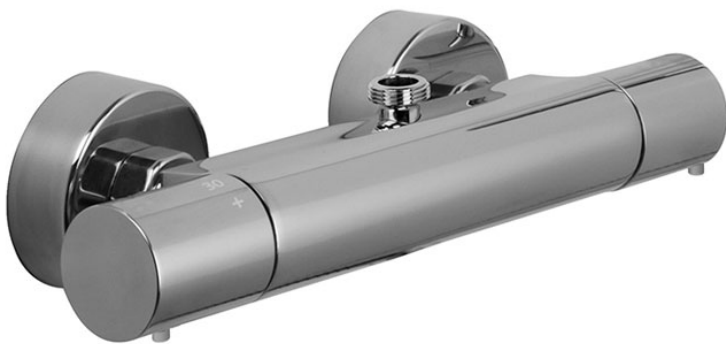

Code F4275/3

**EXPOSED THERMOSTATIC SHOWER MIXER
WITHOUT SHOWER SET WITH METAL
HANDLES WITH UPPER OUTLET**

- n. 2 eccentric couplings 1/2"
- upper outlet only
- COLD BODY

IMAGE

Finishing

-  CHROM
CR
-  HL
-  HS
-  ZL
-  ZS
-  BRUSHED NICKEL
SN
-  BLACK CHROME
CN
-  BRUSHED BLACK CHROME
CS
-  WHITE MATT
BS
-  BLACK MATT
NS
-  GOLD
OR
-  BRUSHED GOLD
OS