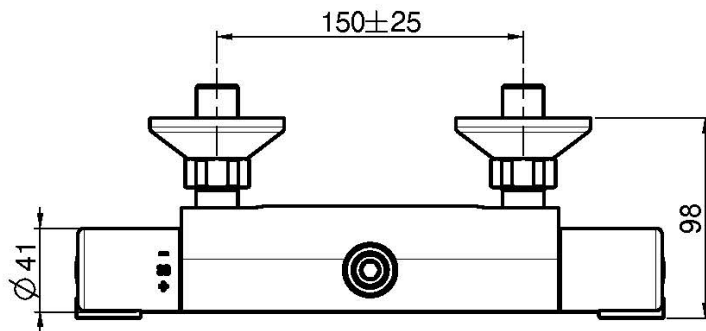

F4075/3CR

This drawing is the property of FIMA Carlo Frattini. Any complete or partial reproduction, or any transmission to third party without FIMA Carlo Frattini authorization is forbidden.