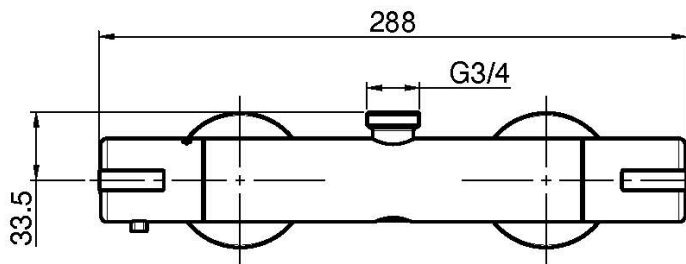

F4075/3CR

This drawing is the property of FIMA Carlo Frattini. Any complete or partial reproduction, or any transmission to third party without FIMA Carlo Frattini authorization is forbidden.