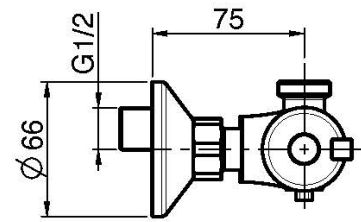

Code F4075/3

**EXPOSED THERMOSTATIC SHOWER MIXER
WITHOUT SHOWER SET WITH UPPER
OUTLET**

- n. 2 eccentric couplings 1/2"
- upper outlet only
- COLD BODY

Finishing

 CHROM
CR

 BRUSHED NICKEL
SN

IMAGE

See the general sales conditions in our current pricelist

F4075/3CR

This drawing is the property of FIMA Carlo Frattini. Any complete or partial reproduction, or any transmission to third party without FIMA Carlo Frattini authorization is forbidden.