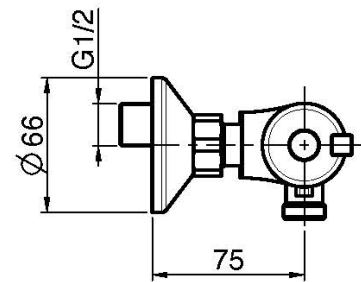

Code F4075/1

**EXPOSED THERMOSTATIC SHOWER MIXER
WITHOUT SHOWER SET**

- n. 2 eccentric couplings 1/2"
- COLD BODY

Finishing

 CHROM
CR

IMAGE

See the general sales conditions in our current pricelist

F4075/1CR