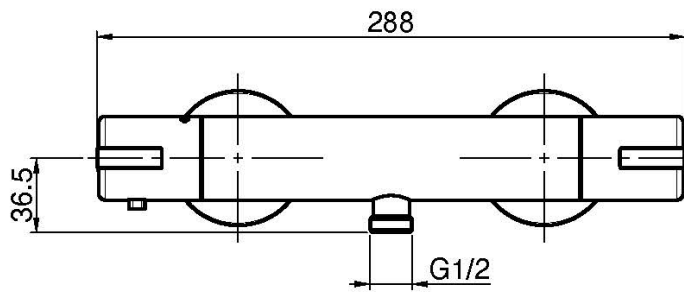

Code F4075/1

**EXPOSED THERMOSTATIC SHOWER MIXER
WITHOUT SHOWER SET**

- n. 2 eccentric couplings 1/2"
- COLD BODY

Finishing

 CHROM
CR

IMAGE

See the general sales conditions in our current pricelist

F4075/1CR