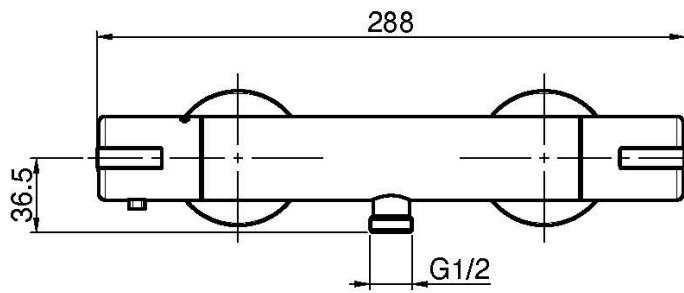

Code F4075/1

**EXPOSED THERMOSTATIC SHOWER MIXER  
WITHOUT SHOWER SET**

- n. 2 eccentric couplings 1/2"
- COLD BODY

Finishing

 CHROM  
CR

IMAGE

See the general sales conditions in our current pricelist

F4075/1CR