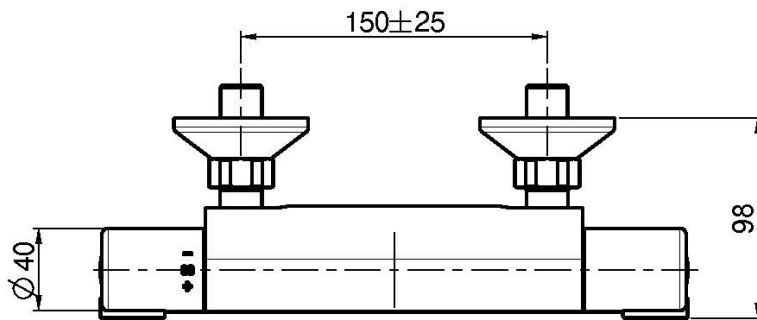

Code F4075/1

**EXPOSED THERMOSTATIC SHOWER MIXER  
WITHOUT SHOWER SET**

- n. 2 eccentric couplings 1/2"
- COLD BODY

Finishing

 CHROM  
CR

IMAGE

See the general sales conditions in our current pricelist

F4075/1CR