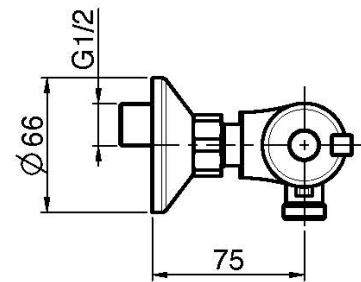

Code F4075/1

**EXPOSED THERMOSTATIC SHOWER MIXER  
WITHOUT SHOWER SET**

- n. 2 eccentric couplings 1/2"
- COLD BODY

Finishing

 CHROM  
CR

IMAGE

See the general sales conditions in our current pricelist

F4075/1CR