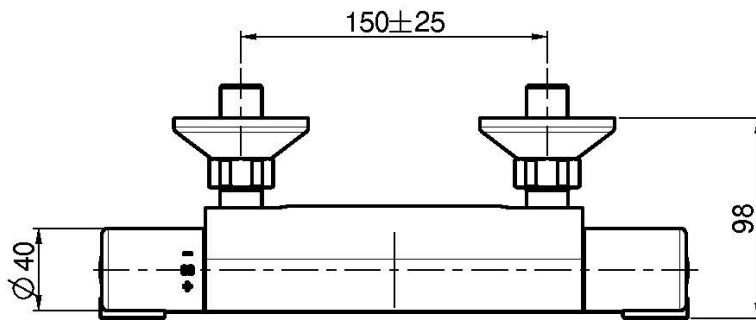

Code F4075/1

**EXPOSED THERMOSTATIC SHOWER MIXER
WITHOUT SHOWER SET**

- n. 2 eccentric couplings 1/2"
- COLD BODY

Finishing

 CHROM
CR

IMAGE

See the general sales conditions in our current pricelist

F4075/1CR