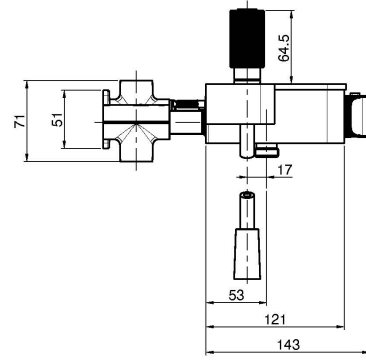

Art. F2303 obbligatorio da ordinare separatamente

VISTA POSTERIORE