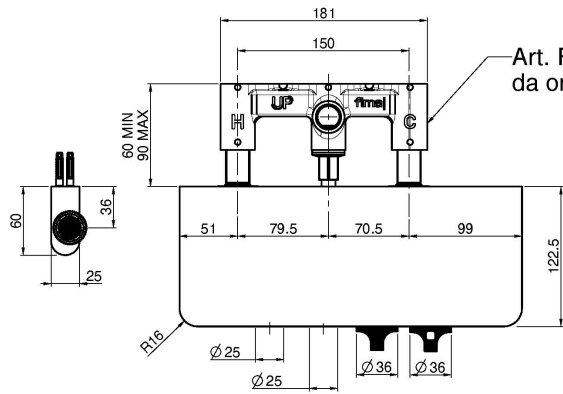

Art. F2303 obbligatorio da ordinare separatamente

VISTA POSTERIORE