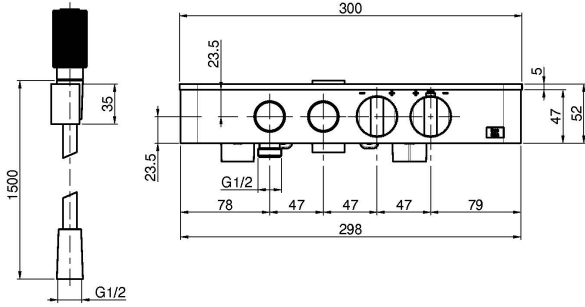

Art. F2303 obbligatorio da ordinare separatamente

VISTA POSTERIORE