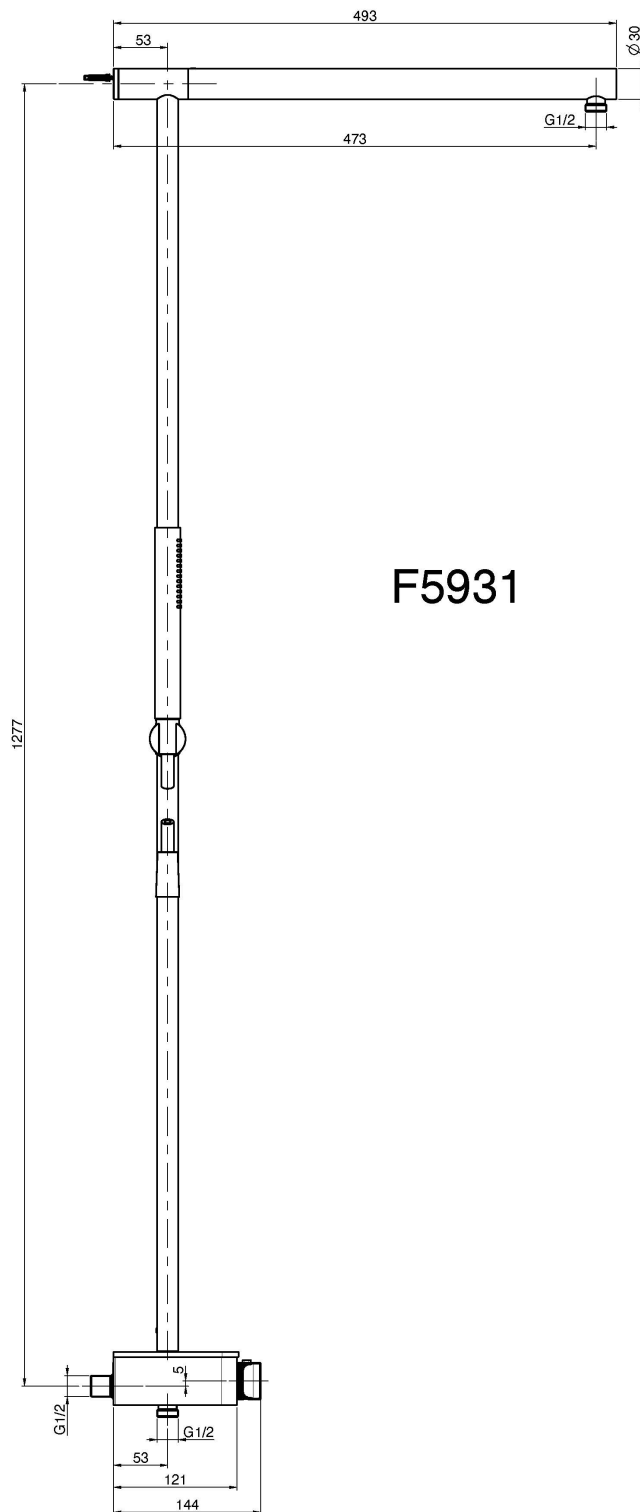

Code F5931

EXPOSED THERMOSTATIC SHOWER SWITCH WITH SHOWER COLUMN AND HANDSHOWER

- **cuttable height column**
- base in satin glass
- n. 2 eccentric couplings 1/2"
- shelf base in white satin glass except for black version only which comes in black satin glass
- thermostatic knob
- flow regulating knob
- 2 on/off water flow push buttons
- handshower with antilimestone nozzles
- **showerhead to be ordered separately**
- **chromalux flexible hose 1500 mm**

Finishing

- CHROM
CR
- BRUSHED NICKEL
SN
- WHITE MATT
BS
- BLACK MATT
NS

IMAGE

See the general sales conditions in our current pricelist

F5931