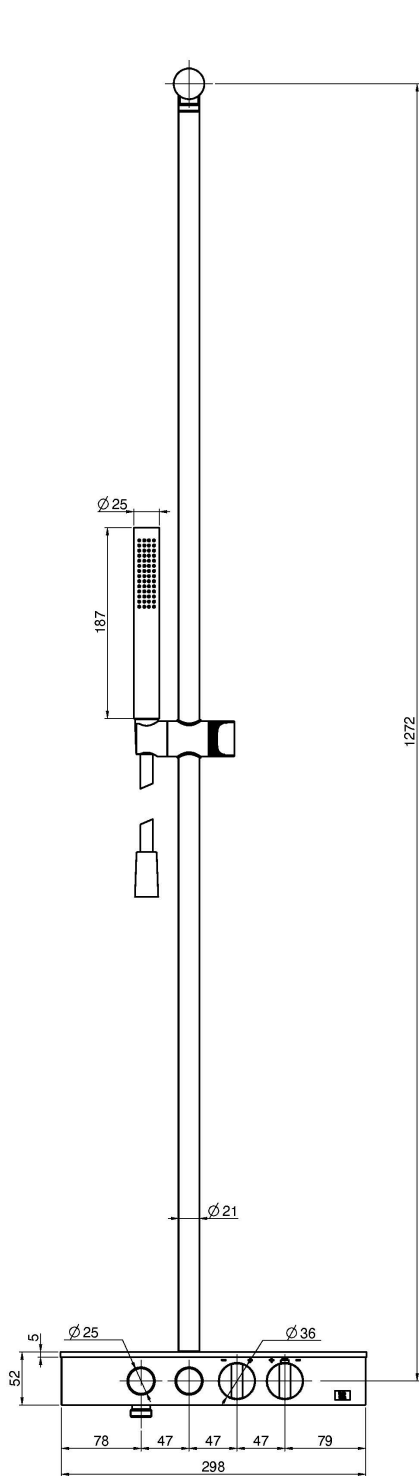

Code F5931

EXPOSED THERMOSTATIC SHOWER SWITCH WITH SHOWER COLUMN AND HANDSHOWER

- **cuttable height column**
- base in satin glass
- n. 2 eccentric couplings 1/2"
- shelf base in white satin glass except for black version only which comes in black satin glass
- thermostatic knob
- flow regulating knob
- 2 on/off water flow push buttons
- handshower with antilimestone nozzles
- **showerhead to be ordered separately**
- **chromalux flexible hose 1500 mm**

Finishing

- CHROM
CR
- BRUSHED NICKEL
SN
- WHITE MATT
BS
- BLACK MATT
NS

IMAGE

See the general sales conditions in our current pricelist

F5931