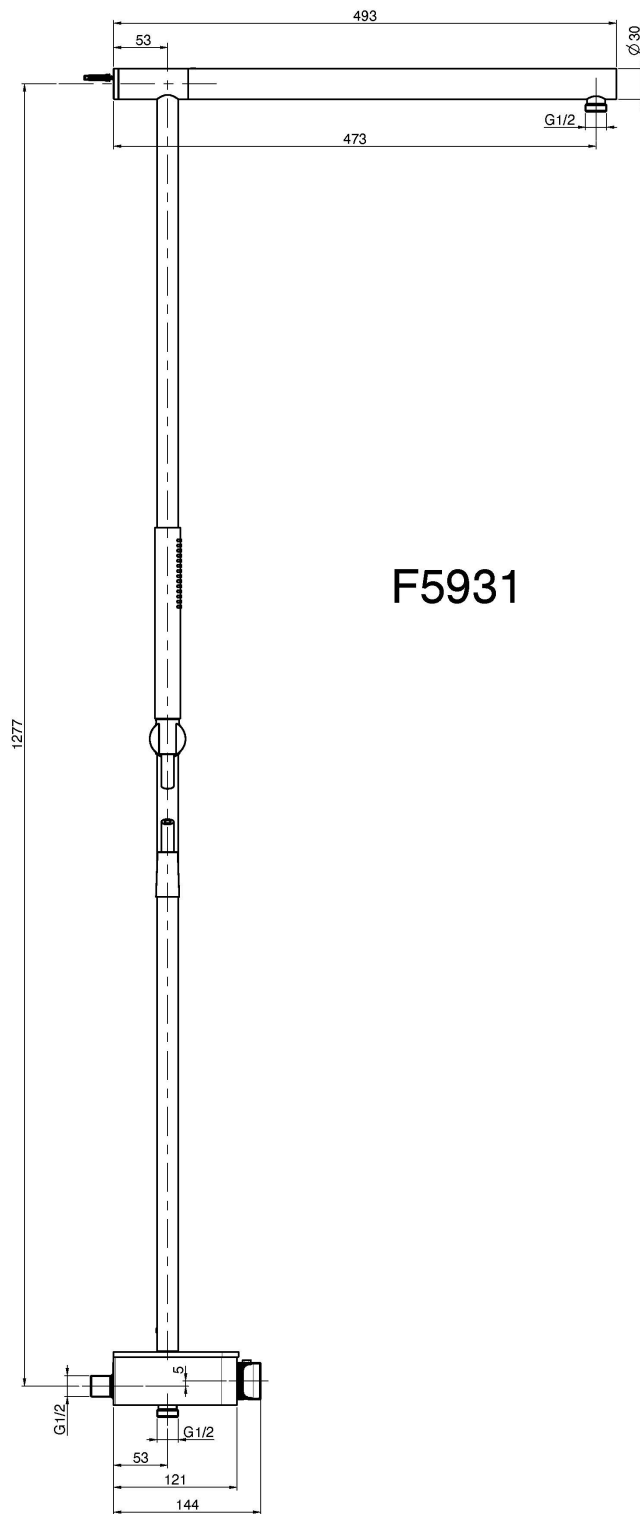

Code F5931

EXPOSED THERMOSTATIC SHOWER SWITCH WITH SHOWER COLUMN AND HANDSHOWER

- **cuttable height column**
- base in satin glass
- n. 2 eccentric couplings 1/2"
- shelf base in white satin glass except for black version only which comes in black satin glass
- thermostatic knob
- flow regulating knob
- 2 on/off water flow push buttons
- handshower with antilimestone nozzles
- **showerhead to be ordered separately**
- **chromalux flexible hose 1500 mm**

Finishing

- CHROM
CR
- BRUSHED NICKEL
SN
- WHITE MATT
BS
- BLACK MATT
NS

IMAGE

See the general sales conditions in our current pricelist

F5931