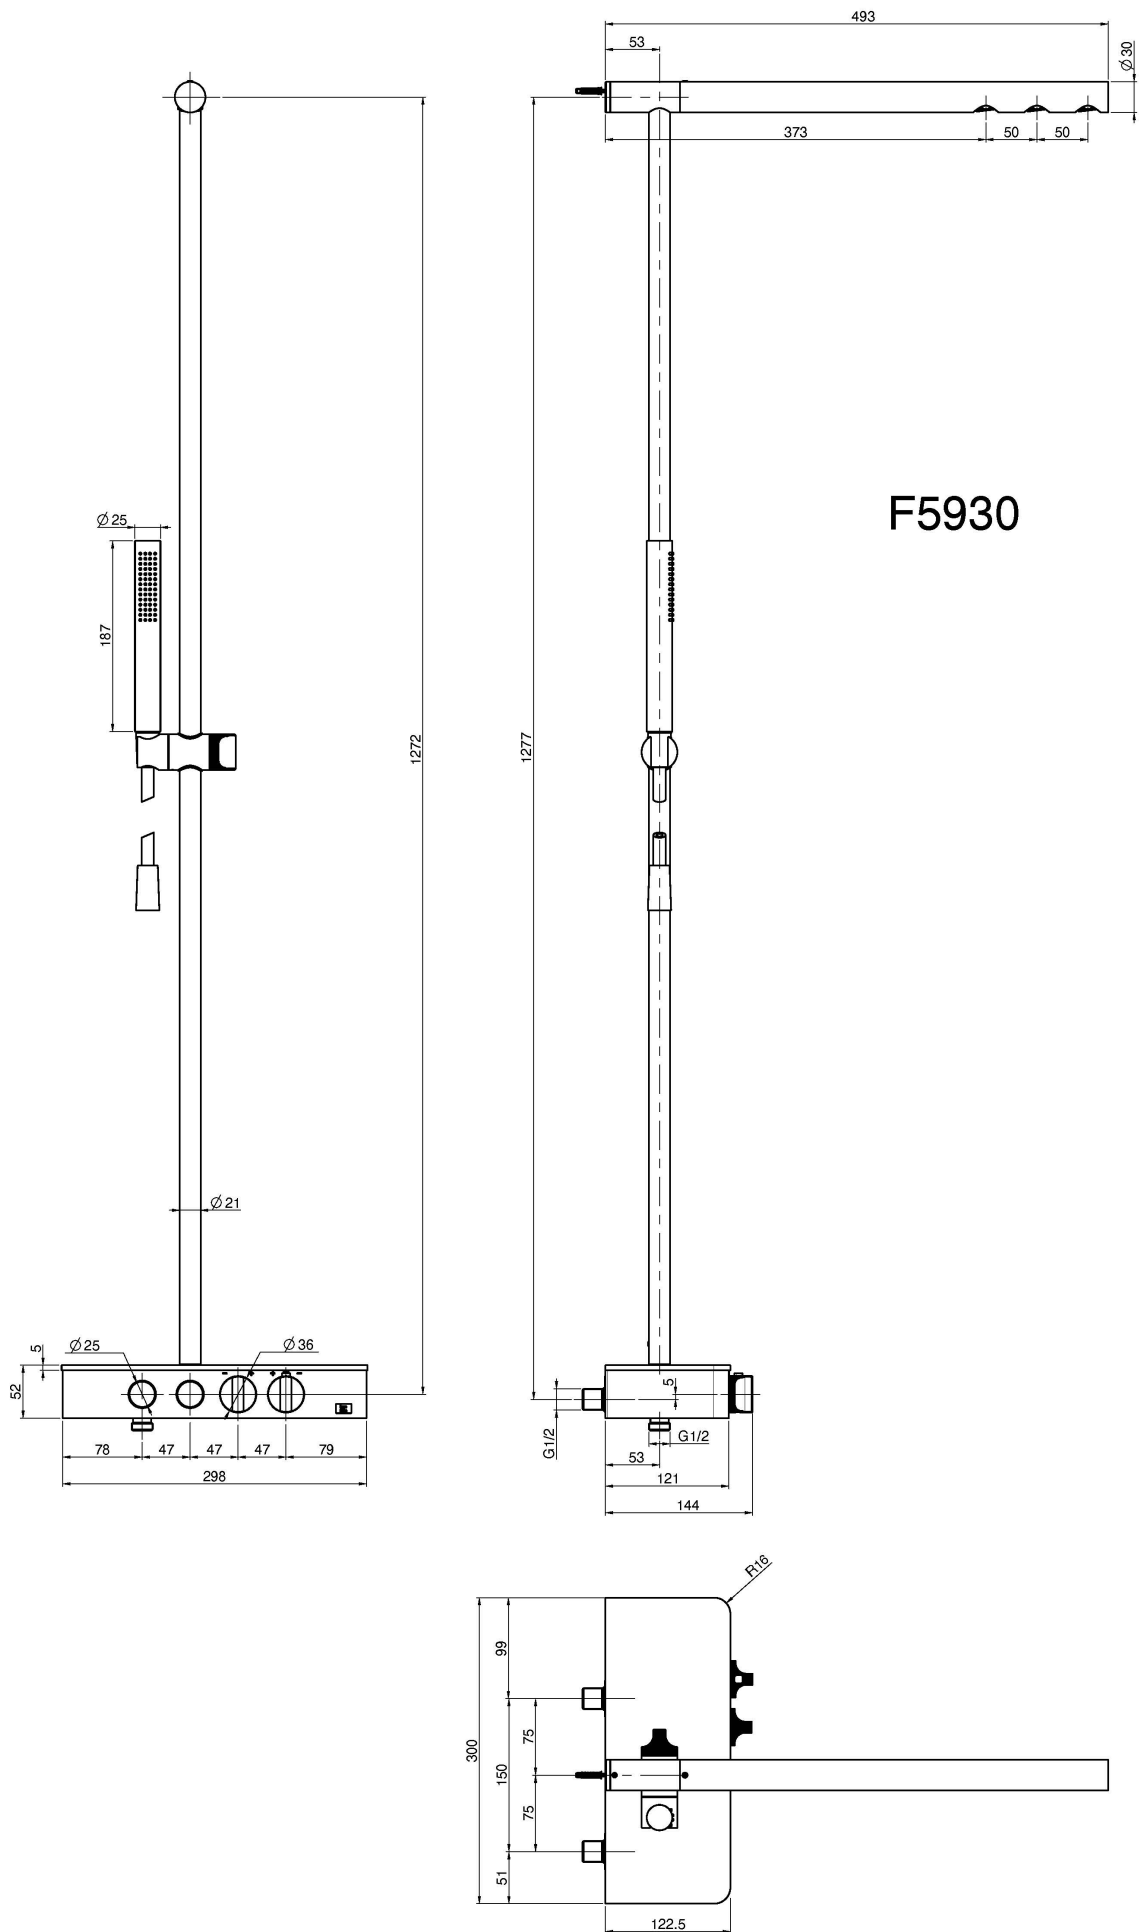

Code F5930

EXPOSED THERMOSTATIC SHOWER SWITCH WITH SHOWER COLUMN, SHOWER HEAD AND HAND SHOWER

- base in satin glass
- n. 2 eccentric couplings 1/2"
- shelf base in white satin glass except for black version only which comes in black satin glass
- thermostatic knob
- flow regulating knob
- 2 on/off water flow push buttons
- ABS handshower
- Still shower head 3 rain jets
- chromalux flexible hose 1500 mm

Finishing

- CHROM
CR
- BRUSHED NICKEL
SN
- WHITE MATT
BS
- BLACK MATT
NS

IMAGE

See the general sales conditions in our current pricelist

F5930