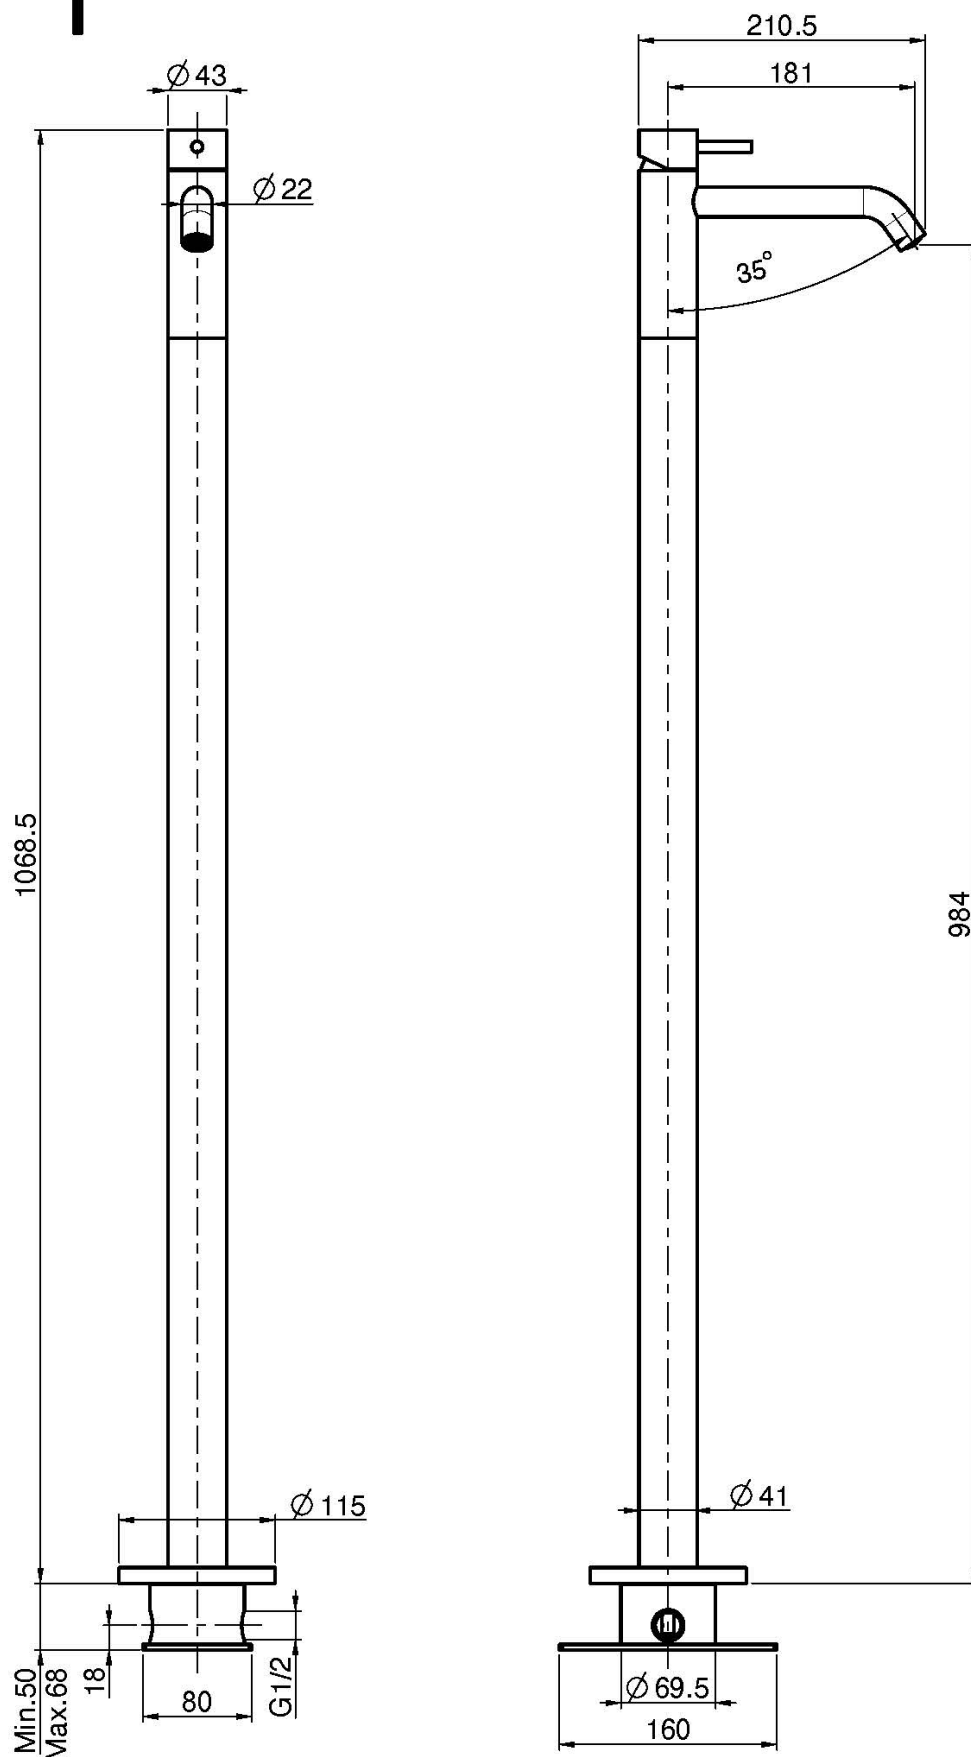

Code F3071/P

FLOOR MOUNTED BASIN MIXER

- hight floor/aerator 984 mm
- rotation tolerance up to 25°

NOTE: this item is complete: built-in + exposed parts

Finishing

IMAGE

See the general sales conditions in our current pricelist