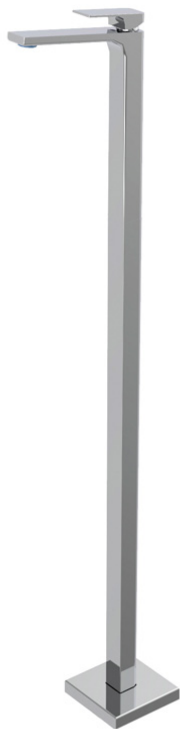

Code F3381/PN

## FLOOR MOUNTED BASIN MIXER

- height floor/aerator 1043 mm
- **built-in part to be ordered separately**

## Finishing

-  CHROM  
CR
-  BRUSHED NICKEL  
SN
-  WHITE MATT  
BS
-  BLACK MATT  
NS

## IMAGE