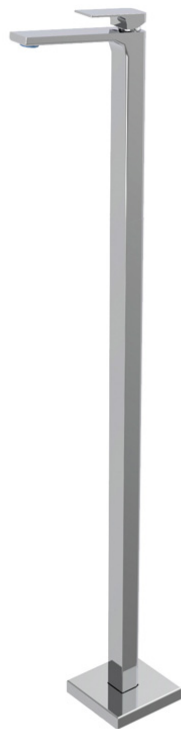

Code F3381/PN

FLOOR MOUNTED BASIN MIXER

- height floor/aerator 1043 mm
- **built-in part to be ordered separately**

Finishing

-  CHROM
CR
-  BRUSHED NICKEL
SN
-  WHITE MATT
BS
-  BLACK MATT
NS

IMAGE

PRODUCTS NEEDED TO BE ORDERED SEPARATELY