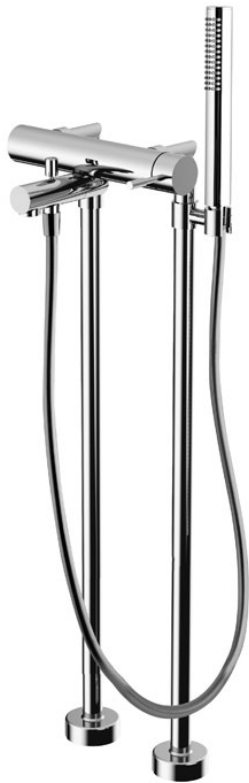

Code F3034/4

FLOOR MOUNTED BATH MIXER

- pair of standpipes M 1/2"
- diverter
- handshower with antilimestone nozzles
- chromalux flexible hose 1500 mm
- **built-in part to be ordered separately**

IMAGE

Finishing

-  CHROM
CR
-  HL
-  HS
-  ZL
-  ZS
-  BRUSHED NICKEL
SN
-  BLACK CHROME
CN
-  BRUSHED BLACK CHROME
CS
-  WHITE MATT
BS
-  BLACK MATT
NS
-  GOLD
OR
-  BRUSHED GOLD
OS

PRODUCTS NEEDED TO BE ORDERED SEPARATELY