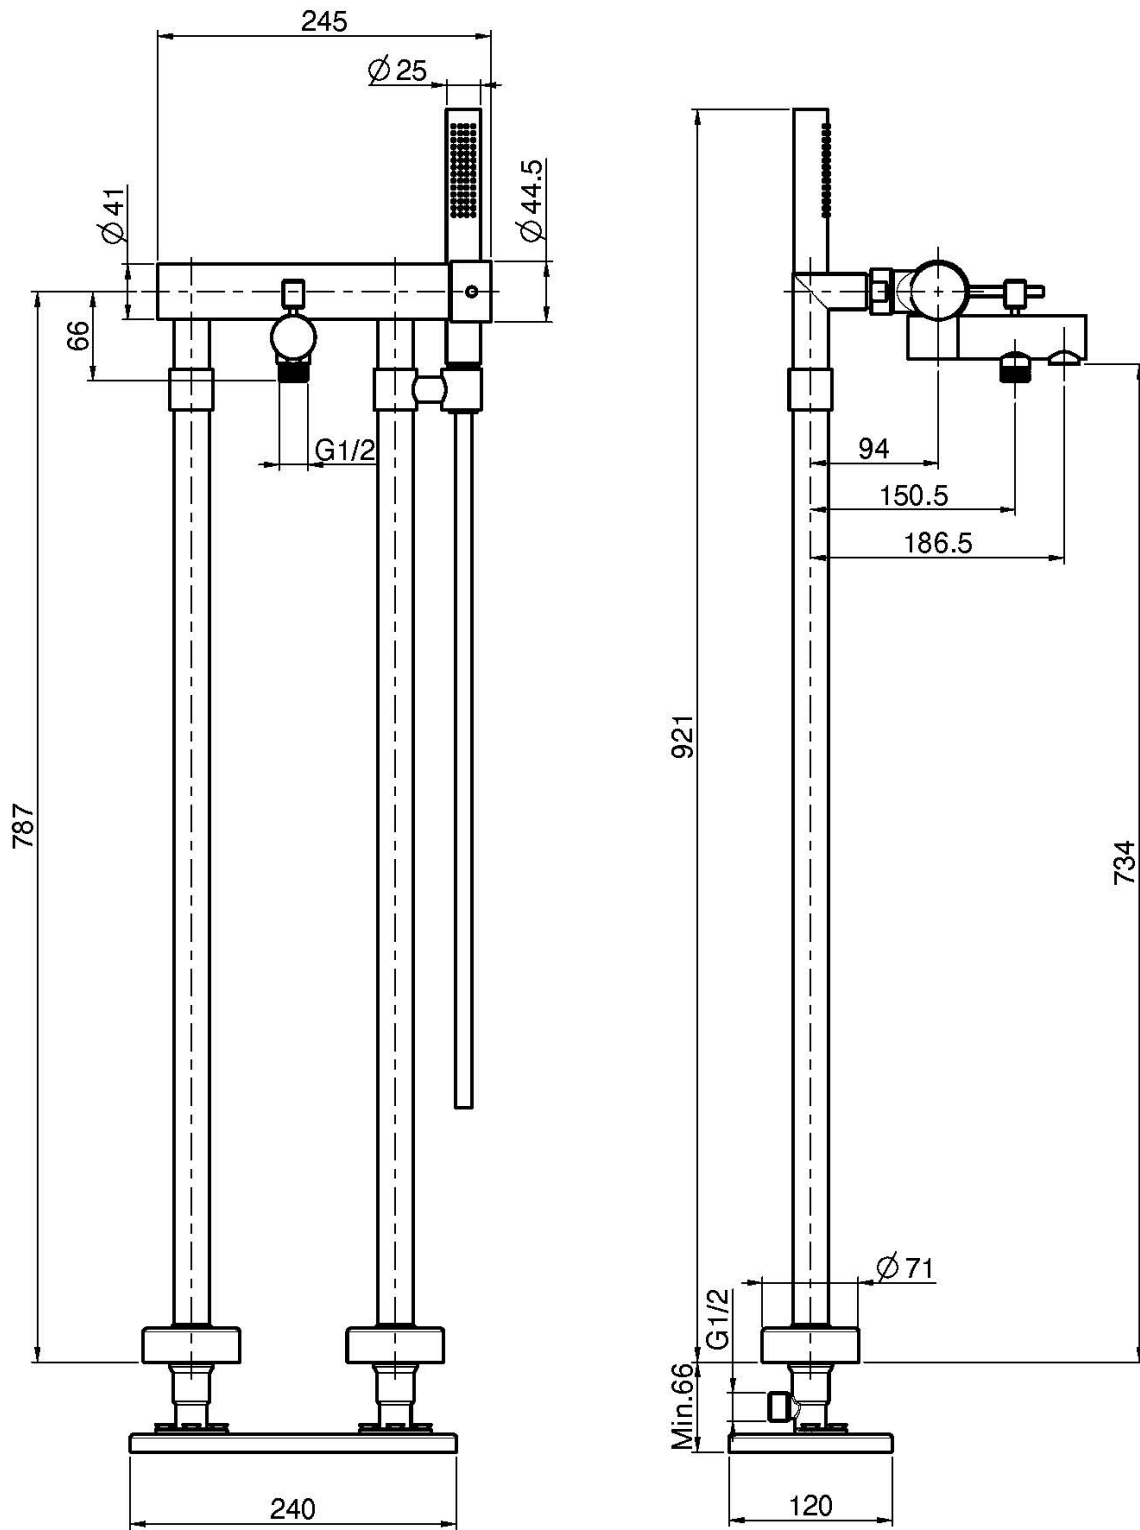

This drawing is the property of FIMA Carlo Frattini. Any complete or partial reproduction, or any transmission to third party without FIMA Carlo Frattini authorization is forbidden.