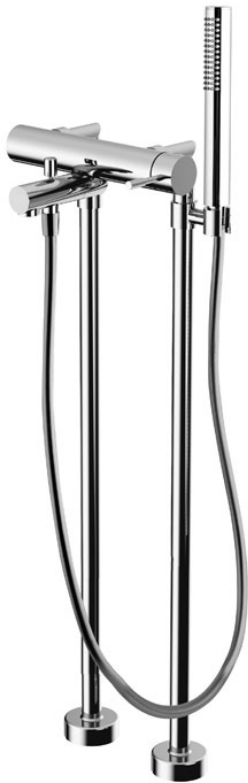

Code F3034/4

## FLOOR MOUNTED BATH MIXER

- pair of standpipes M 1/2"
- diverter
- handshower with antilimestone nozzles
- chromalux flexible hose 1500 mm
- **built-in part to be ordered separately**

## IMAGE

## Finishing

-  CHROM  
CR
-  GOLD  
HL
-  BRUSHED GOLD  
HS
-  BLACK CHROME  
ZL
-  BRUSHED BLACK CHROME  
ZS
-  BRUSHED NICKEL  
SN
-  BLACK CHROME  
CN
-  BRUSHED BLACK CHROME  
CS
-  WHITE MATT  
BS
-  BLACK MATT  
NS
-  GOLD  
OR
-  BRUSHED GOLD  
OS