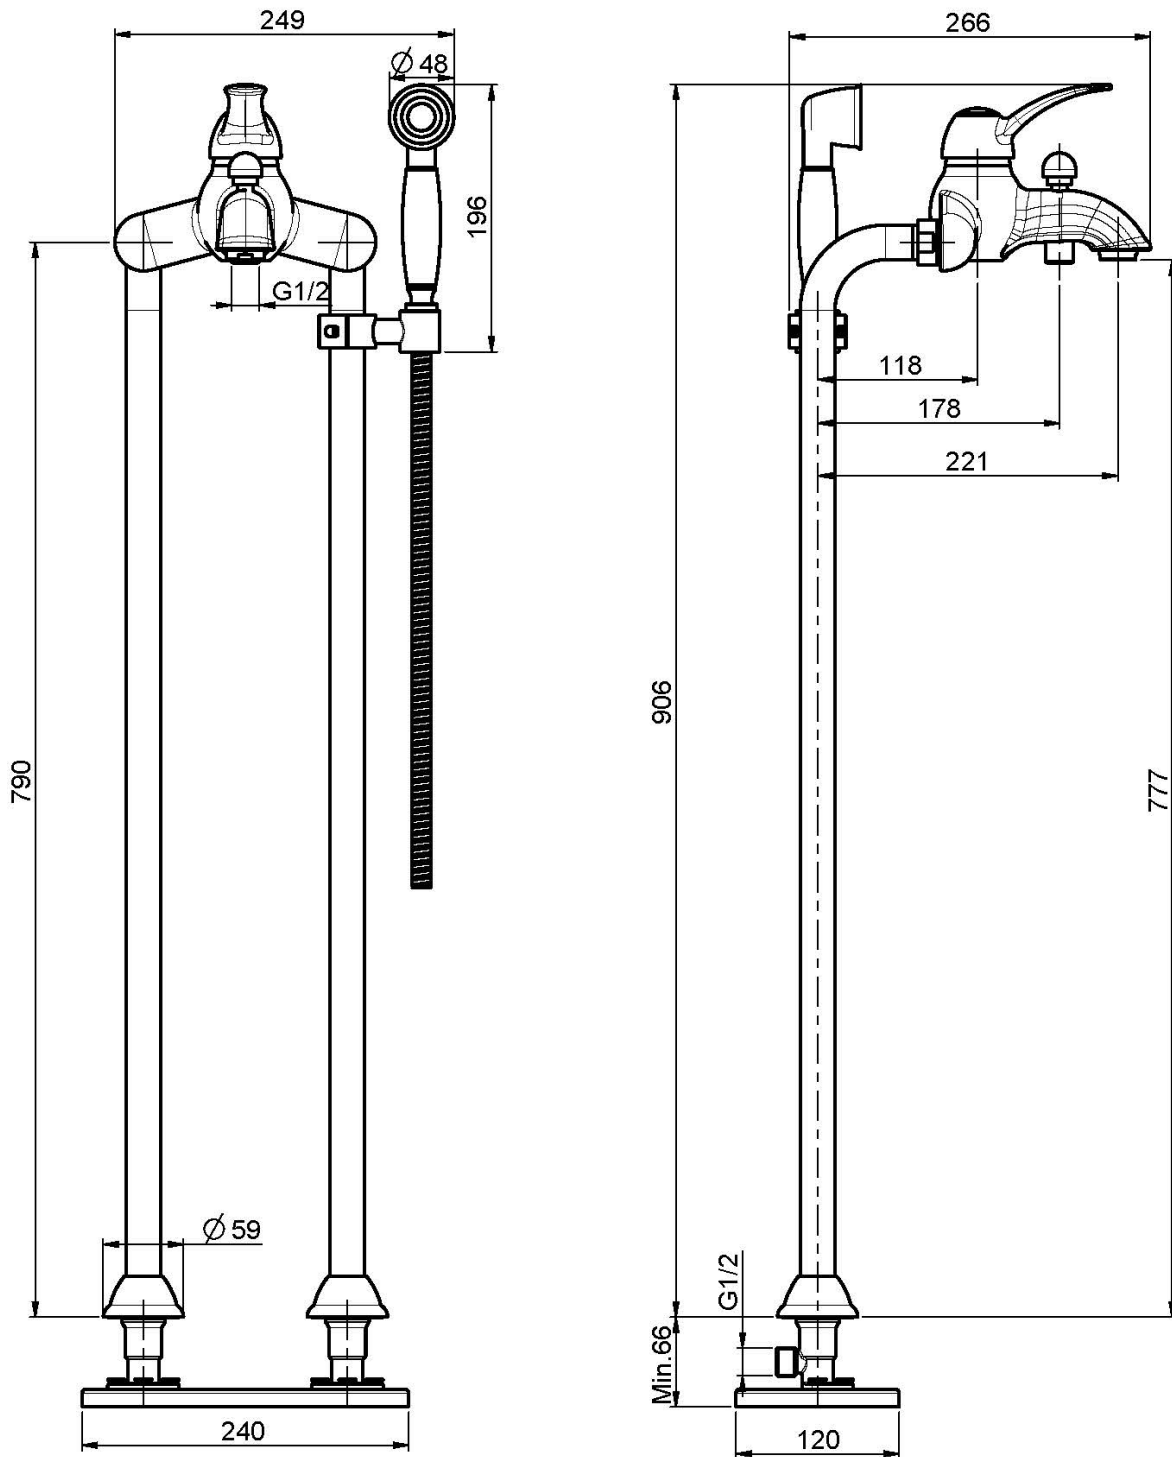

This drawing is the property of FIMA Carlo Frattini. Any complete or partial reproduction, or any transmission to third party without FIMA Carlo Frattini authorization is forbidden.