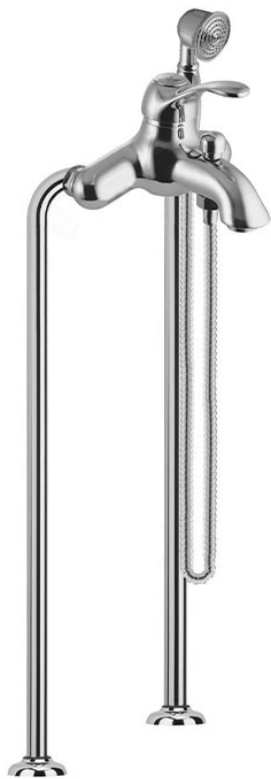

Code F3304/4

## FLOOR MOUNTED BATH MIXER

- brass flex hose 1500 mm
- handshower with antilimestone nozzles
- diverter
- pair of standpipes M 1/2"

## IMAGE

## Finishing

-  CHROM  
CR
-  BRUSHED NICKEL  
SN
-  GOLD  
OR
-  BRUSHED GOLD  
OS
-  OLD BRONZE  
BR
-  ANTIQUE COPPER  
RA