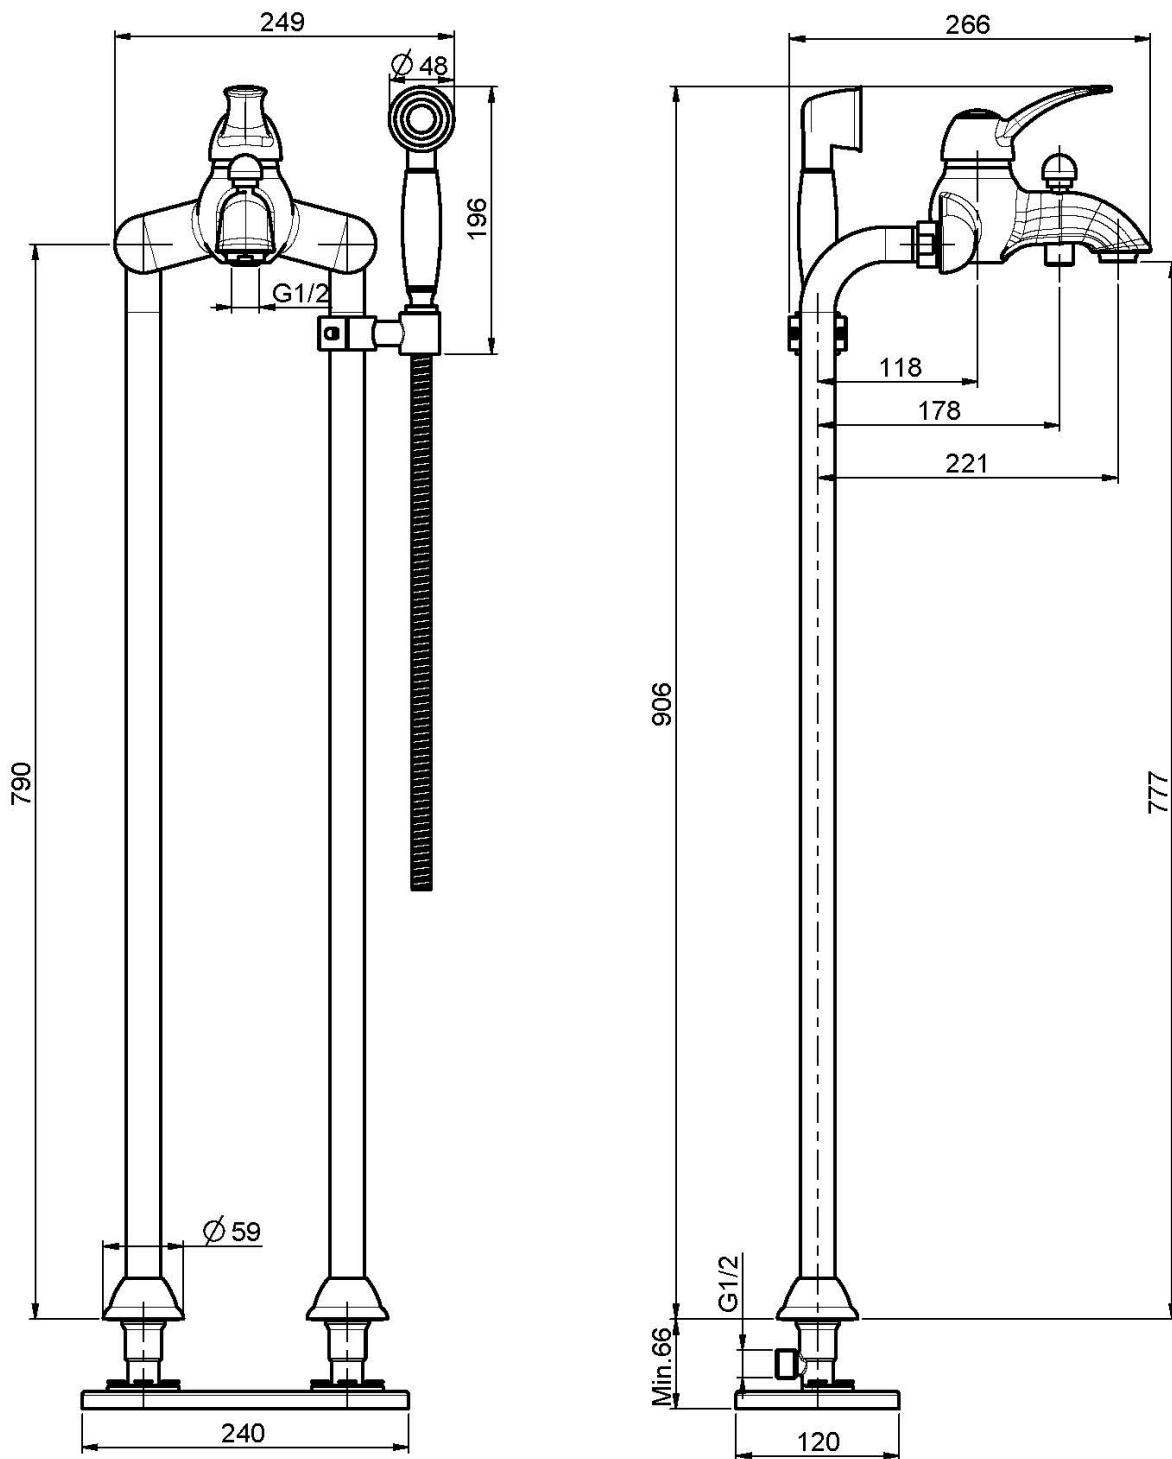

This drawing is the property of FIMA Carlo Frattini. Any complete or partial reproduction, or any transmission to third party without FIMA Carlo Frattini authorization is forbidden.