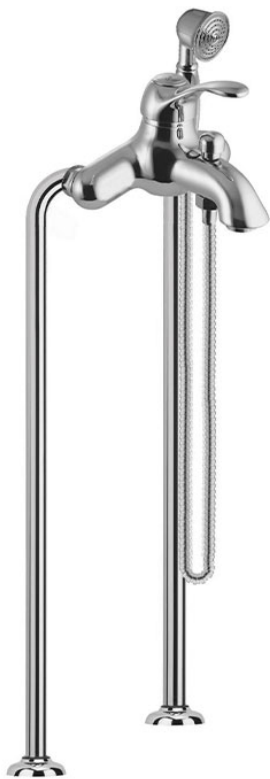

Code F3304/4

FLOOR MOUNTED BATH MIXER

- brass flex hose 1500 mm
- handshower with antilimestone nozzles
- diverter
- pair of standpipes M 1/2"

IMAGE

Finishing

-  CHROM
CR
-  BRUSHED NICKEL
SN
-  GOLD
OR
-  BRUSHED GOLD
OS
-  OLD BRONZE
BR
-  ANTIQUE COPPER
RA