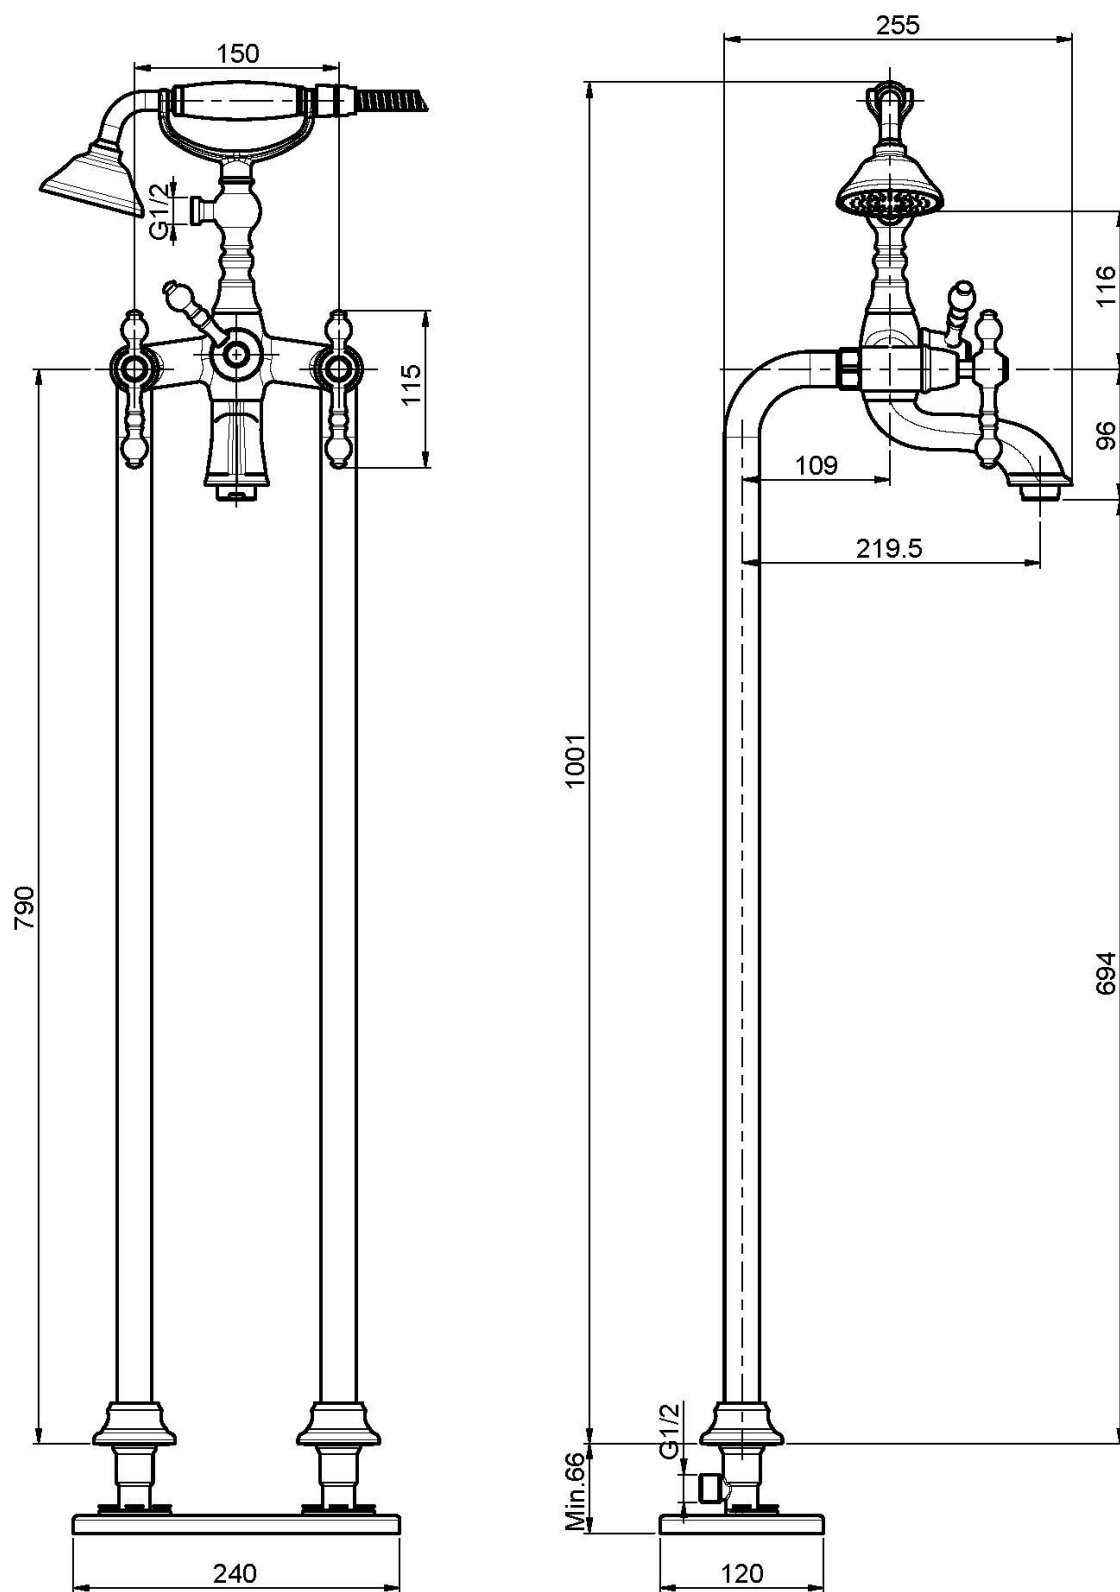

This drawing is the property of FIMA Carlo Frattini. Any complete or partial reproduction, or any transmission to third party without FIMA Carlo Frattini authorization is forbidden.