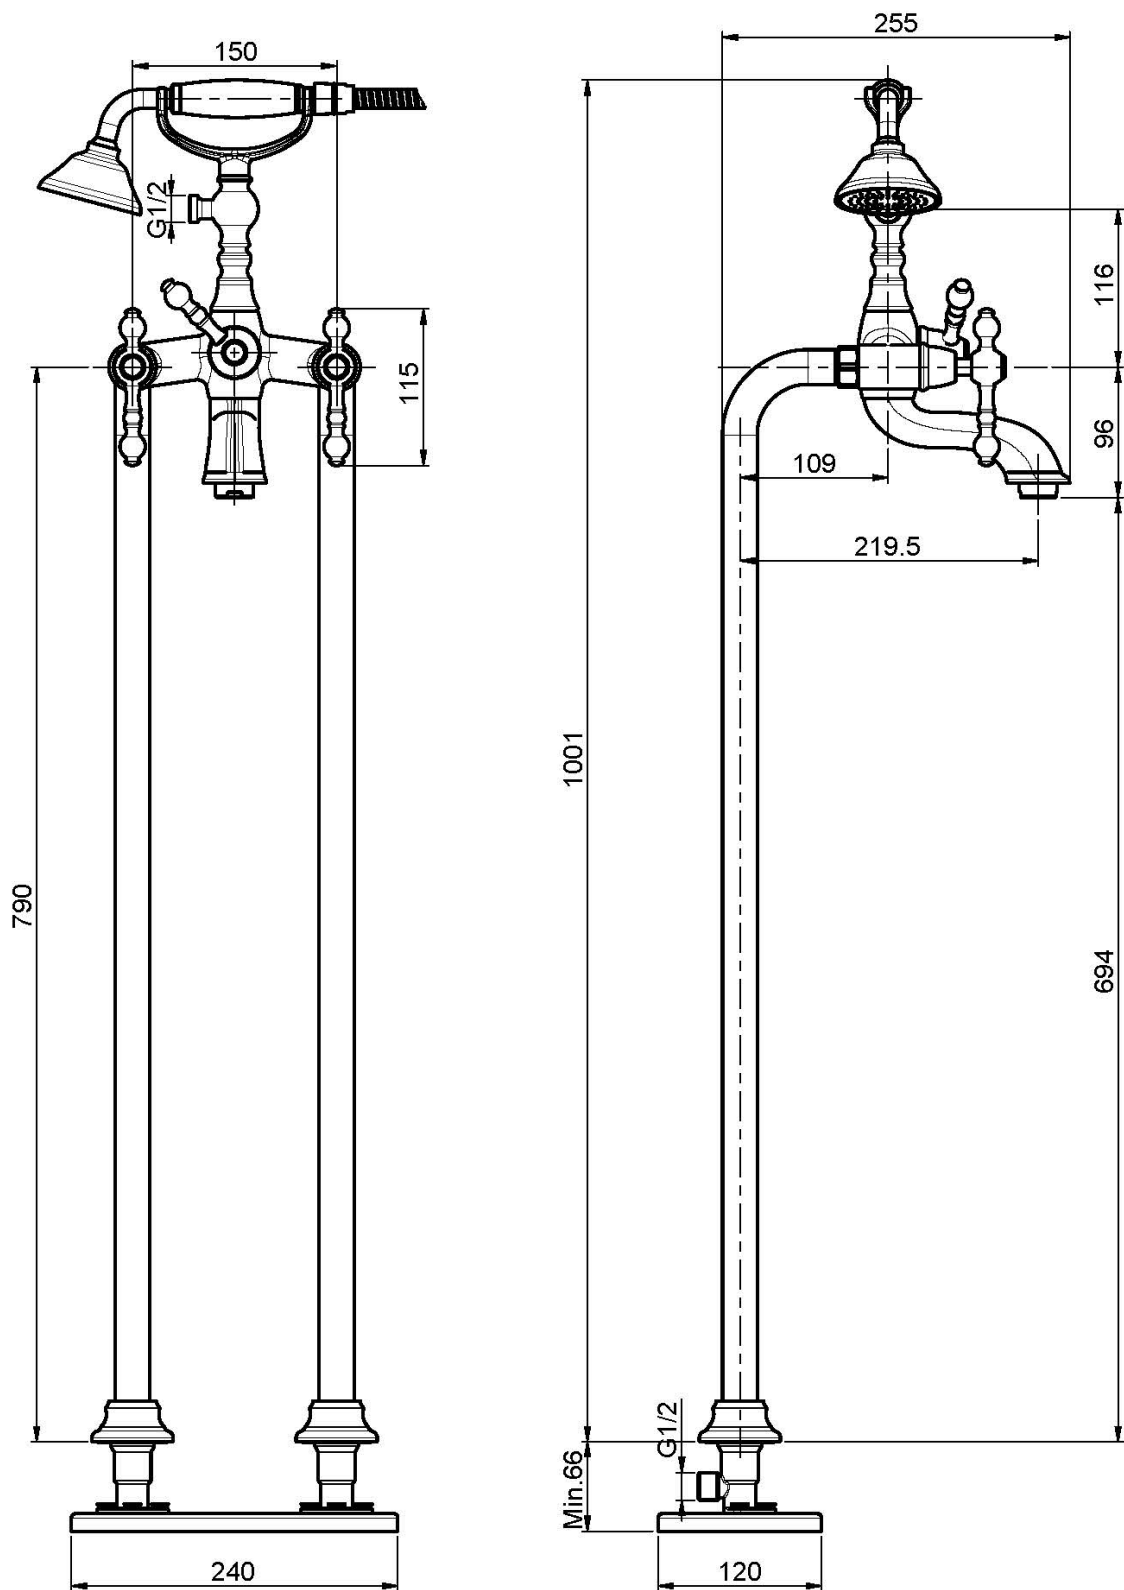

This drawing is the property of FIMA Carlo Frattini. Any complete or partial reproduction, or any transmission to third party without FIMA Carlo Frattini authorization is forbidden.