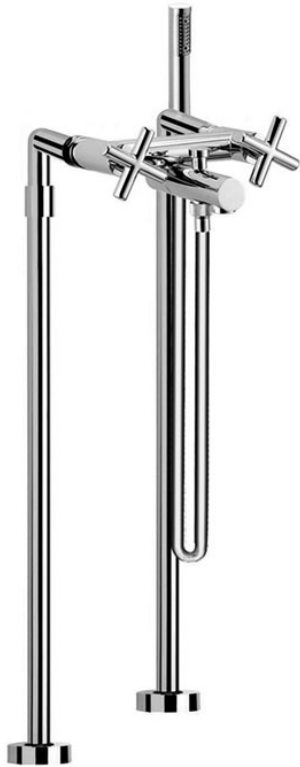

Code F5304/4

FLOOR MOUNTED BATH TAP ON RISERS WITH SHOWER SET

- pair of standpipes M 1/2"
- handshower with antilimestone nozzles
- diverter
- chromalux flexible hose 1500 mm

IMAGE

Finishing

-  CHROM
CR
-  HL
-  HS
-  BRUSHED NICKEL
SN
-  BLACK CHROME
CN
-  BRUSHED BLACK CHROME
CS
-  WHITE MATT
BS
-  BLACK MATT
NS