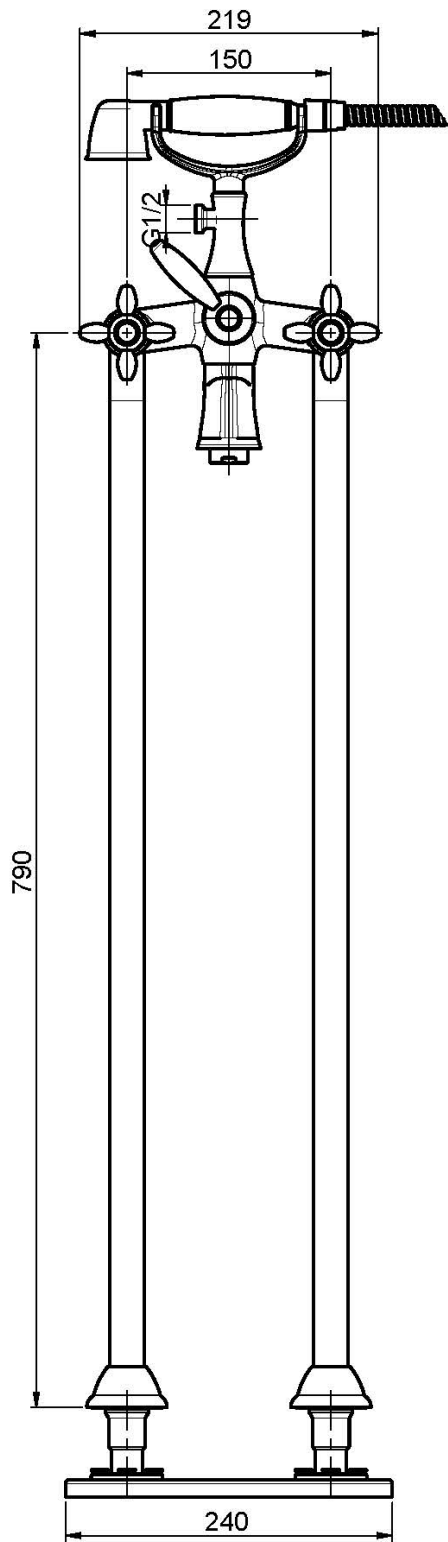

Code F5004/4

FLOOR MOUNTED BATH TAP ON RISERS WITH SHOWER SET

- brass flex hose 1500 mm
- handshower with antilimestone nozzles
- diverter
- pair of standpipes M 1/2"

Finishing

-  CHROM
CR
-  BRUSHED NICKEL
SN
-  GOLD
OR
-  BRUSHED GOLD
OS
-  OLD BRONZE
BR
-  ANTIQUE COPPER
RA

IMAGE

PRODUCTS NEEDED TO BE ORDERED SEPARATELY

[Built-in part](#)

See the general sales conditions in our current pricelist

This drawing is the property of FIMA Carlo Frattini. Any complete or partial reproduction, or any transmission to third party without FIMA Carlo Frattini authorization is forbidden.