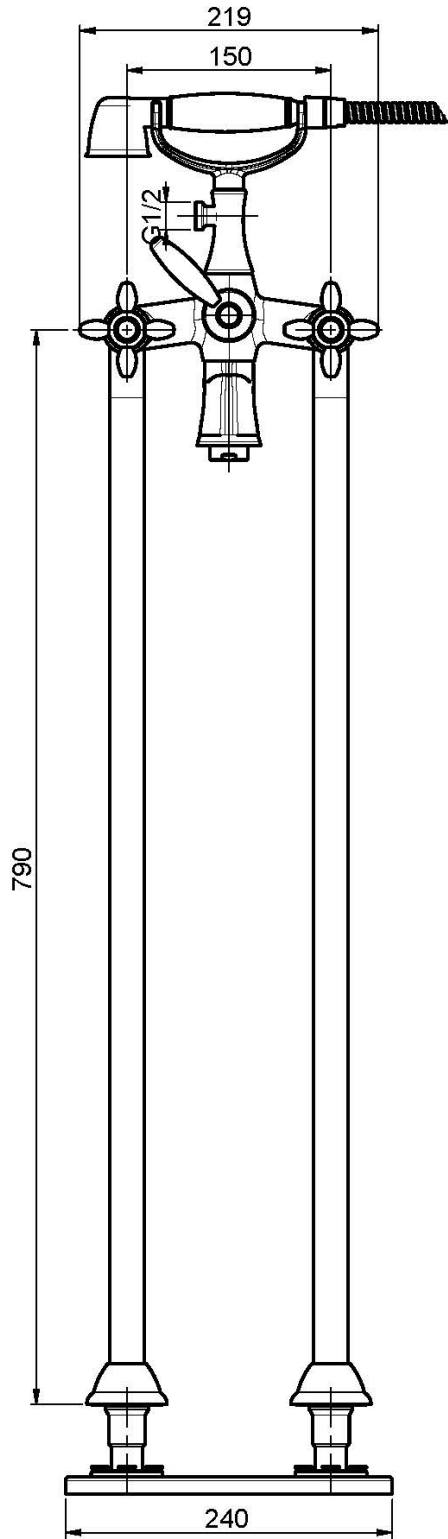

This drawing is the property of FIMA Carlo Frattini. Any complete or partial reproduction, or any transmission to third party without FIMA Carlo Frattini authorization is forbidden.