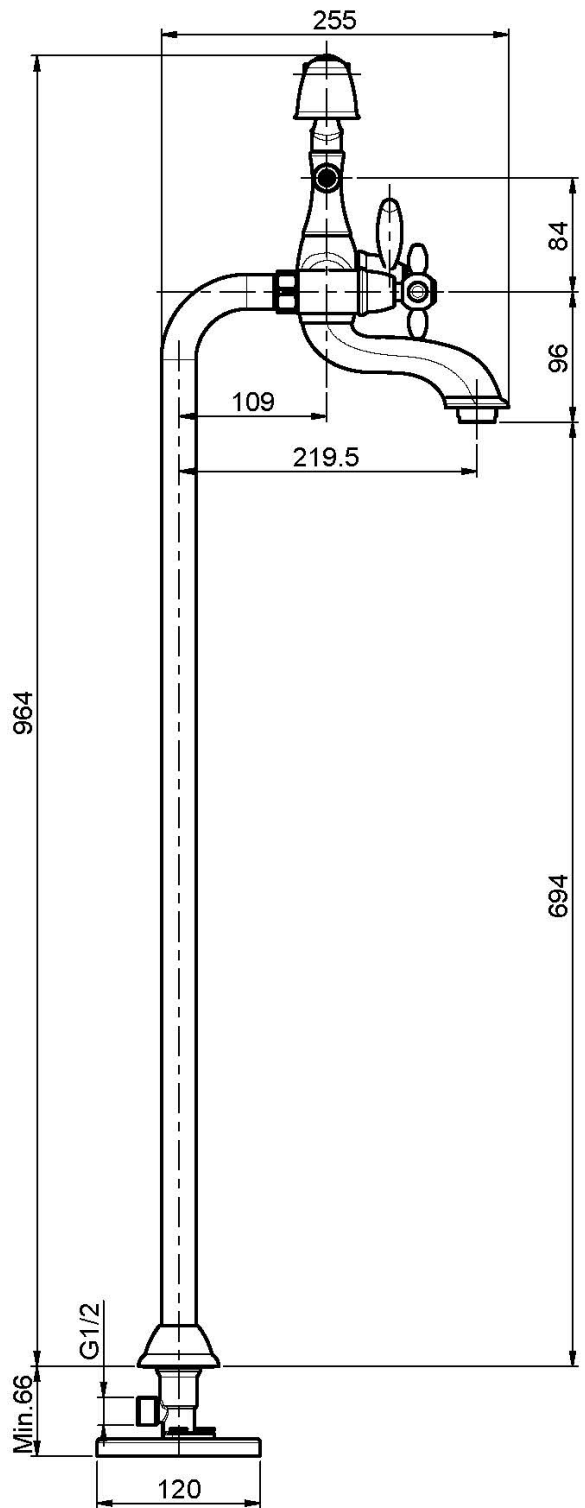

Code F5004/4

FLOOR MOUNTED BATH TAP ON RISERS WITH SHOWER SET

- brass flex hose 1500 mm
- handshower with antilimestone nozzles
- diverter
- pair of standpipes M 1/2"

Finishing

-  CHROM
CR
-  BRUSHED NICKEL
SN
-  GOLD
OR
-  BRUSHED GOLD
OS
-  OLD BRONZE
BR
-  ANTIQUE COPPER
RA

IMAGE

PRODUCTS NEEDED TO BE ORDERED SEPARATELY

[Built-in part](#)

See the general sales conditions in our current pricelist

This drawing is the property of FIMA Carlo Frattini. Any complete or partial reproduction, or any transmission to third party without FIMA Carlo Frattini authorization is forbidden.