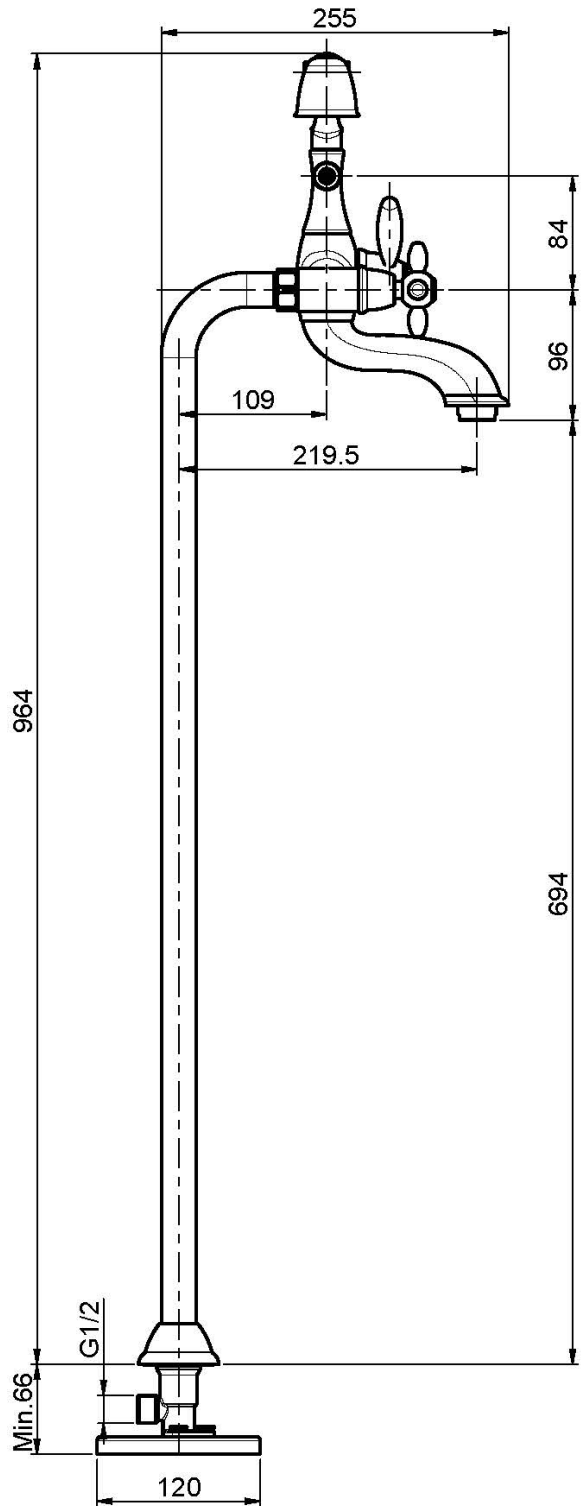

This drawing is the property of FIMA Carlo Frattini. Any complete or partial reproduction, or any transmission to third party without FIMA Carlo Frattini authorization is forbidden.