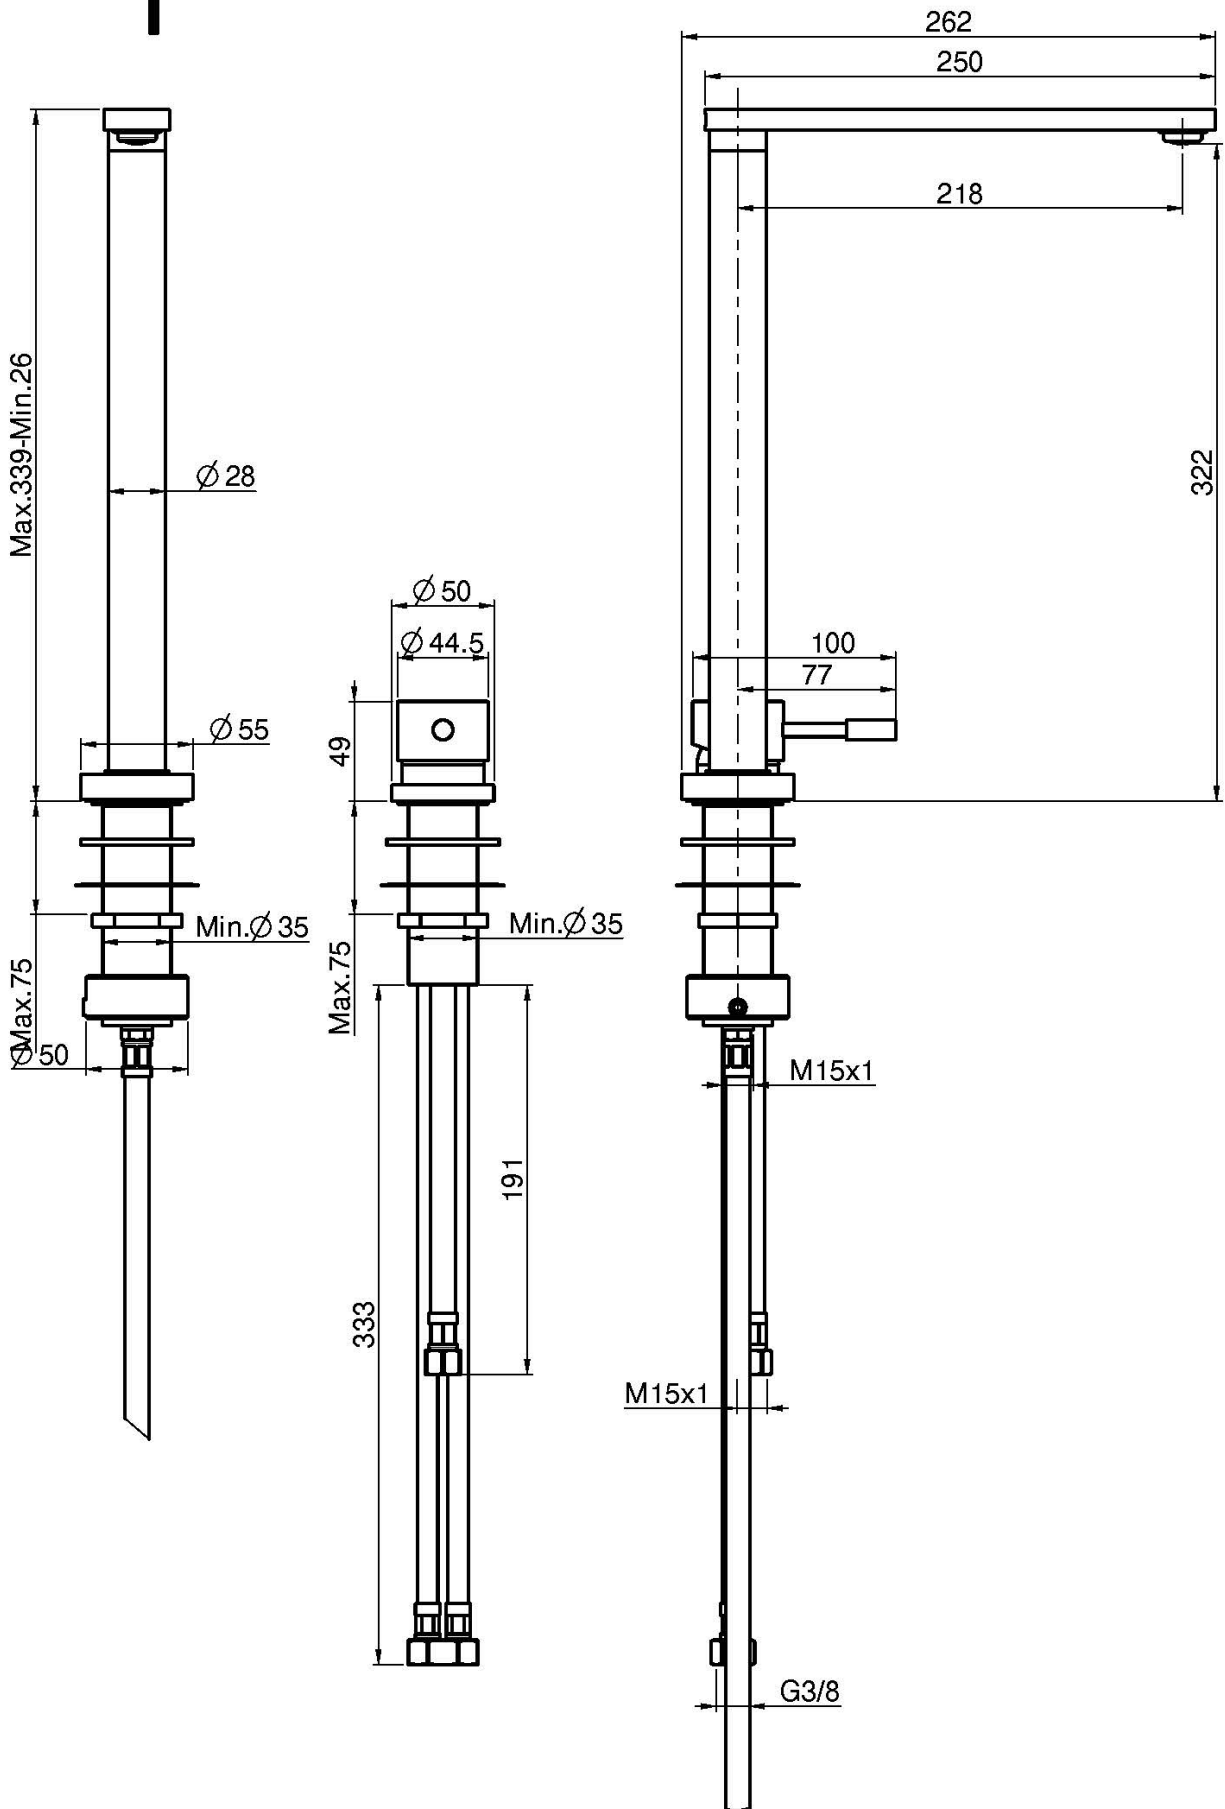

Code F7037

**GHOST SINK BENDABLE MIXER WITH  
REMOTE CONTROL ON DECK**

- n. 2 flexible hoses
- pull down spout
- mixer

Finishing

 CHROM  
CR

IMAGE

See the general sales conditions in our current pricelist

This drawing is the property of FIMA Carlo Frattini. Any complete or partial reproduction, or any transmission to third party without FIMA Carlo Frattini authorization is forbidden.