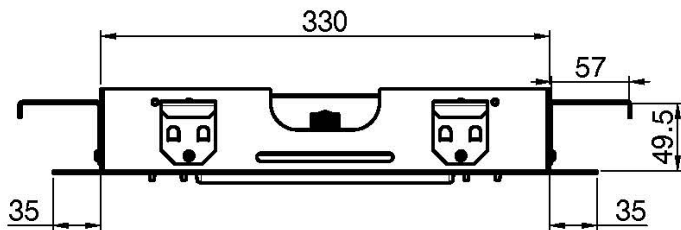

This drawing is the property of FIMA Carlo Frattini. Any complete or partial reproduction, or any transmission to third party without FIMA Carlo Frattini authorization is forbidden.