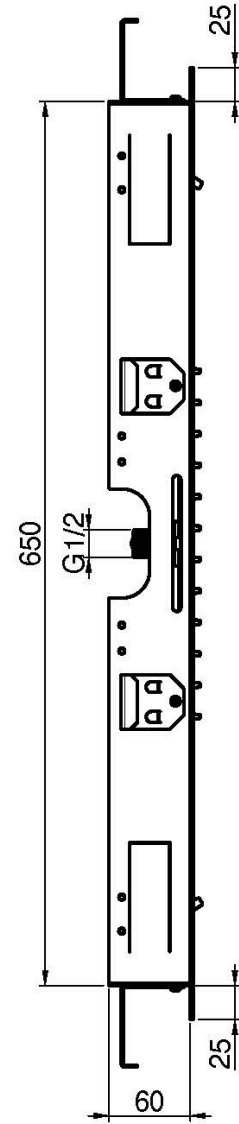

This drawing is the property of FIMA Carlo Frattini. Any complete or partial reproduction, or any transmission to third party without FIMA Carlo Frattini authorization is forbidden.