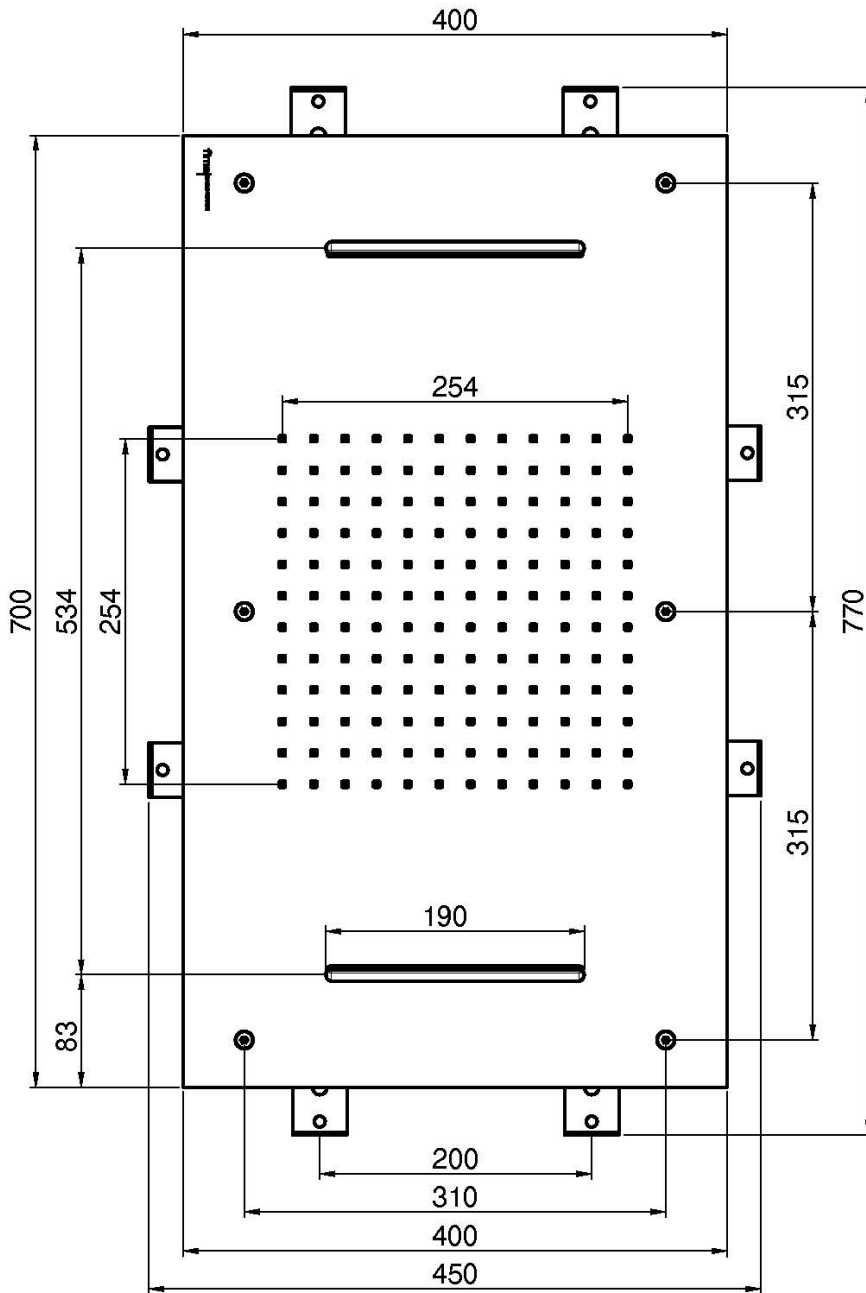

This drawing is the property of FIMA Carlo Frattini. Any complete or partial reproduction, or any transmission to third party without FIMA Carlo Frattini authorization is forbidden.