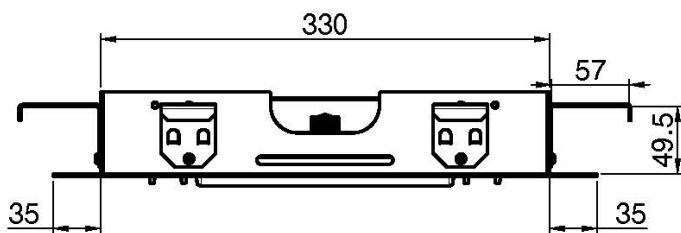

This drawing is the property of FIMA Carlo Frattini. Any complete or partial reproduction, or any transmission to third party without FIMA Carlo Frattini authorization is forbidden.