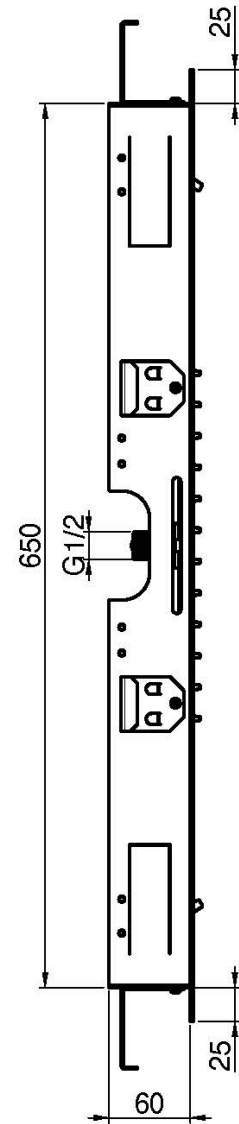

This drawing is the property of FIMA Carlo Frattini. Any complete or partial reproduction, or any transmission to third party without FIMA Carlo Frattini authorization is forbidden.