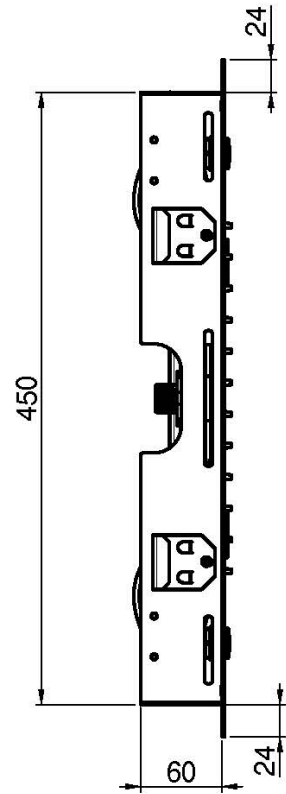

This drawing is the property of FIMA Carlo Frattini. Any complete or partial reproduction, or any transmission to third party without FIMA Carlo Frattini authorization is forbidden.