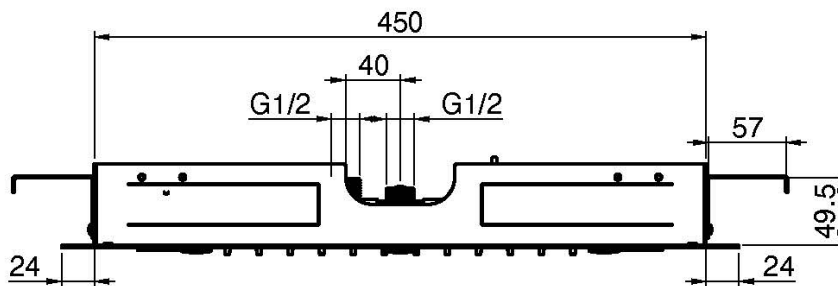

Code F2902

HARMONIA CEILING MOUNTED STAINLESS STEEL SHOWERHEAD WITH LED FOR CHROMOTHERAPY

- 500x500 mm
- chromotherapy control with remote control
- anti-limestone nozzles
- 6 mist Sprays
- audio bluetooth connection/ playlist selection
- control unit F2801 included
- rain jet
- 8 colors RGB LED Lights for chromotherapy

Finishing

-  CHROM
CR
-  HL
-  HS
-  ZL
-  ZS
-  SN
-  CN
-  CS
-  BS
-  NS
-  OR
-  OS

IMAGE

See the general sales conditions in our current pricelist

This drawing is the property of FIMA Carlo Frattini. Any complete or partial reproduction, or any transmission to third party without FIMA Carlo Frattini authorization is forbidden.