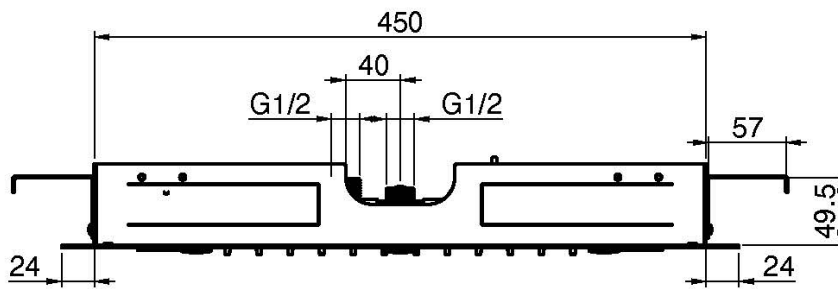

This drawing is the property of FIMA Carlo Frattini. Any complete or partial reproduction, or any transmission to third party without FIMA Carlo Frattini authorization is forbidden.