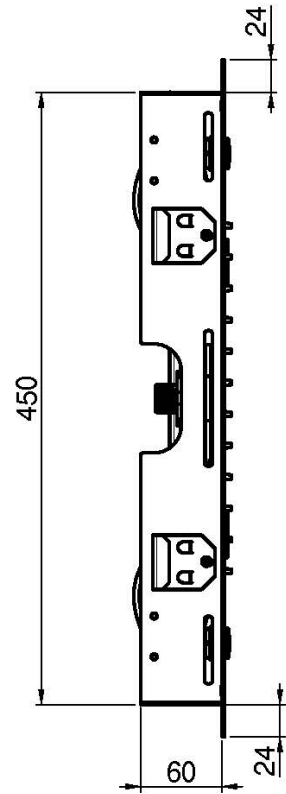

Code F2902

HARMONIA CEILING MOUNTED STAINLESS STEEL SHOWERHEAD WITH LED FOR CHROMOTHERAPY

- 500x500 mm
- chromotherapy control with remote control
- anti-limestone nozzles
- 6 mist Sprays
- audio bluetooth connection/ playlist selection
- control unit F2801 included
- rain jet
- 8 colors RGB LED Lights for chromotherapy

Finishing

-  CHROM
CR
-  HL
-  HS
-  ZL
-  ZS
-  SN
-  CN
-  CS
-  BS
-  NS
-  OR
-  OS

IMAGE

See the general sales conditions in our current pricelist

This drawing is the property of FIMA Carlo Frattini. Any complete or partial reproduction, or any transmission to third party without FIMA Carlo Frattini authorization is forbidden.