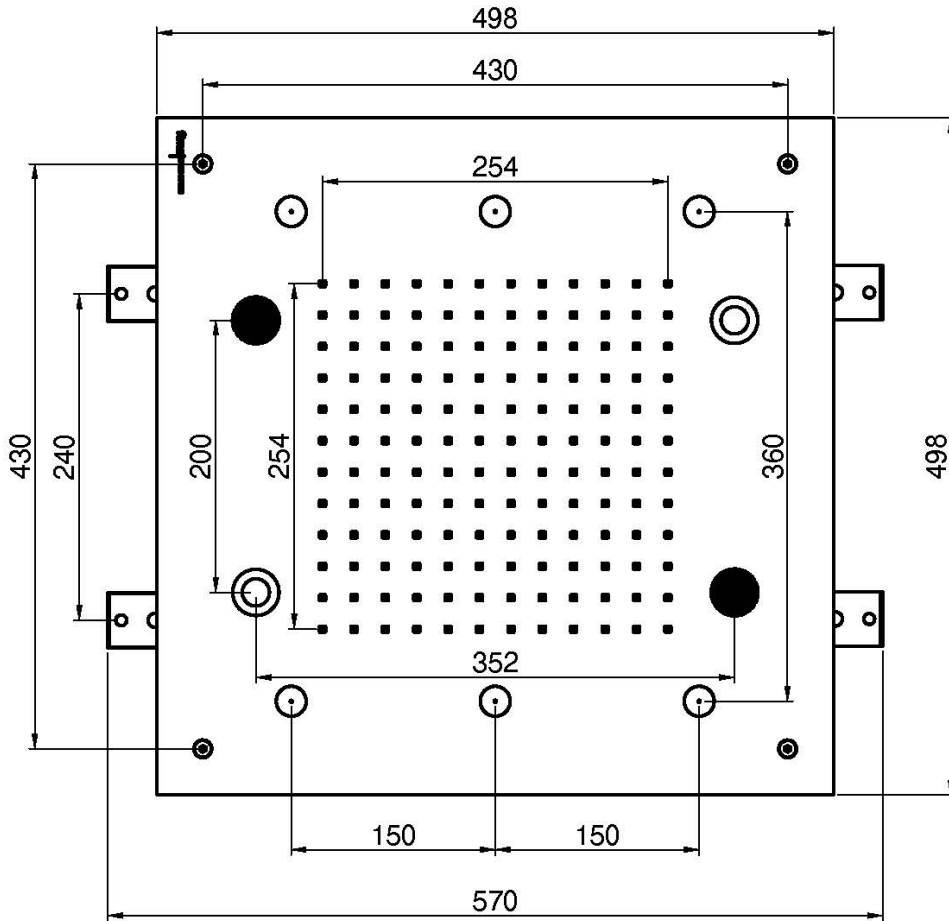

This drawing is the property of FIMA Carlo Frattini. Any complete or partial reproduction, or any transmission to third party without FIMA Carlo Frattini authorization is forbidden.