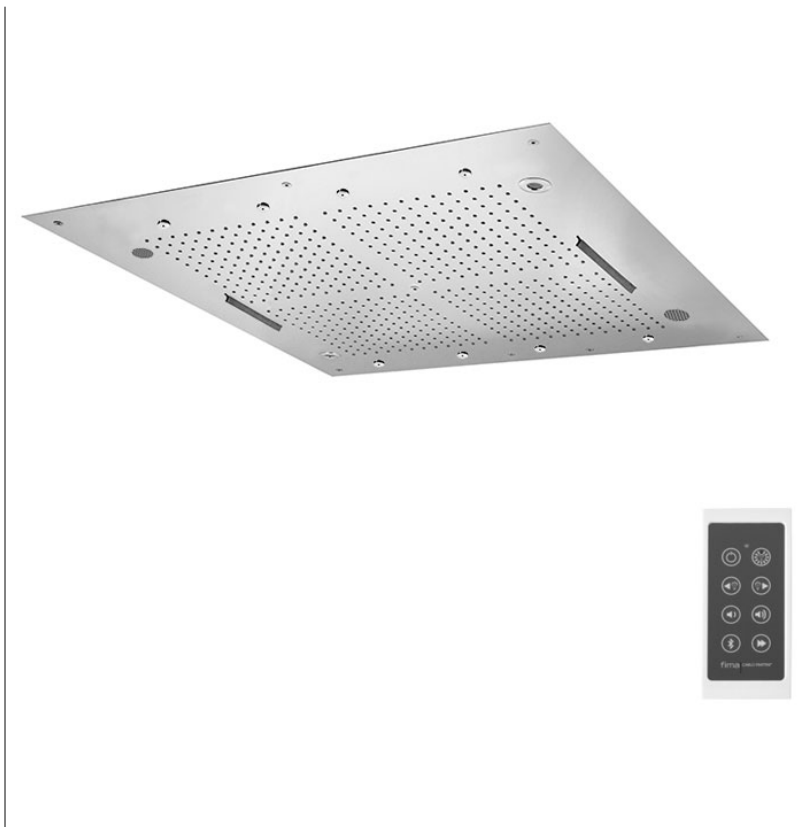

Code F2900

HARMONIA CEILING MOUNTED STAINLESS STEEL SHOWERHEAD WITH LED FOR CHROMOTHERAPY

- 950x950 mm
- chromotherapy control with remote control
- bluetooth audio system
- anti-limestone nozzles
- 2 cascade flows
- audio bluetooth connection/ playlist selection
- n. 8 mist Sprays
- rain jet
- 8 colors RGB LED Lights for chromotherapy
- control unit F2801 included

ARTICLE EXCLUSIVELY MATCHED TO BUILT-IN BODY F2464

FOR PROPER FUNCTIONING THIS SHOWER HEAD REQUIRES A MINIMUM FLOW RATE OF 42 L/MINUTE WITH PRESSURE AT 3 BAR PRESSURE

Finishing

IMAGE

See the general sales conditions in our current pricelist