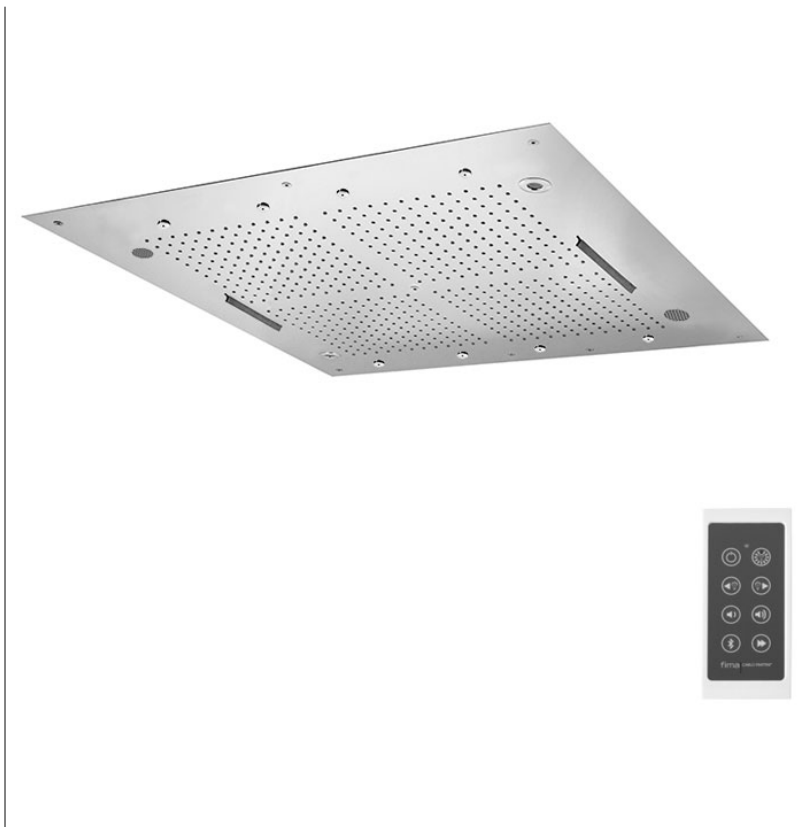

Code F2900

HARMONIA CEILING MOUNTED STAINLESS STEEL SHOWERHEAD WITH LED FOR CHROMOTHERAPY

- 950x950 mm
- chromotherapy control with remote control
- bluetooth audio system
- anti-limestone nozzles
- 2 cascade flows
- audio bluetooth connection/ playlist selection
- n. 8 mist Sprays
- rain jet
- 8 colors RGB LED Lights for chromotherapy
- control unit F2801 included

ARTICLE EXCLUSIVELY MATCHED TO BUILT-IN BODY F2464

FOR PROPER FUNCTIONING THIS SHOWER HEAD REQUIRES A MINIMUM FLOW RATE OF 42 L/MINUTE WITH PRESSURE AT 3 BAR PRESSURE

Finishing

 CHROM
CR

IMAGE

See the general sales conditions in our current pricelist