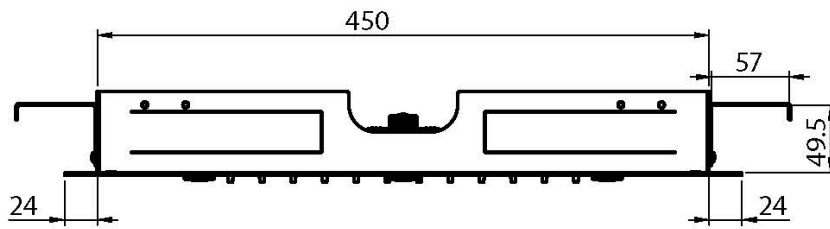

This drawing is the property of FIMA Carlo Frattini. Any complete or partial reproduction, or any transmission to third party without FIMA Carlo Frattini authorization is forbidden.