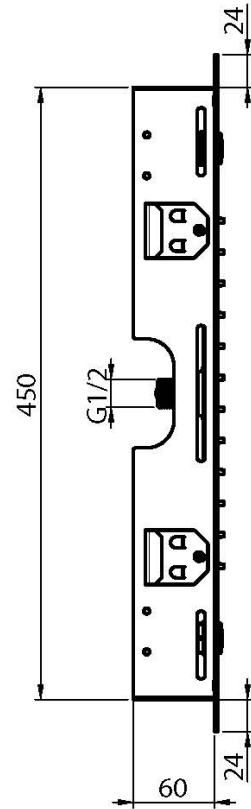

This drawing is the property of FIMA Carlo Frattini. Any complete or partial reproduction, or any transmission to third party without FIMA Carlo Frattini authorization is forbidden.