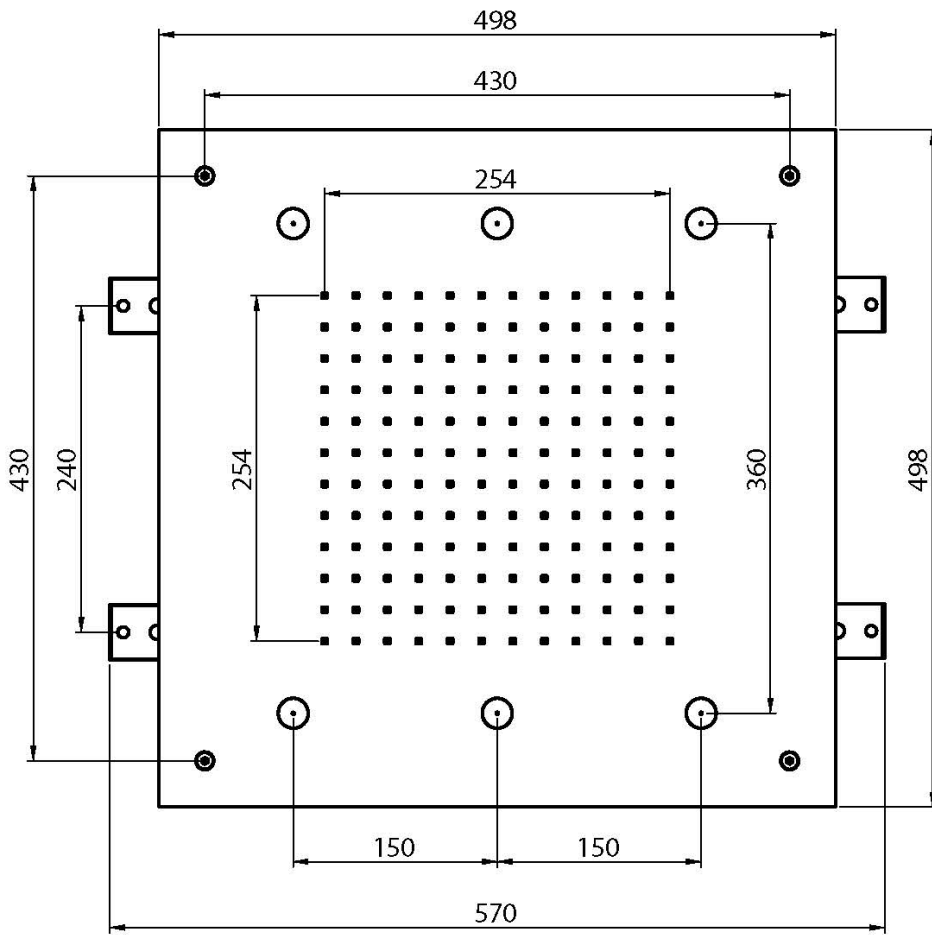

This drawing is the property of FIMA Carlo Frattini. Any complete or partial reproduction, or any transmission to third party without FIMA Carlo Frattini authorization is forbidden.