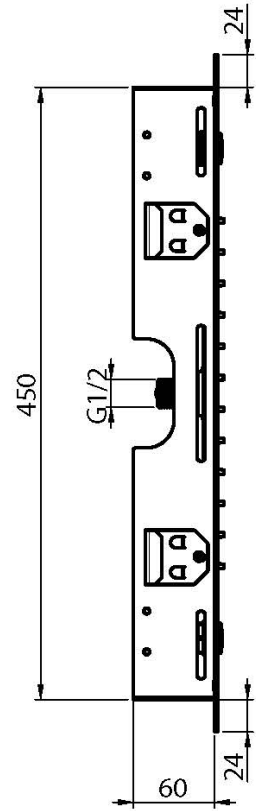

This drawing is the property of FIMA Carlo Frattini. Any complete or partial reproduction, or any transmission to third party without FIMA Carlo Frattini authorization is forbidden.