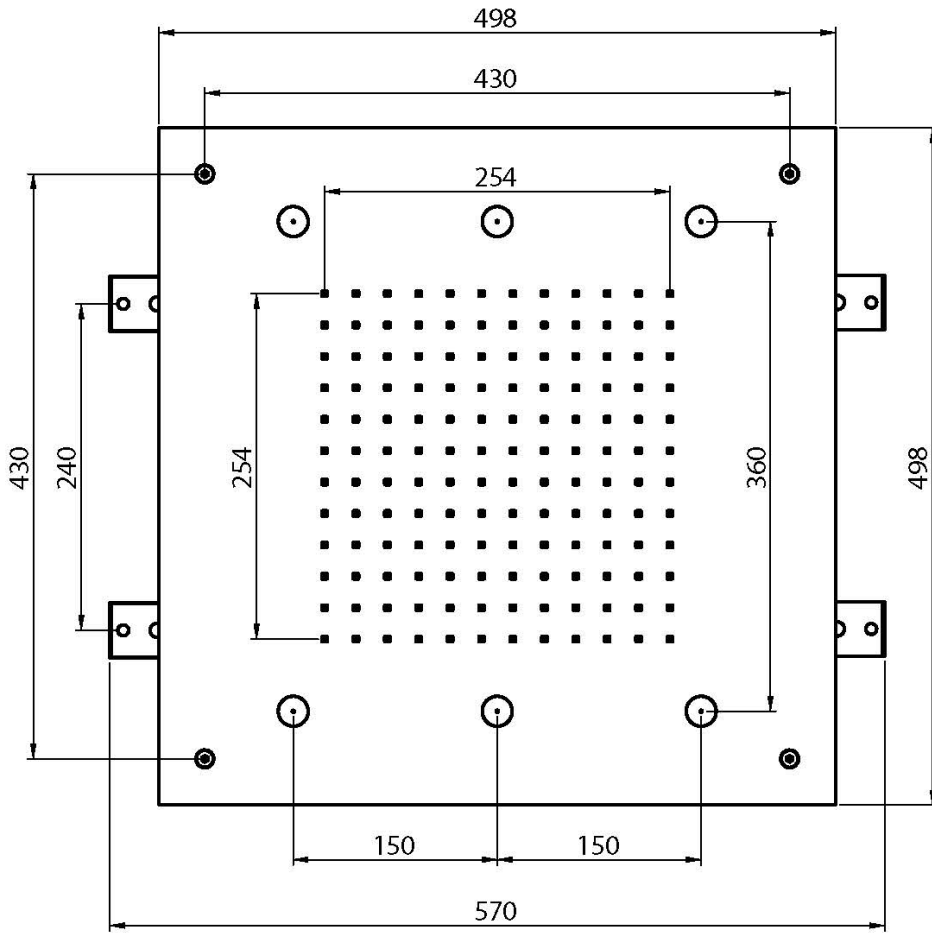

This drawing is the property of FIMA Carlo Frattini. Any complete or partial reproduction, or any transmission to third party without FIMA Carlo Frattini authorization is forbidden.