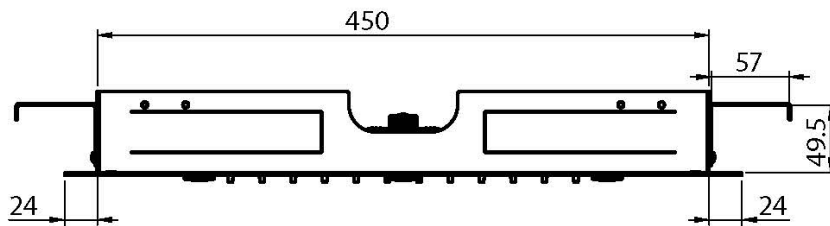

This drawing is the property of FIMA Carlo Frattini. Any complete or partial reproduction, or any transmission to third party without FIMA Carlo Frattini authorization is forbidden.