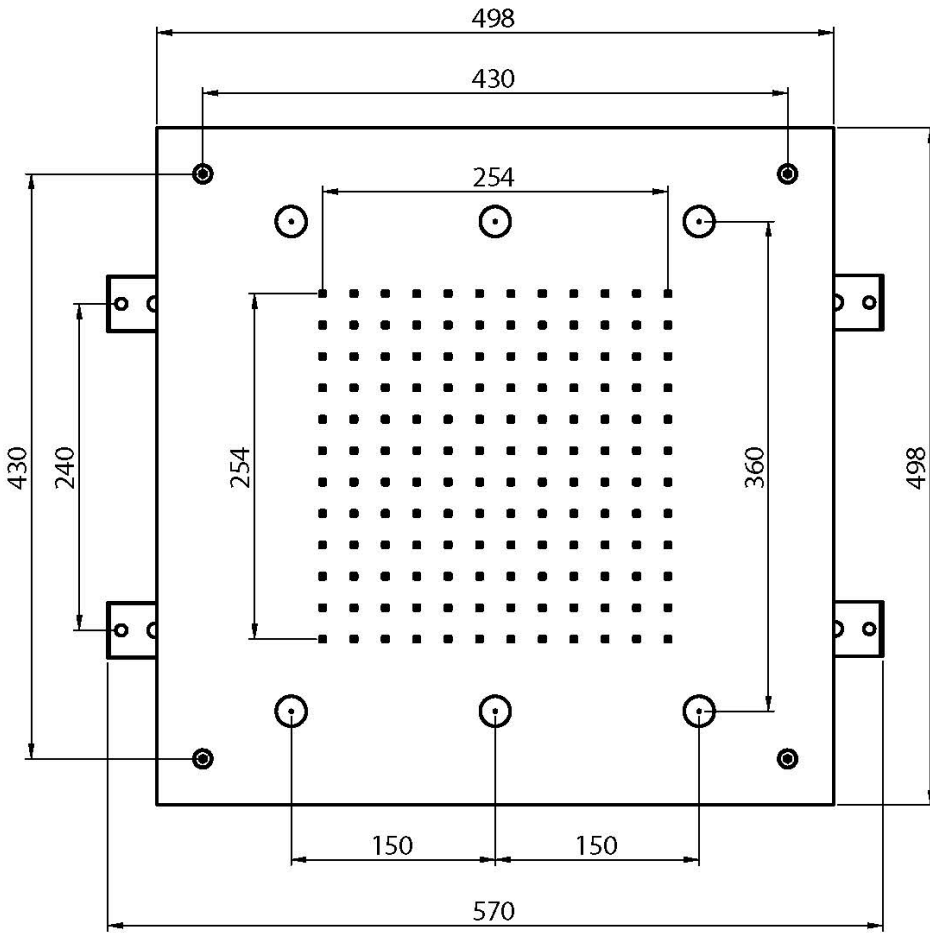

This drawing is the property of FIMA Carlo Frattini. Any complete or partial reproduction, or any transmission to third party without FIMA Carlo Frattini authorization is forbidden.