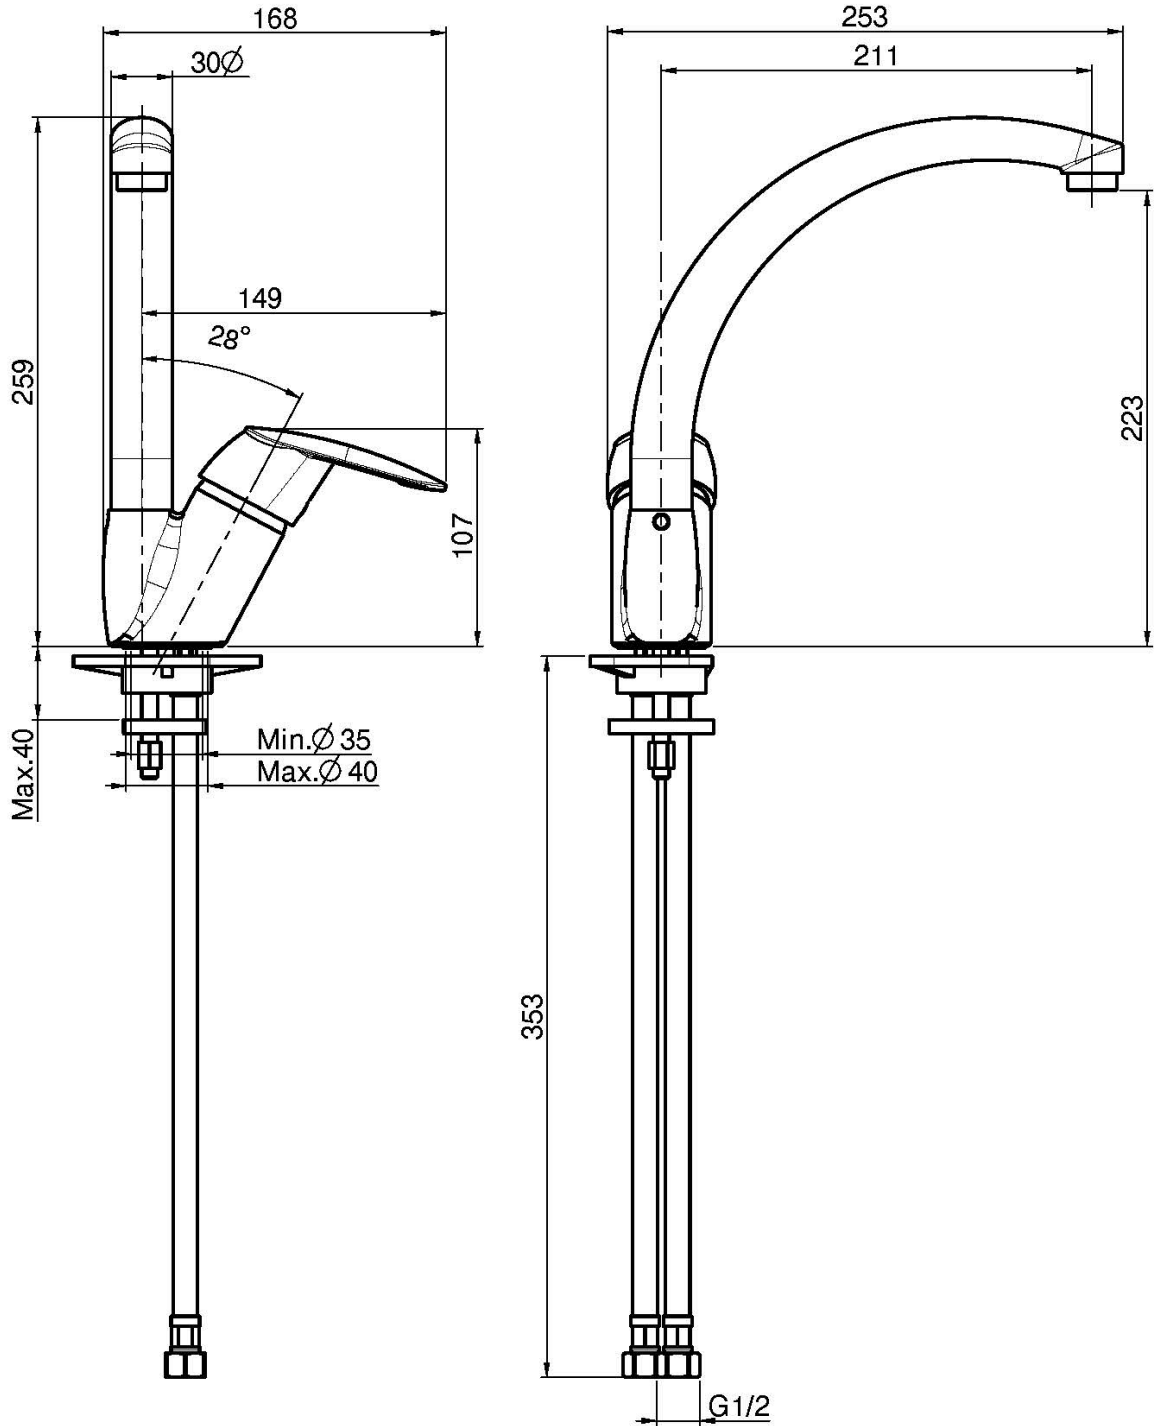

Code F3207/2

KITCHEN MIXER

- n. 2 flexible hoses
- swivel spout

Finishing

 CHROM
CR

IMAGE

See the general sales conditions in our current pricelist

This drawing is the property of FIMA Carlo Frattini. Any complete or partial reproduction, or any transmission to third party without FIMA Carlo Frattini authorization is forbidden.