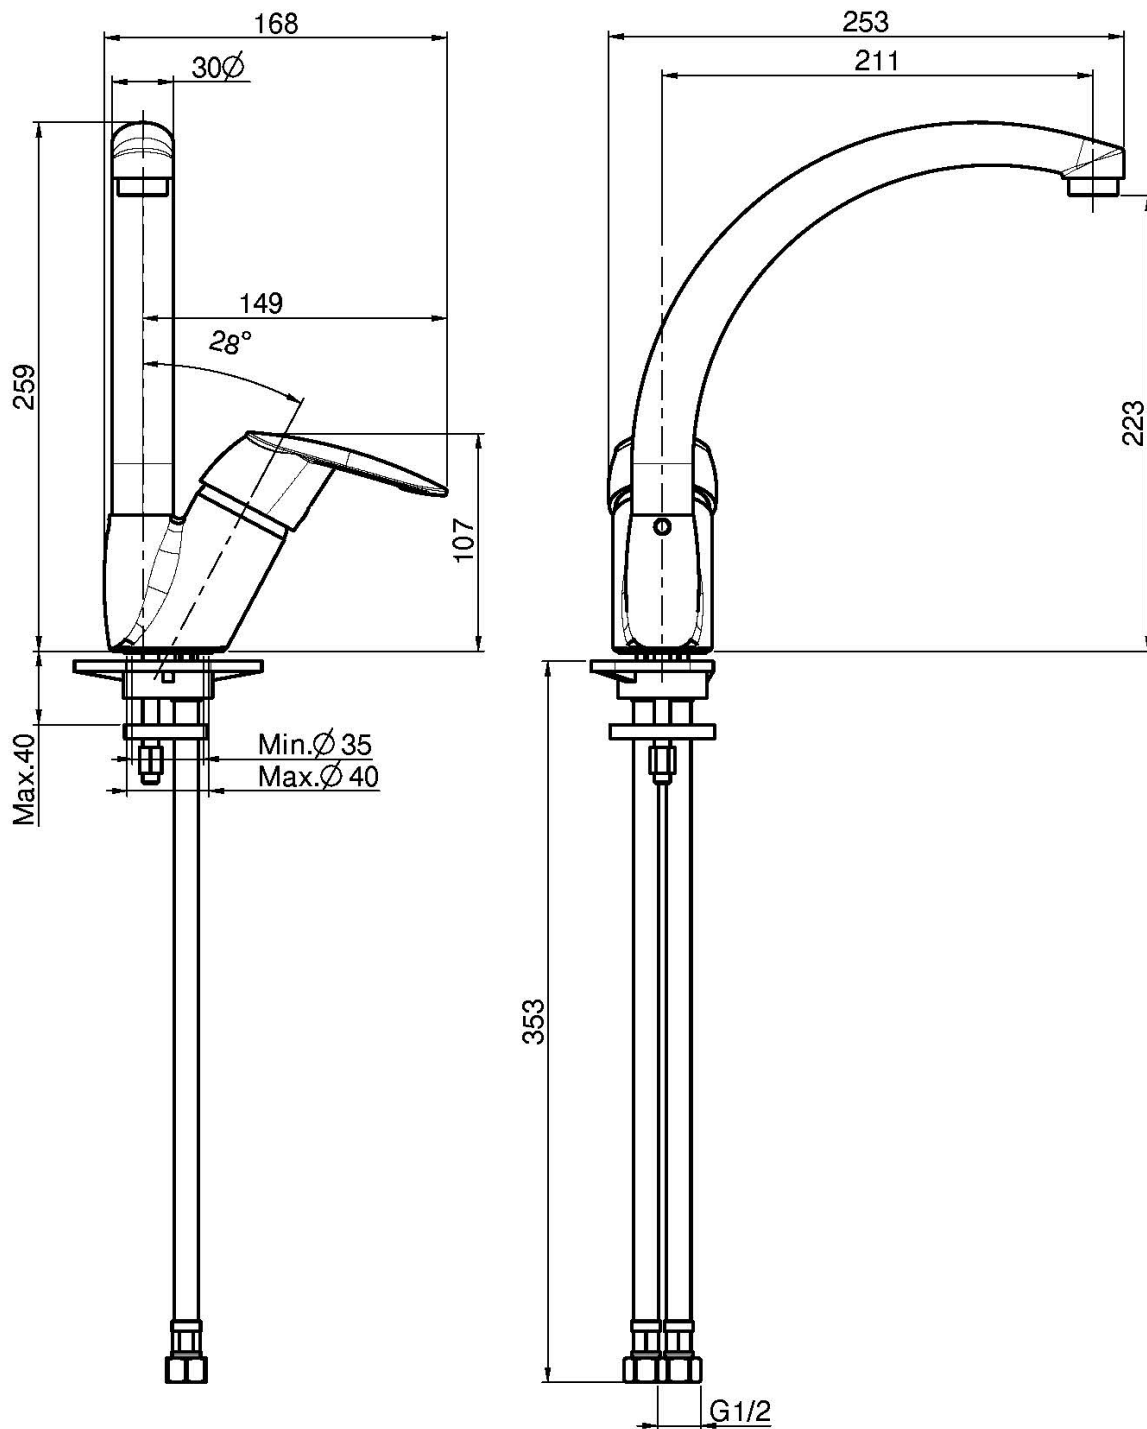

Code F3207/2

KITCHEN MIXER

- n. 2 flexible hoses
- swivel spout

Finishing

 CHROM
CR

IMAGE

See the general sales conditions in our current pricelist

This drawing is the property of FIMA Carlo Frattini. Any complete or partial reproduction, or any transmission to third party without FIMA Carlo Frattini authorization is forbidden.