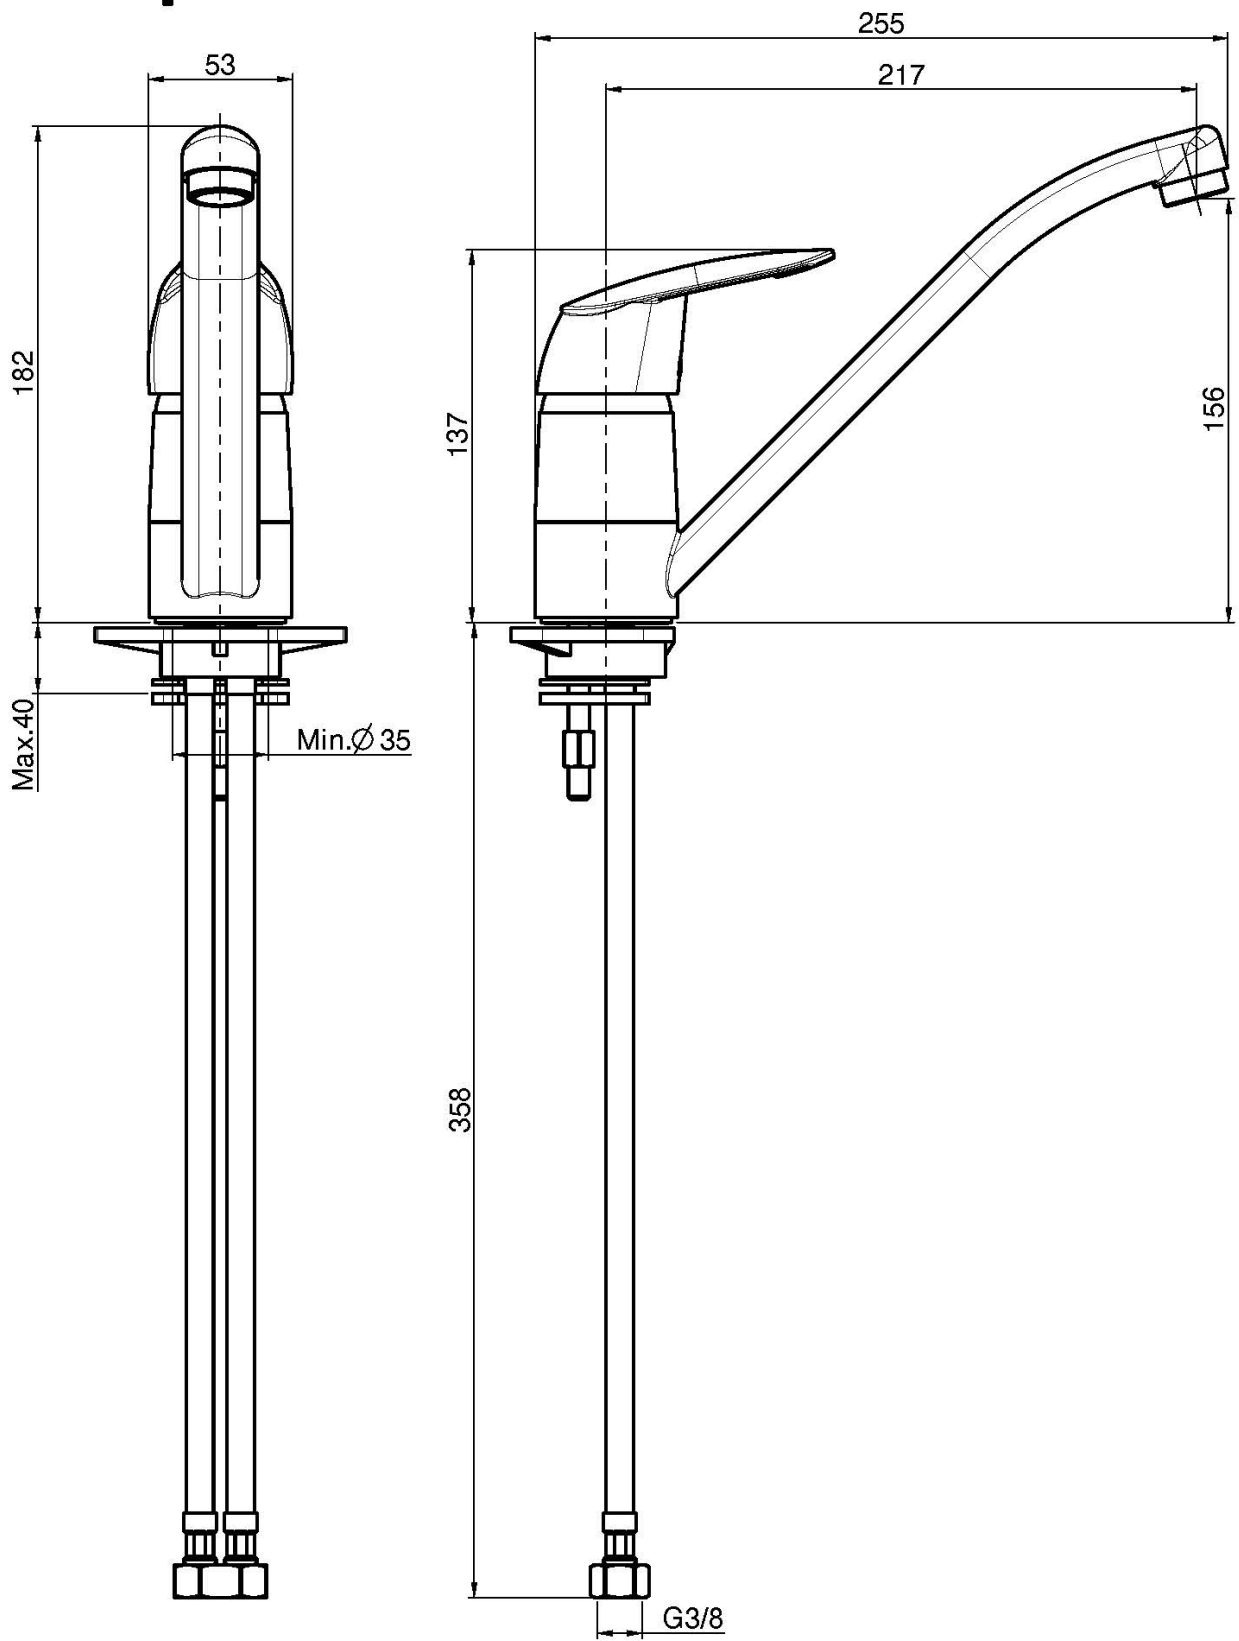

Code F3207N

KITCHEN MIXER

- n. 2 flexible hoses
- swivel spout

Finishing

 CHROM
CR

IMAGE

See the general sales conditions in our current pricelist

This drawing is the property of FIMA Carlo Frattini. Any complete or partial reproduction, or any transmission to third party without FIMA Carlo Frattini authorization is forbidden.