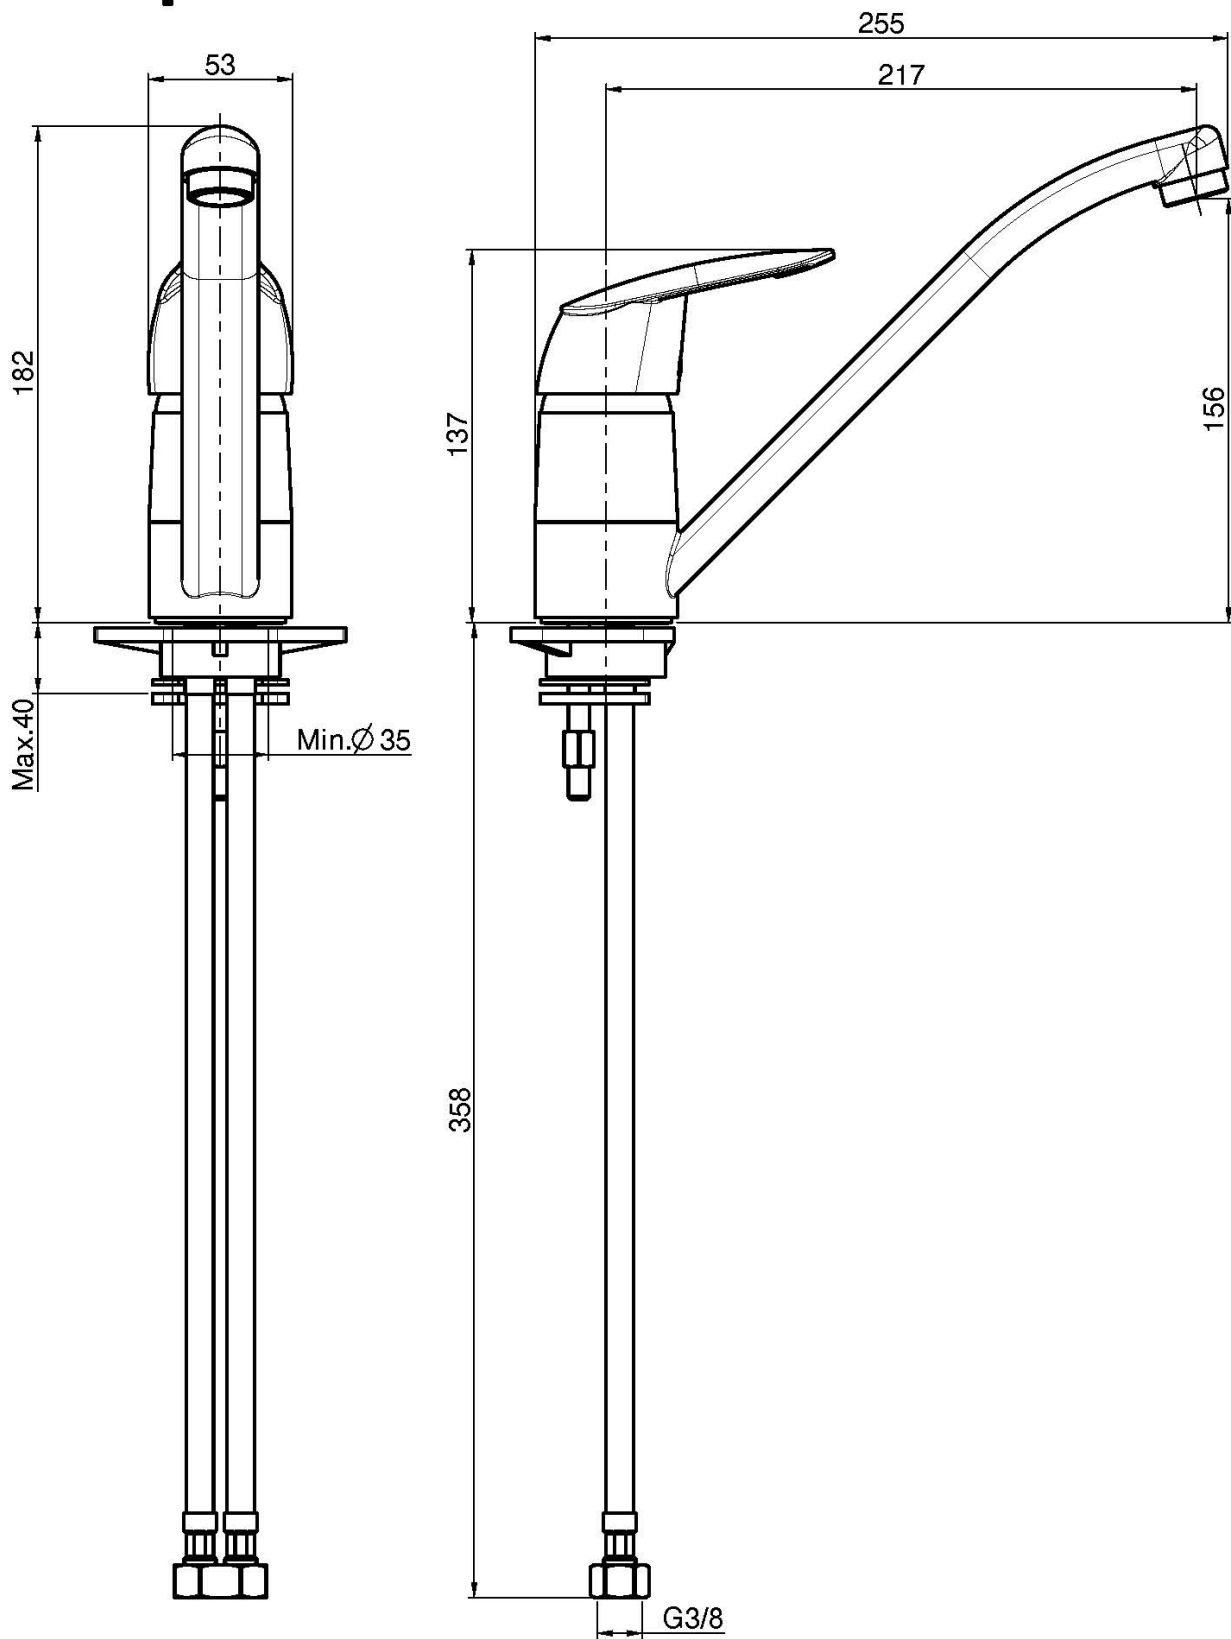

This drawing is the property of FIMA Carlo Frattini. Any complete or partial reproduction, or any transmission to third party without FIMA Carlo Frattini authorization is forbidden.